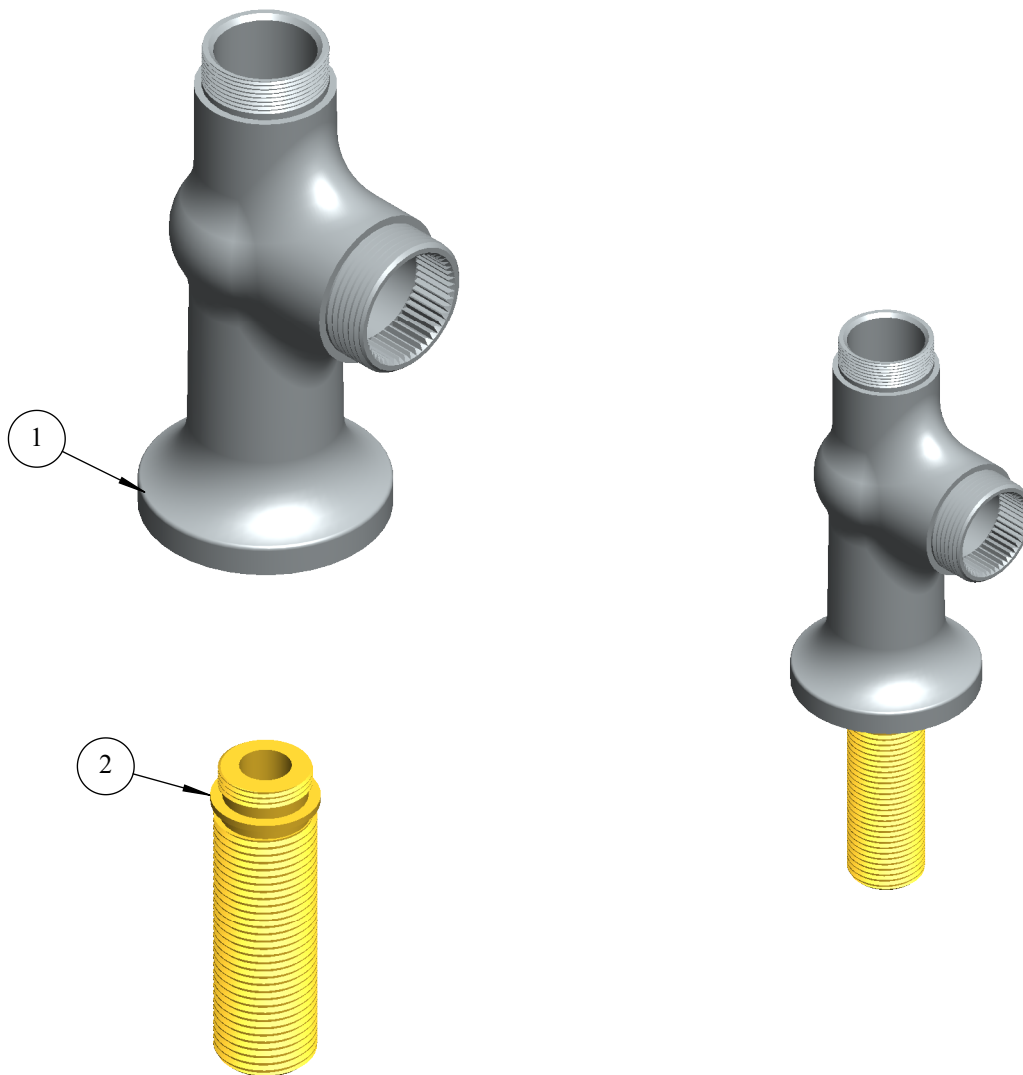

Single Hole Deck Mount Pantry Faucet

US Single Pantry Base Faucet & Bush Sub-assembly

C8432.50

| ItemNo. | Part No. | Part Name | Qty. |
|---------|-------------|--|------|
| 1 | C8432.01 | US Single Pantry Base Faucet Body - Heavy Duty - Lead free Brass | 1 |
| 2 | C8183.01.02 | Threaded Bush for Single Pantry Base Faucet | 1 |