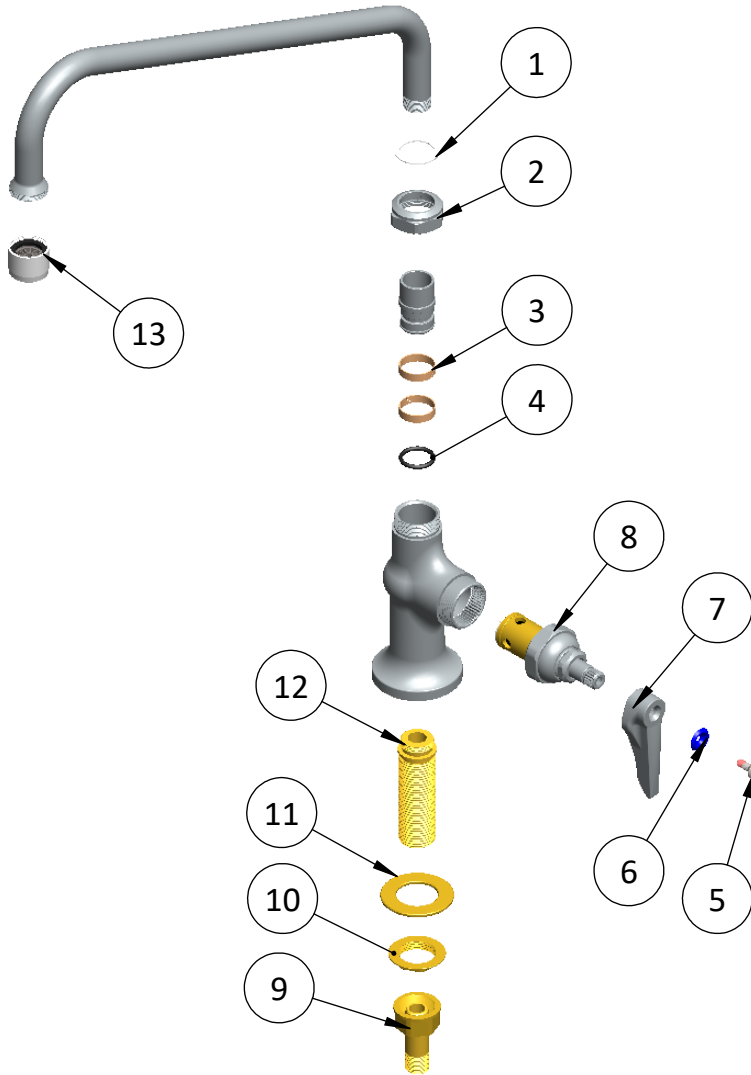

## Deck Mount Pantry Faucets

Single Hole Deck Mount Pantry Faucet,  
Single Lever with 12" Spout  
C8433

Sr.No.	Part No.	Part Name	Qty.
1	C8145.01.04	Swivel Washer	1
2	C8145.01.03	Swivel Hexnut	1
3	C8145.01.05	Swivel Sleeve	2
4	C753.04	O-Ring For Quick Disconnect	1
5	C8139	Oval ( Raised Head) Nylock Screw for Handle	1
6	C8137	Cold Index (Blue)	1
7	C8135	Lever	1
8	C8138	Spindle Assembly Cold (LH)	1
9	C8452	1/4" NPT Tailpeice & Nut	1
10	C8112.03	Lock Nut for Wall Faucet Mounting Kit	1
11	C8118.02	Brass washer for deck faucet mounting kit	1
12	C8432.50	US Single Pantry Base Faucet & Bush Sub-assembly	1
13	C8202.50	Aerator, Aerator Holder and Rubber washer Sub-Assembly	1