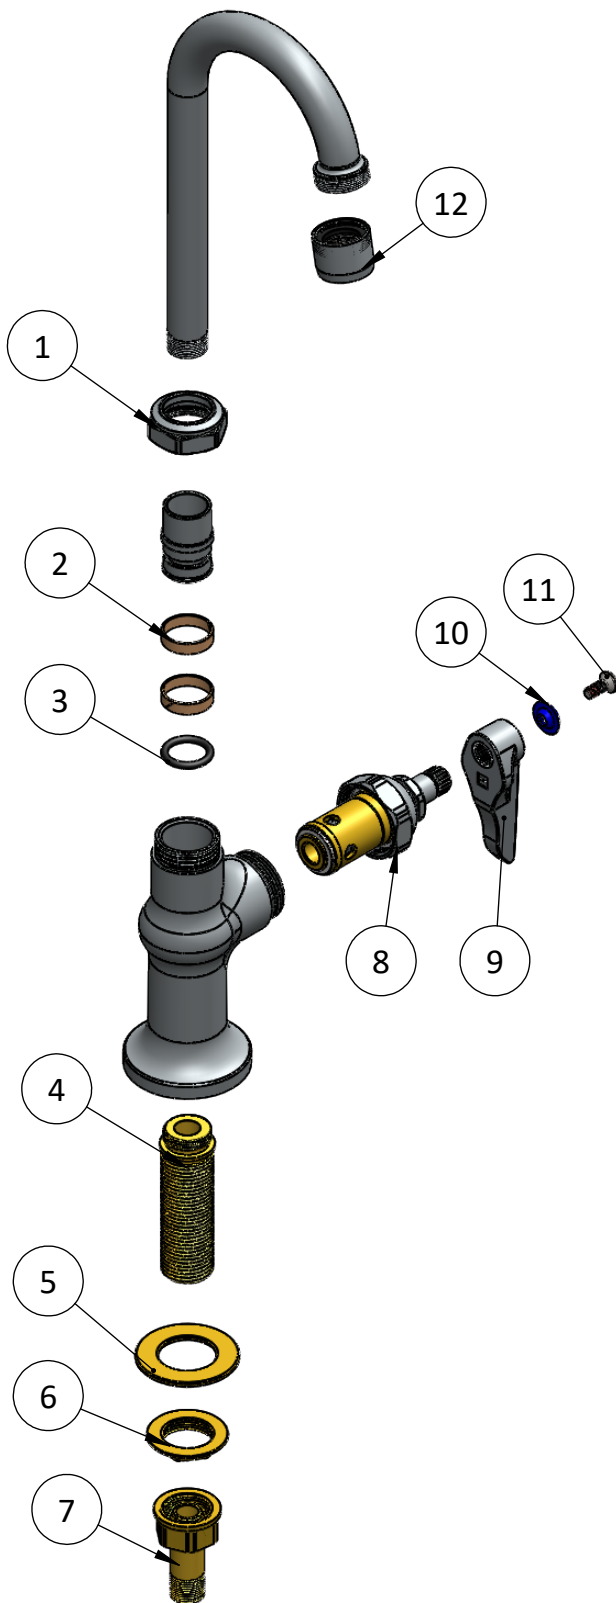

Deck Mount Pantry Faucets

Single Hole Deck Mount Pantry Faucet, Single Lever with 3-1/2" Wide Gooseneck Spout

C8437

Sr.No.	Part No.	Part Name	Qty.
1	C8145.01.03	Swivel Hexnut	1
2	C8145.01.05	Swivel Sleeve	2
3	C753.04	O-Ring For Quick Disconnect	1
4	C8183.01.02	Threaded Bush for Single Pantry Base Faucet	1
5	C8118.02	Brass washer for deck faucet mounting kit	1
6	C8112.03	Lock Nut for Wall Faucet Mounting Kit	1
7	C8452	1/4" NPT Tailpiece & Nut	1
8	C8138	Spindle Assembly Cold (LH)	1
9	C8135	Lever	1
10	C8137	Cold Index (Blue)	1
11	C8139	Oval (Raised Head) Nylock Screw for Handle	1
12	C8202.50	Aerator, Aerator Holder and Rubber washer Sub-Assembly	1