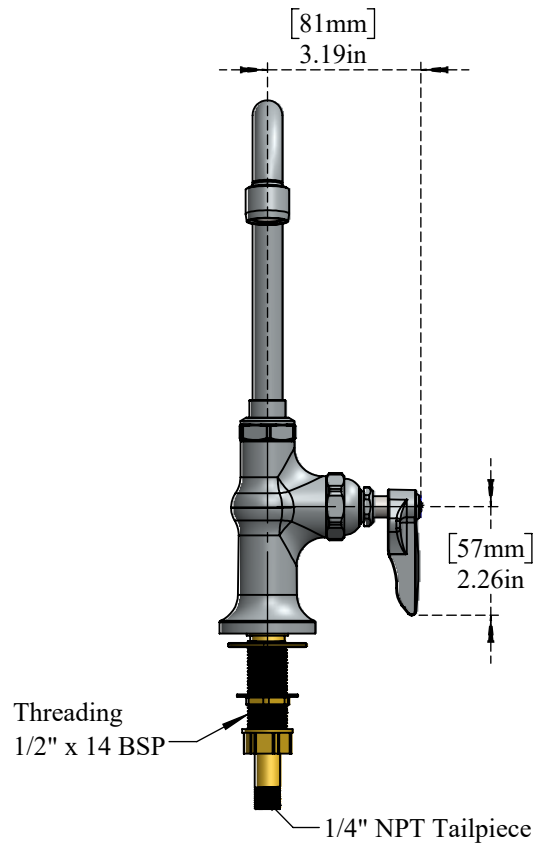

PART NO.-

C8437 Line Drawing

TITLE-

Single Hole Deck Mount Pantry Faucet, Single Lever  
with 3-1/2" wide Gooseneck Spout

**ALUIDS**

Note:- Information provided for reference only.

\* This document and the information thereon is the property of Krome Dispense Pvt Ltd. & its subsidiaries. Any reproduction in part or as a whole without the written permission of Krome Dispense Pvt Ltd. is prohibited.

All dimensions are in inches, mm (in bracket)