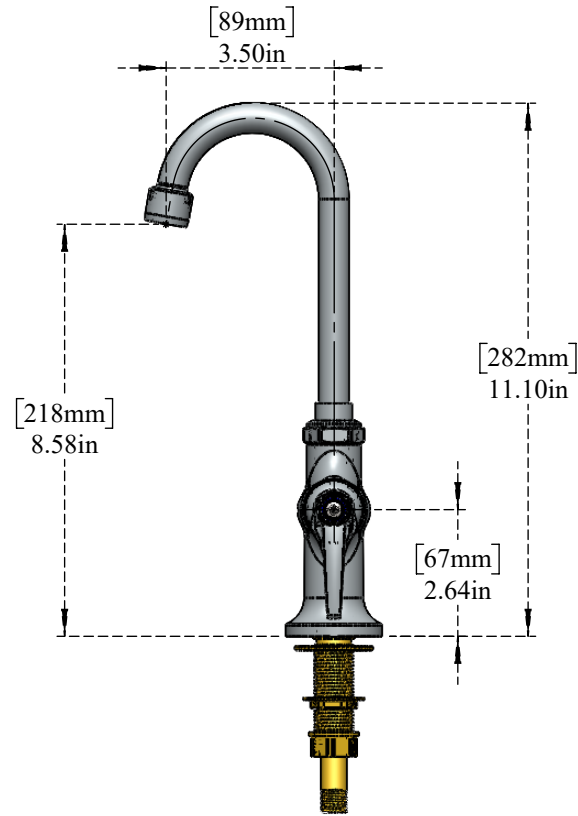

PART NO.-

C8437 Line Drawing

TITLE-

Single Hole Deck Mount Pantry Faucet, Single Lever  
with 3-1/2" wide Gooseneck Spout

**ALUIDS**

Note:- Information provided for reference only.

\* This document and the information thereon is the property of Krome Dispense Pvt Ltd. & its subsidiaries. Any reproduction in part or as a whole without the written permission of Krome Dispense Pvt Ltd. is prohibited.

All dimensions are in inches, mm (in bracket)