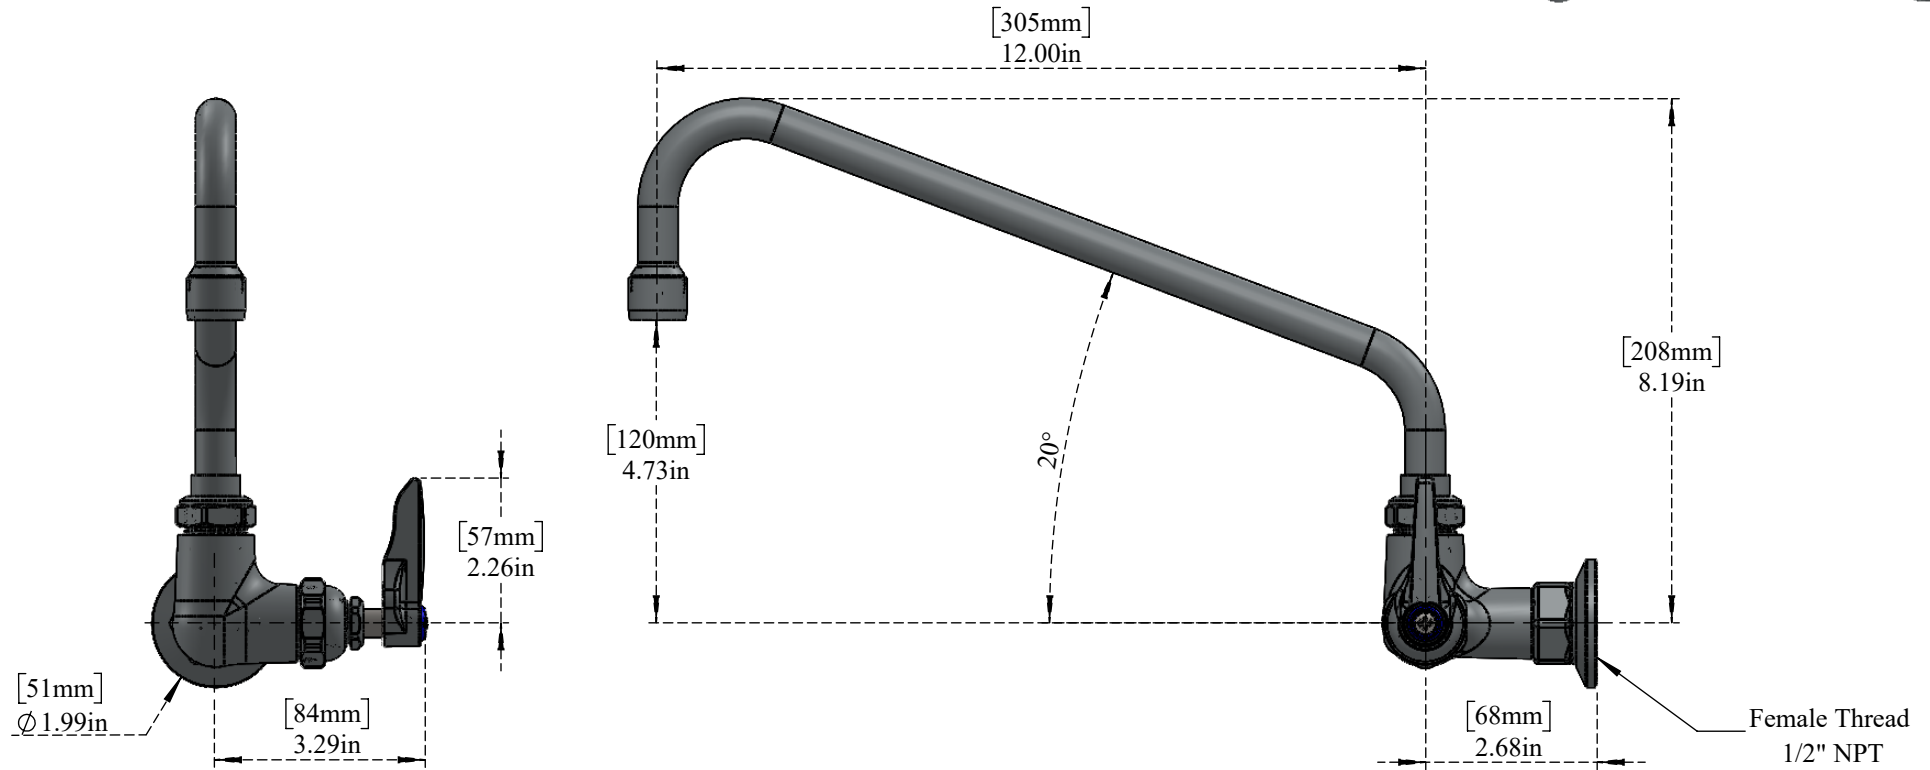

PART NO.-

C8449 Line Drawing

TITLE-

Single Pantry Faucet, Single Hole Base, Wall Mount,
12" Swing Nozzle

ALUIDS

Note:- Information provided for reference only.

* This document and the information thereon is the property of Krome Dispense Pvt Ltd. & its subsidiaries. Any reproduction in part or as a whole without the written permission of Krome Dispense Pvt Ltd. is prohibited.

All dimensions are in inches, mm (in bracket)