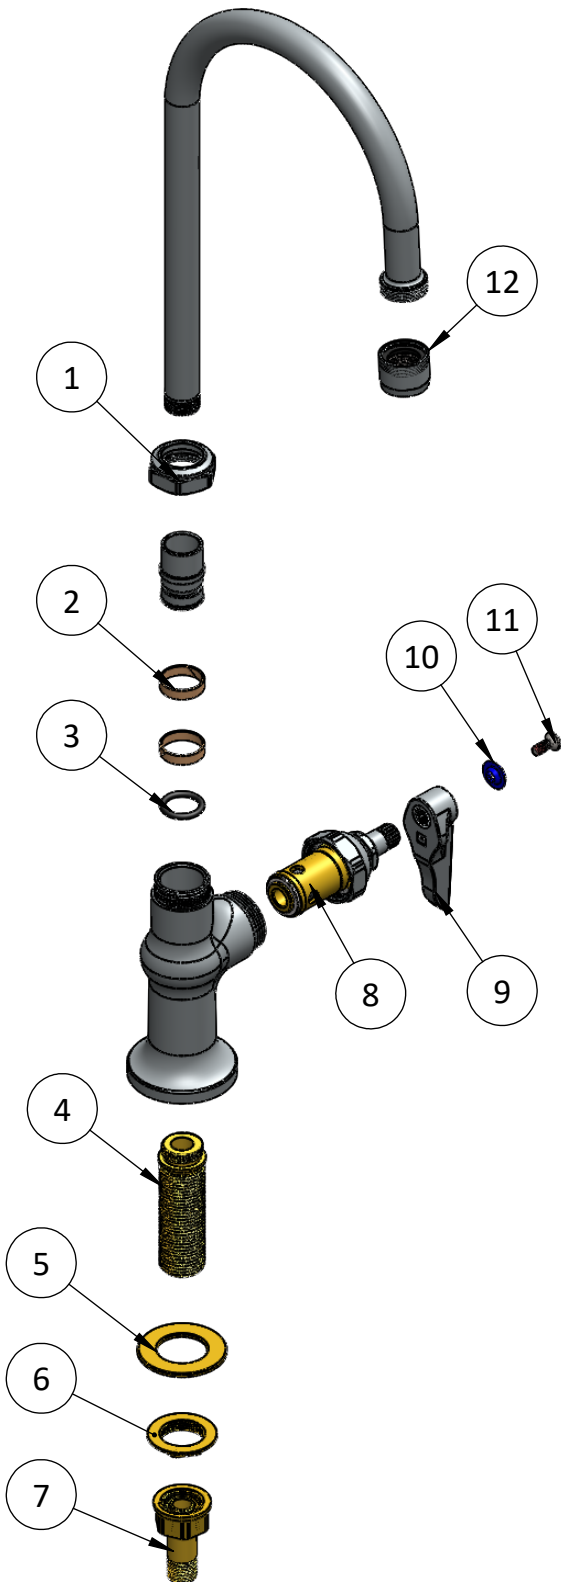

Deck Mount Pantry Faucets

Single Hole Deck Mount Pantry Faucet, Single Lever
with 5 11/16" Wide Swivel Gooseneck Spout
C8472

Sr.No.	Part No.	Part Name	Qty.
1	C8145.01.03	Swivel Hexnut	1
2	C8145.01.05	Swivel Sleeve	2
3	C753.04	O-Ring For Quick Disconnect	1
4	C8183.01.02	Threaded Bush for Single Pantry Base Faucet	1
5	C8118.02	Brass washer for deck faucet mounting kit	1
6	C8112.03	Lock Nut for Wall Faucet Mounting Kit	1
7	C8452	1/4" NPT Tailpeice & Nut	1
8	C8138	Spindle Assembly Cold (LH)	1
9	C8135	Lever	1
10	C8137	Cold Index (Blue)	1
11	C8139	Oval (Raised Head) Nylock Screw for Handle	1
12	C8202.50	Aerator,Aerator Holder and Rubber washer Sub-Assembly	1