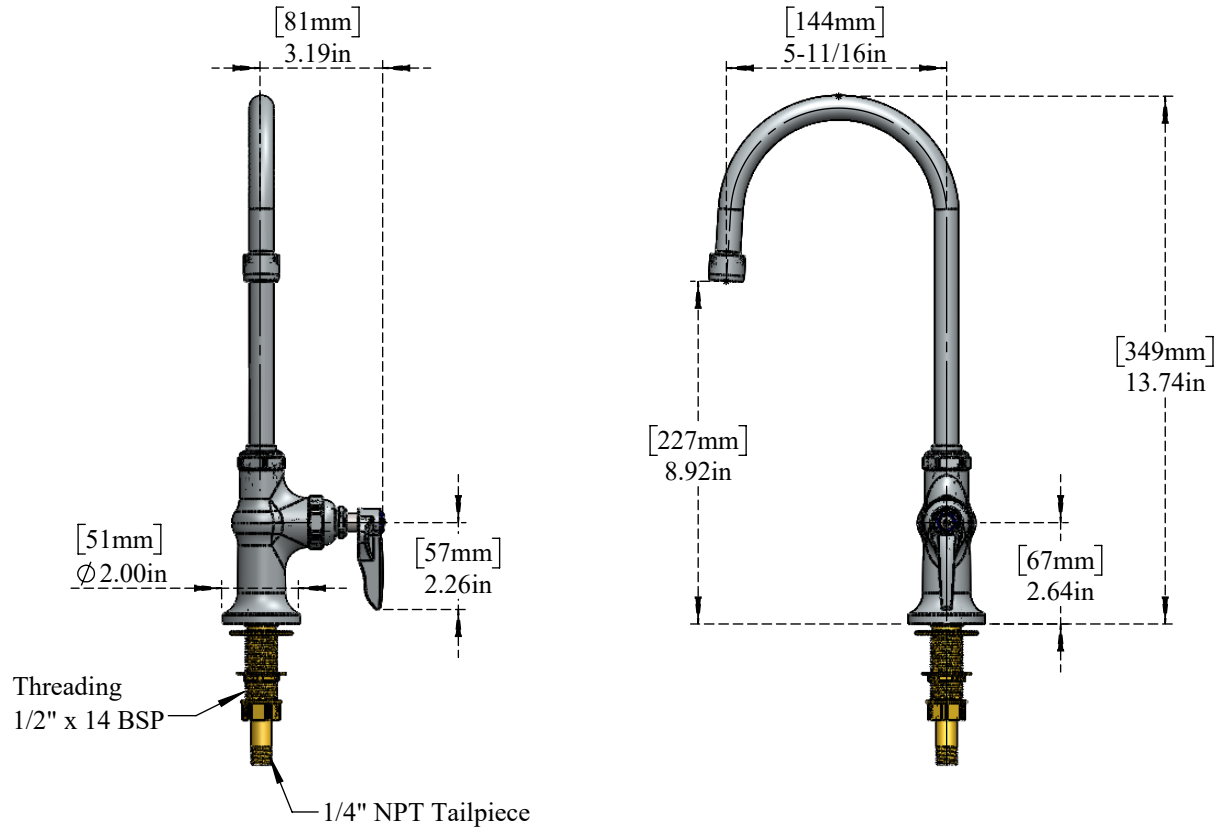

PART NO.-

C8472 Line Drawing

TITLE-

Single Hole Deck Mount Pantry Faucet, Single Lever
with 5-11/16" Wide Swivel Gooseneck Spout

All dimensions are in inches, mm (in bracket)

ALUIDS

Note:- Information provided for reference only.