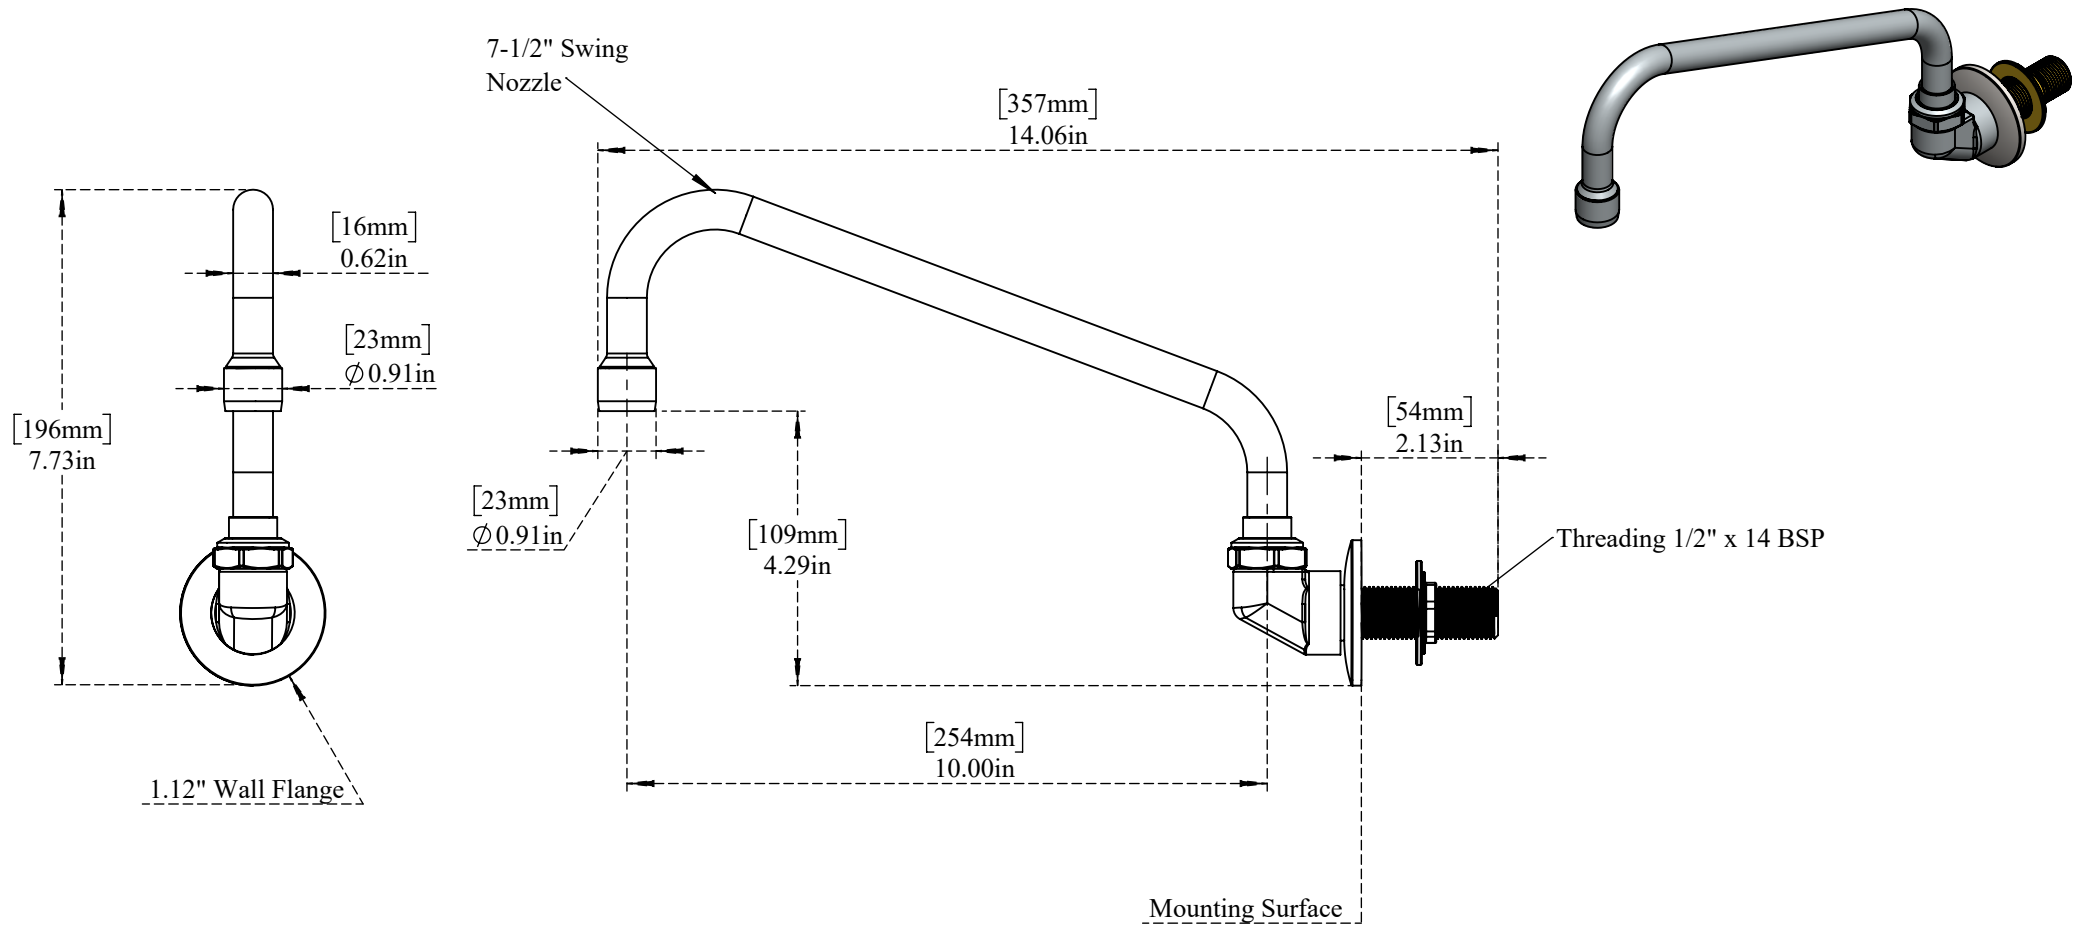

PART NO.-

C8477

TITLE- Wall Mount Faucet with 7-1/2" Swivel Gooseneck Spout

lead-free

ALUIDS

Note:- Information provided for reference only.

* This document and the information thereon is the property of Krome Dispense Pvt Ltd. & its subsidiaries. Any reproduction in part or as a whole without the written permission of Krome Dispense Pvt Ltd. is prohibited.

All dimensions are in inches, mm (in bracket)