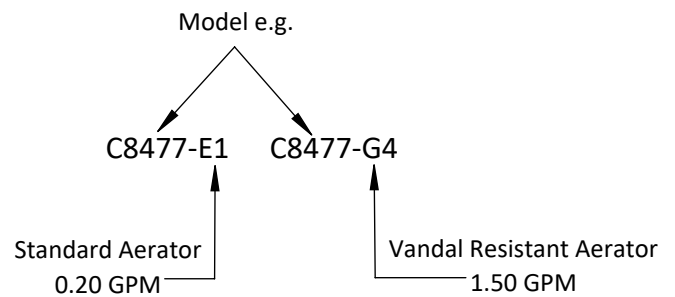

US & Canada :- +1-678 666 2001

Asia:- +91-9814203010

Krome USA Inc. reserves the right to make revisions to product specifications without any notice

For most updated specification sheet , go to www.aluids.com

ALUIDS