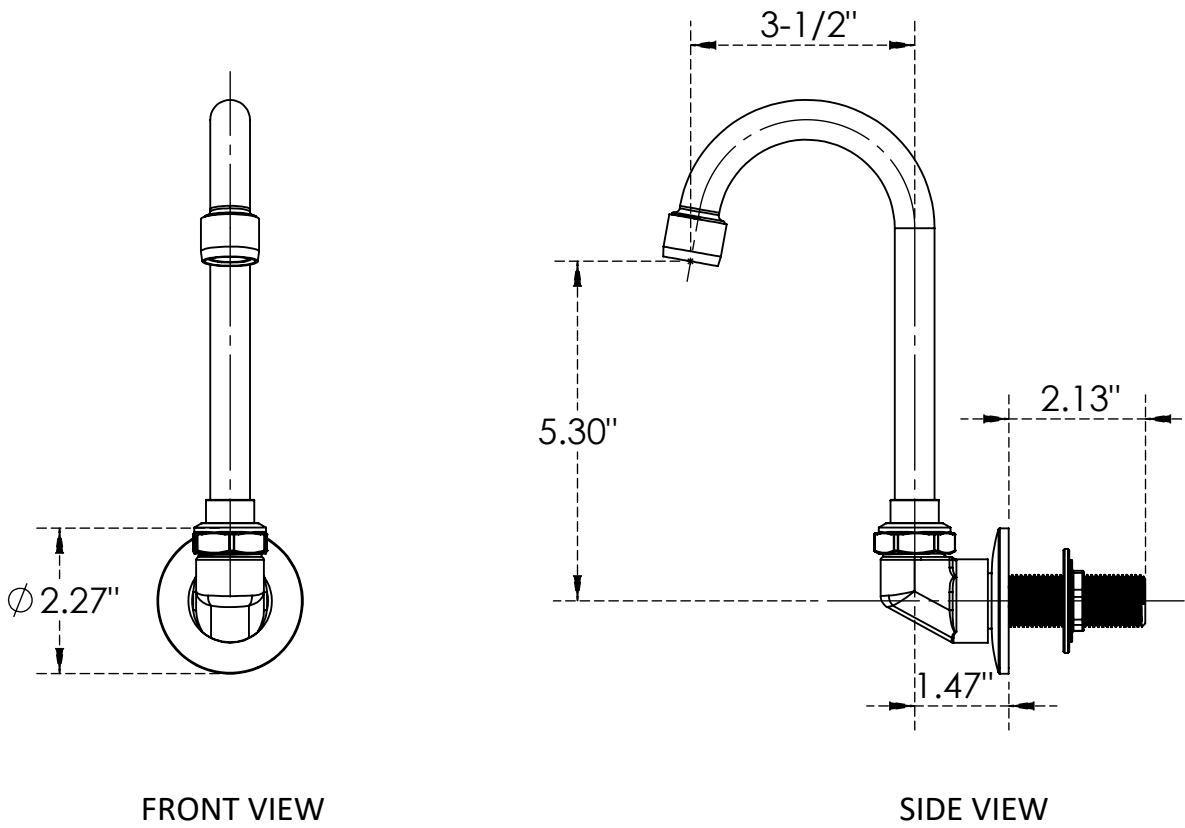

C8477

Polished Chrome

Warranty: Three Years (Limited)

Product Dimensions:-

Product Compliance:

California Proposition 65

Performance Data:

Pressure: 20- 125 PSI