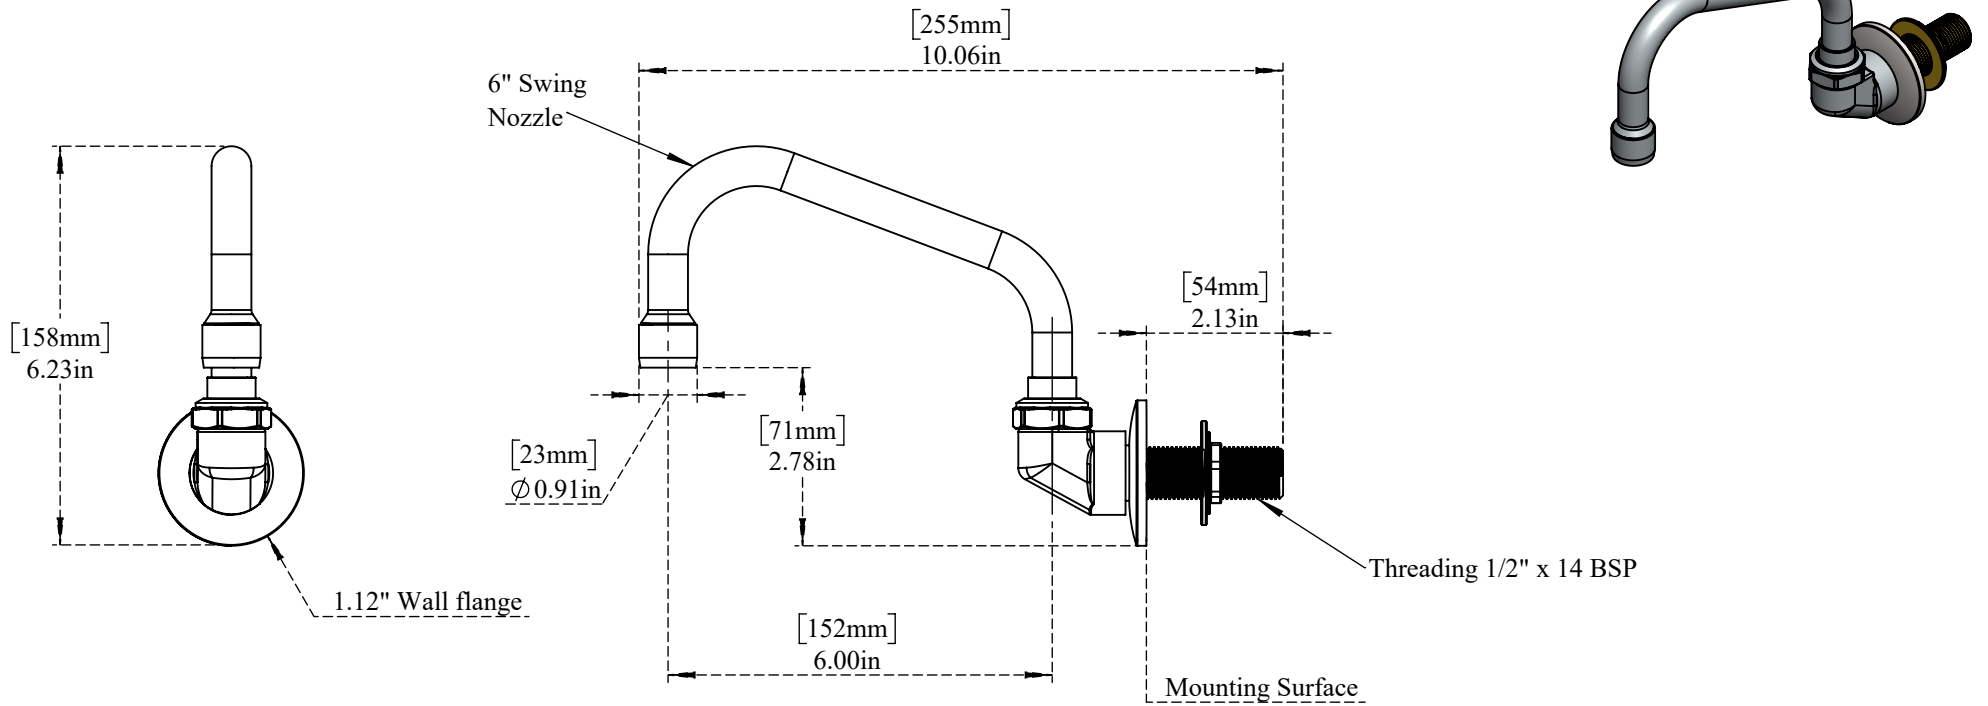

PART NO.- C8478

TITLE- Swing Nozzle Assembly, Flanged Wall Mount, 6" Spread

ALUIDS Note:- Information provided for reference only.

* This document and the information thereon is the property of Krome Dispense Pvt Ltd. & its subsidiaries. Any reproduction in part or as a whole without the written permission of Krome Dispense Pvt Ltd. is prohibited.

All dimensions are in inches, mm (in bracket)