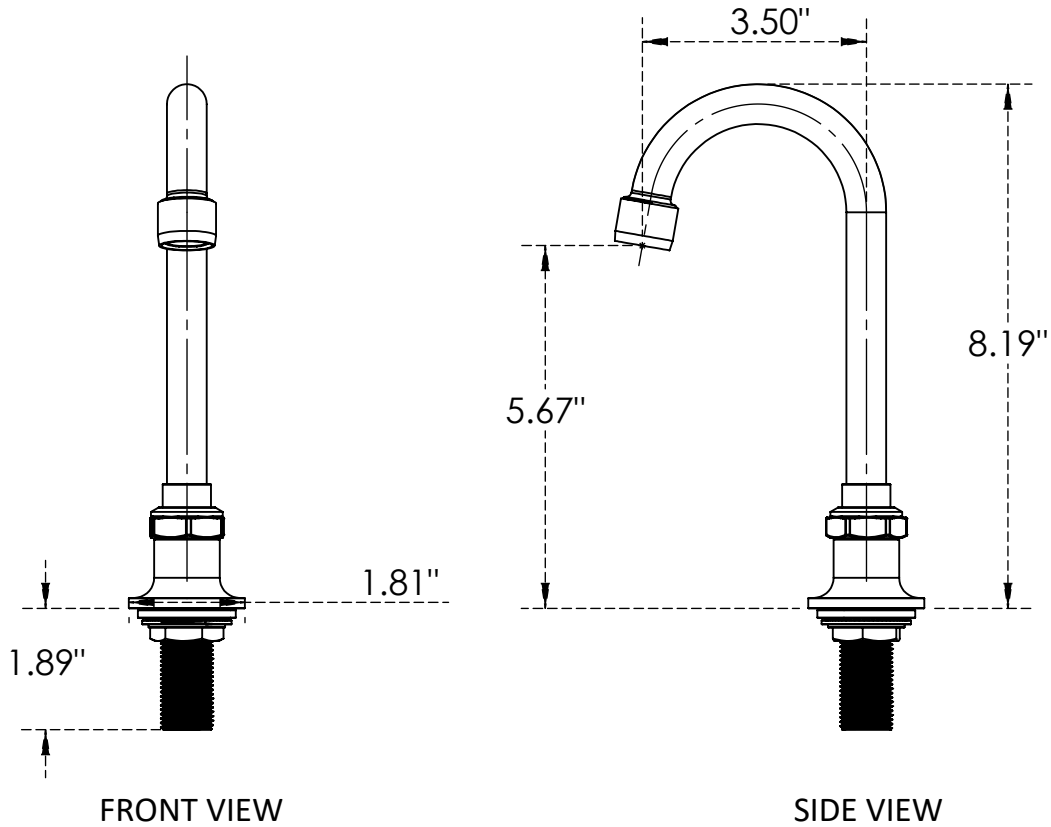

C8483

Polished Chrome

Warranty: Three Years (Limited)

Product Dimensions:-

Product Compliance:

California Proposition 65

Performance Data:

Pressure: 20- 125 PSI