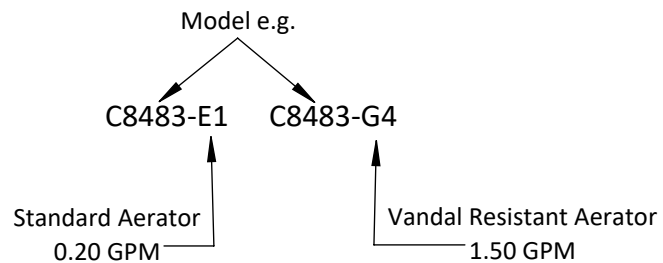

US & Canada :- +1-678 666 2001

Asia:- +91-9814203010

Krome USA Inc. reserves the right to make revisions to product specifications without any notice

For most updated specification sheet , go to www.aluids.com

ALUIDS