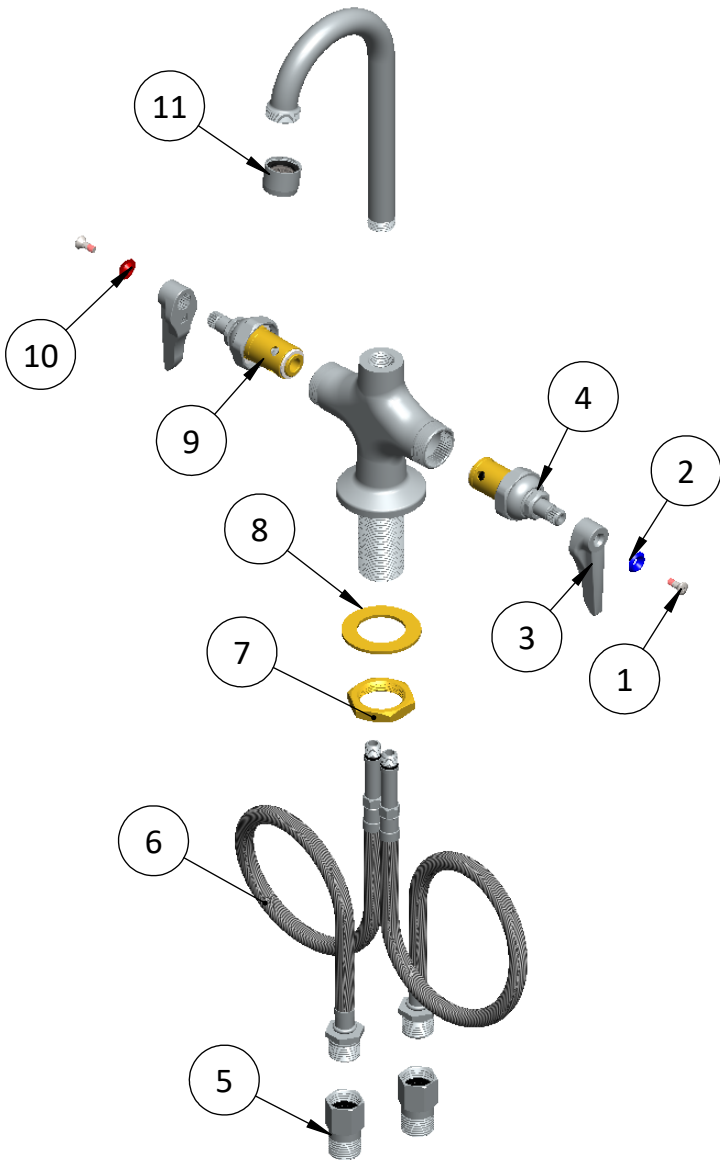

Deck Mount Pantry Faucets

Double Pantry Faucet, Single Deck Hole

Base, 3-3/4" Rigid Gooseneck

C8504

Sr.No.	Part No.	Part Name	Qty.
1	C8139	Oval (Raised Head) Nylock Screw for Handle	2
2	C8137	Cold Index (Blue)	1
3	C8135	Lever	2
4	C8138	Spindle Assembly Cold (LH)	1
5	C8025	Check Valve for 15mm OD Copper Tubing Assembly	2
6	C8696	18" Flexible Stainless Steel Supply Hose	2
7	C8443.03	1 1/8" UNEF Nut for Long Height Double Lever Single Hole Deck Mount Base Faucet	1
8	C8443.02	Washer for Long Height Double Lever Single Hole Deck Mount Base Faucet	1
9	C8134	Spindle Assembly Hot (RH)	1
10	C8136	Hot Index (Red)	1
11	C8202.50	Aerator, Aerator Holder and Rubber washer Sub-Assembly	1