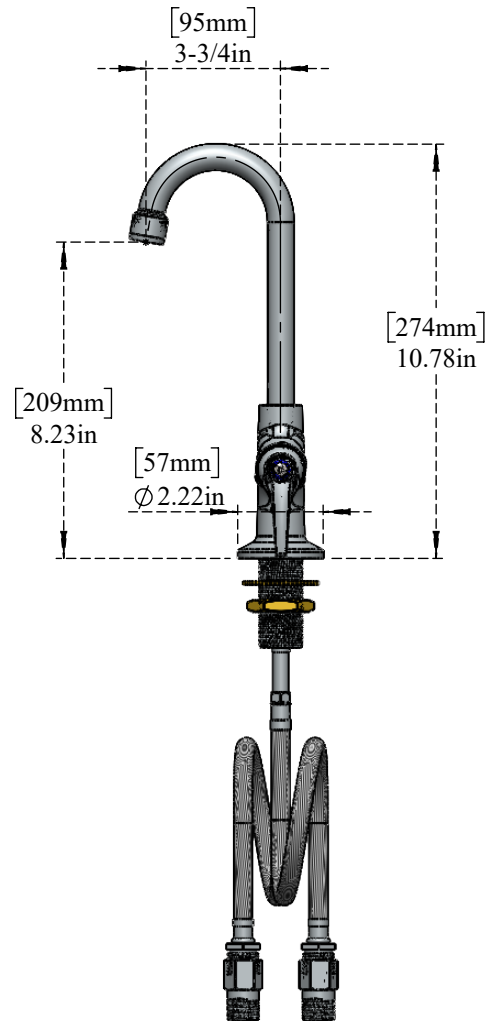

PART NO.-

C8504 Line Drawing

TITLE-

Double Pantry Faucet, Single Deck Hole Base, 3-3/4"
Rigid Gooseneck

All dimensions are in inches, mm (in bracket)

ALUIDS

Note:- Information provided for reference only.

* This document and the information thereon is the property of Krome Dispense Pvt Ltd. & its subsidiaries. Any reproduction in part or as a whole without the written permission of Krome Dispense Pvt Ltd. is prohibited.