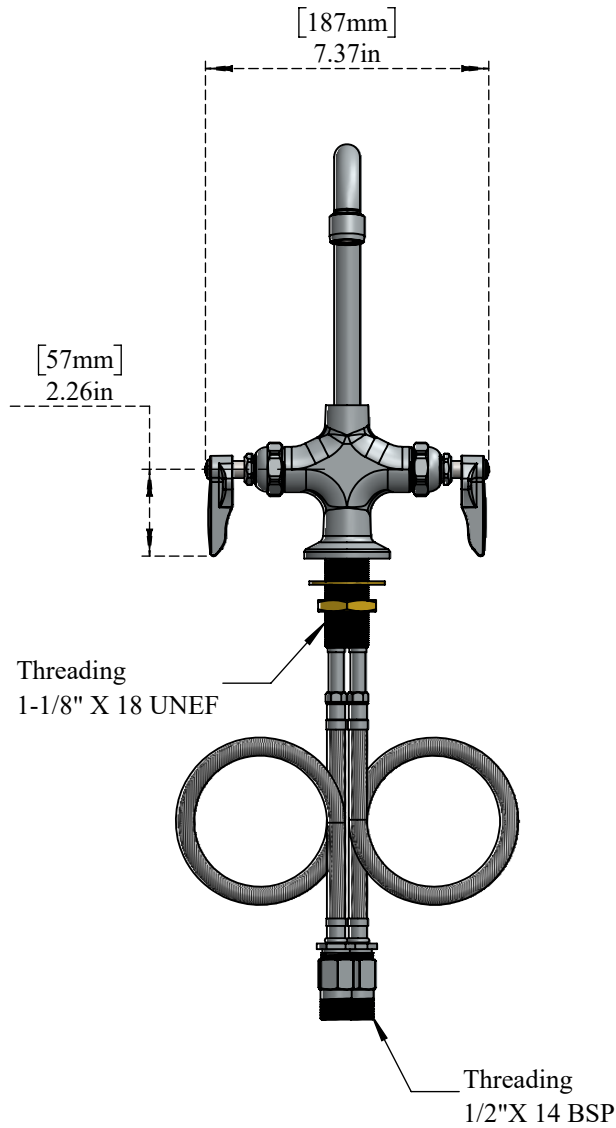

PART NO.-

C8504 Line Drawing

TITLE-

Double Pantry Faucet, Single Deck Hole Base, 3-3/4"
Rigid Gooseneck

All dimensions are in inches, mm (in bracket)

ALUIDS

Note:- Information provided for reference only.

* This document and the information thereon is the property of Krome Dispense Pvt Ltd. & its subsidiaries. Any reproduction in part or as a whole without the written permission of Krome Dispense Pvt Ltd. is prohibited.