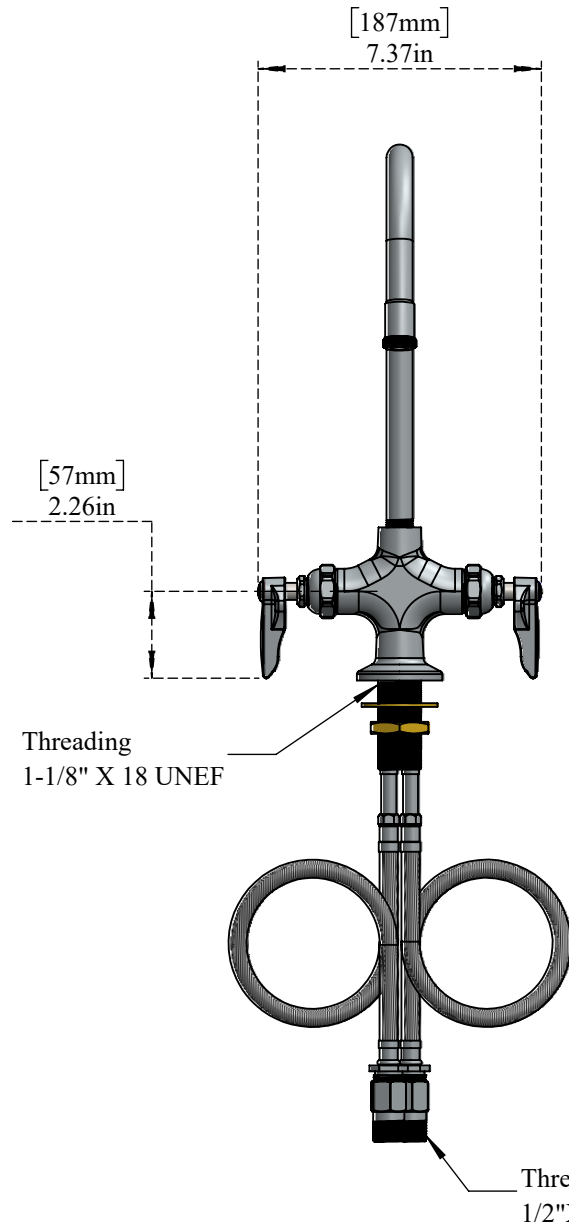

PART NO.-

C8505 Line Drawing

TITLE- Double Pantry Faucet, Single Deck Hole Base, 5-11/16"
Rigid Gooseneck

All dimensions are in inches, mm (in bracket)

ALUIDS

Note:- Information provided for reference only.