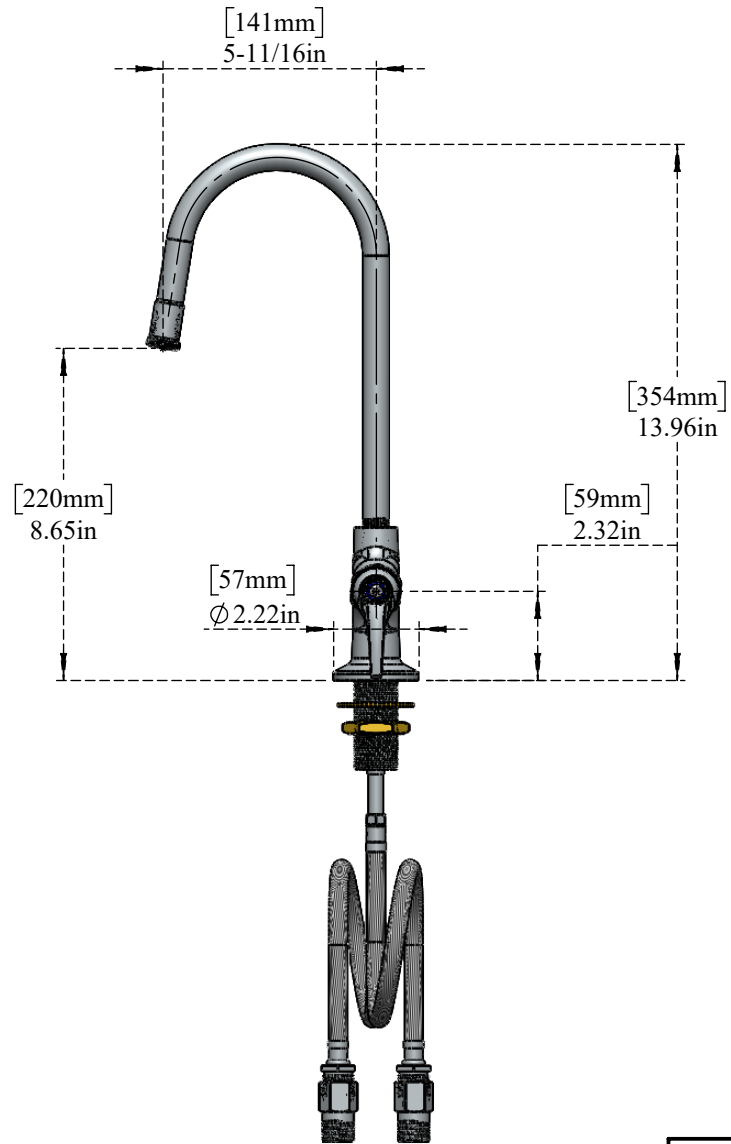

PART NO.-

C8505 Line Drawing

TITLE- Double Pantry Faucet, Single Deck Hole Base, 5-11/16"
Rigid Gooseneck

All dimensions are in inches, mm (in bracket)

ALUIDS

Note:- Information provided for reference only.