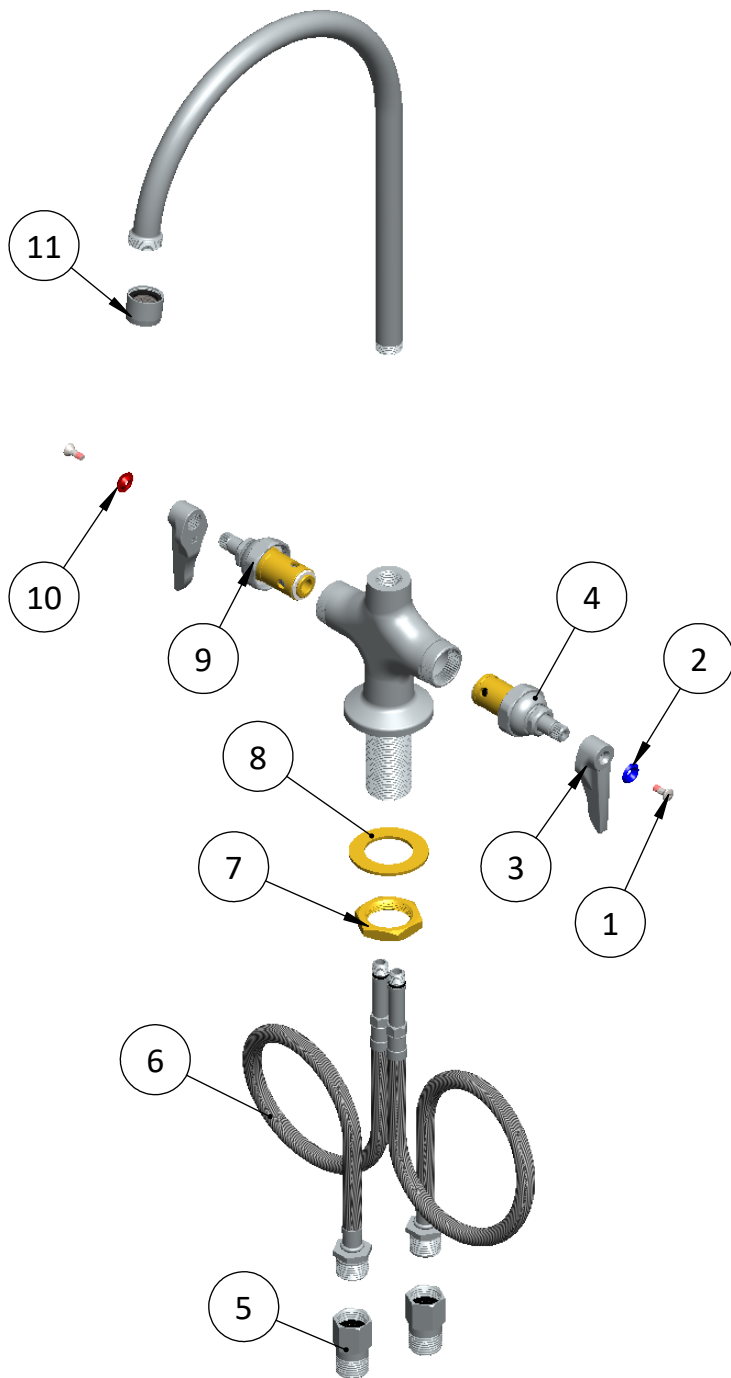

Deck Mount Pantry Faucets

Double Pantry Faucet, Single Deck Hole
Base, 8" Rigid Gooseneck
C8507

| Sr.No. | Part No. | Part Name | Qty. |
|--------|----------|---|------|
| 1 | C8139 | Oval (Raised Head) Nylock Screw for Handle | 2 |
| 2 | C8137 | Cold Index (Blue) | 1 |
| 3 | C8135 | Lever | 2 |
| 4 | C8138 | Spindle Assembly Cold (LH) | 1 |
| 5 | C8025 | Check Valve for 15mm OD Copper Tubing Assembly | 2 |
| 6 | C8696 | 18" Flexible Stainless Steel Supply Hose | 2 |
| 7 | C8443.03 | 1 1/8" UNEF Nut for Long Height Double Lever Single Hole Deck Mount Base Faucet | 1 |
| 8 | C8443.02 | Washer for Long Height Double Lever Single Hole Deck Mount Base Faucet | 1 |
| 9 | C8134 | Spindle Assembly Hot (RH) | 1 |
| 10 | C8136 | Hot Index (Red) | 1 |
| 11 | C8202.50 | Aerator,Aerator Holder and Rubber washer Sub-Assembly | 1 |