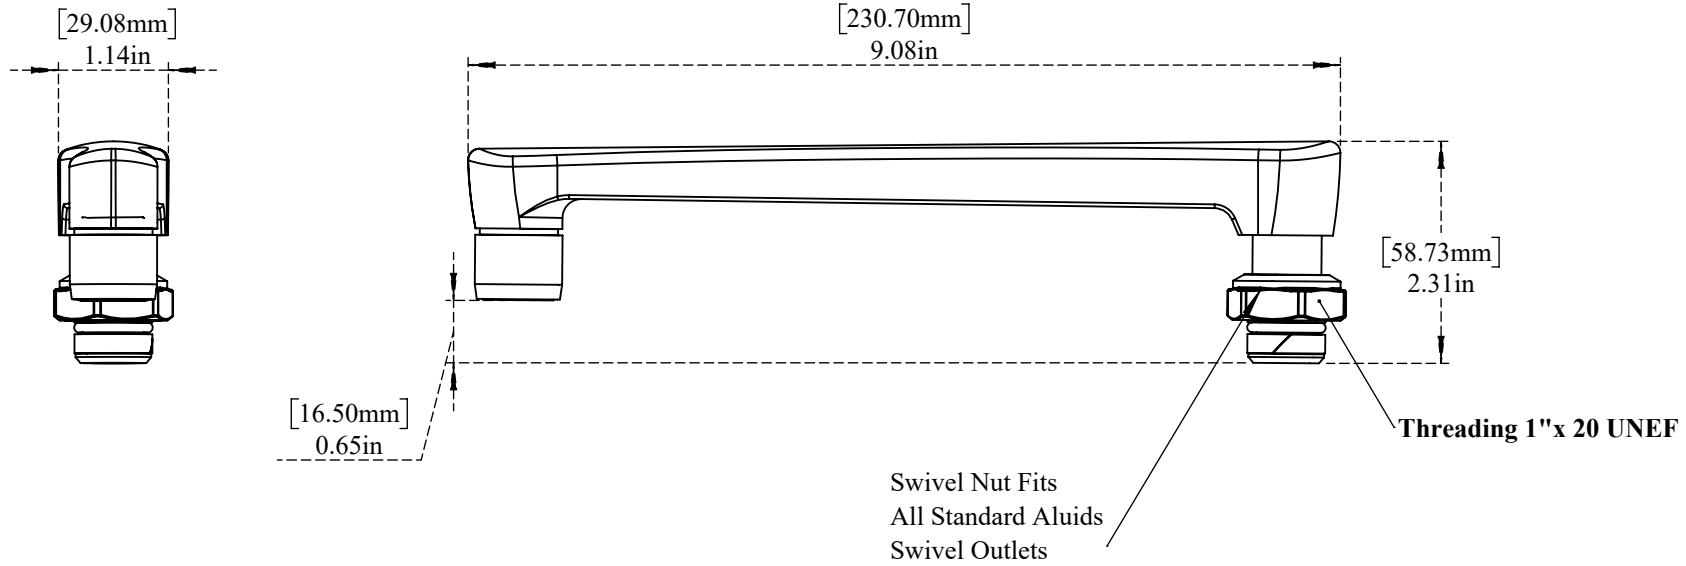

PART NO.-

C8508

TITLE- 8"Swivel Cast Spout for commercial faucets

All dimensions are in inches, mm (in bracket)

ALUIDS	Note:- Information provided for reference only.
* This document and the information thereon is the property of Krome Dispense Pvt Ltd. & its subsidiaries. Any reproduction in part or as a whole without the written permission of Krome Dispense Pvt Ltd. is prohibited.	