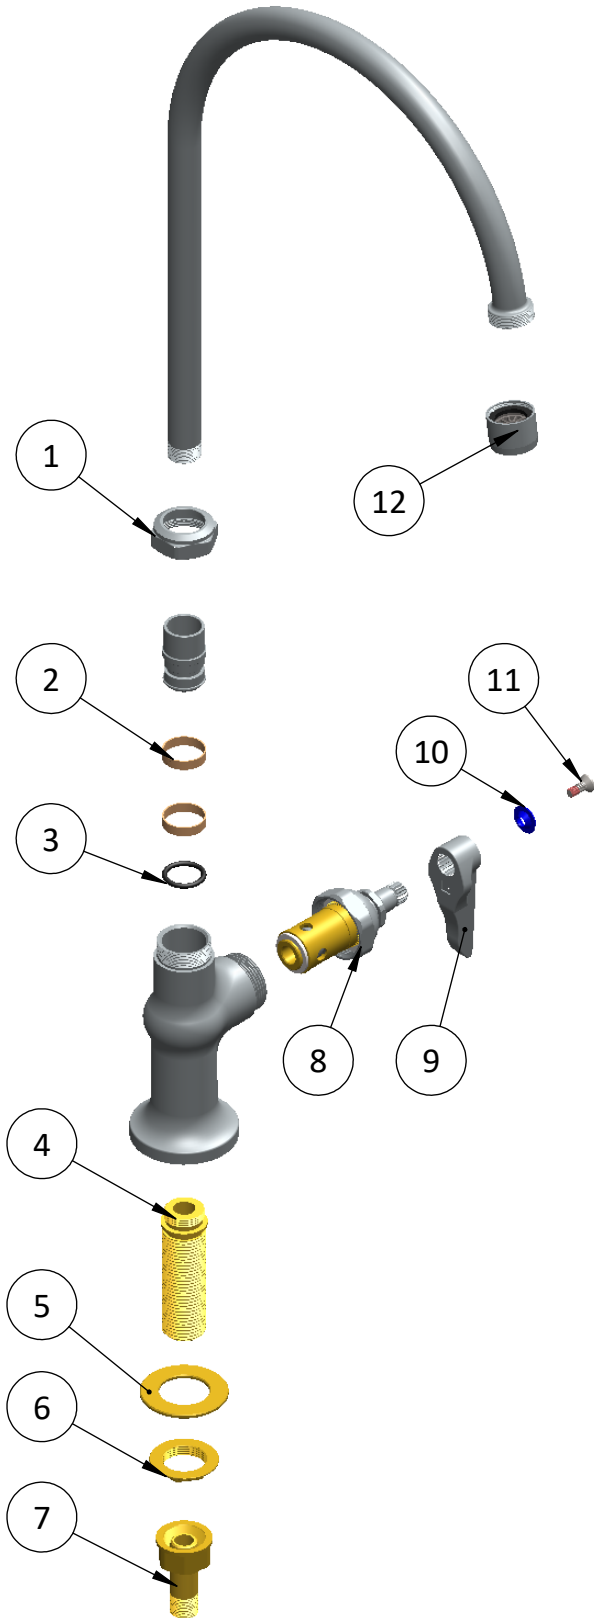

Deck Mount Pantry Faucets

Single Hole Deck Mount Pantry Faucet, Single Lever
with 8-1/2" Wide Swivel Gooseneck Spout

C8522

Sr.No.	Part No.	Part Name	Qty.
1	C8145.01.03	Swivel Hexnut	1
2	C8145.01.05	Swivel Sleeve	2
3	C753.04	O-Ring For Quick Disconnect	1
4	C8183.01.02	Threaded Bush for Single Pantry Base Faucet	1
5	C8118.02	Brass washer for deck faucet mounting kit	1
6	C8112.03	Lock Nut for Wall Faucet Mounting Kit	1
7	C8452	1/4" NPT Tailpiece & Nut	1
8	C8138	Spindle Assembly Cold (LH)	1
9	C8135	Lever	1
10	C8137	Cold Index (Blue)	1
11	C8139	Oval (Raised Head) Nylock Screw for Handle	1
12	C8202.50	Aerator, Aerator Holder and Rubber washer Sub-Assembly	1