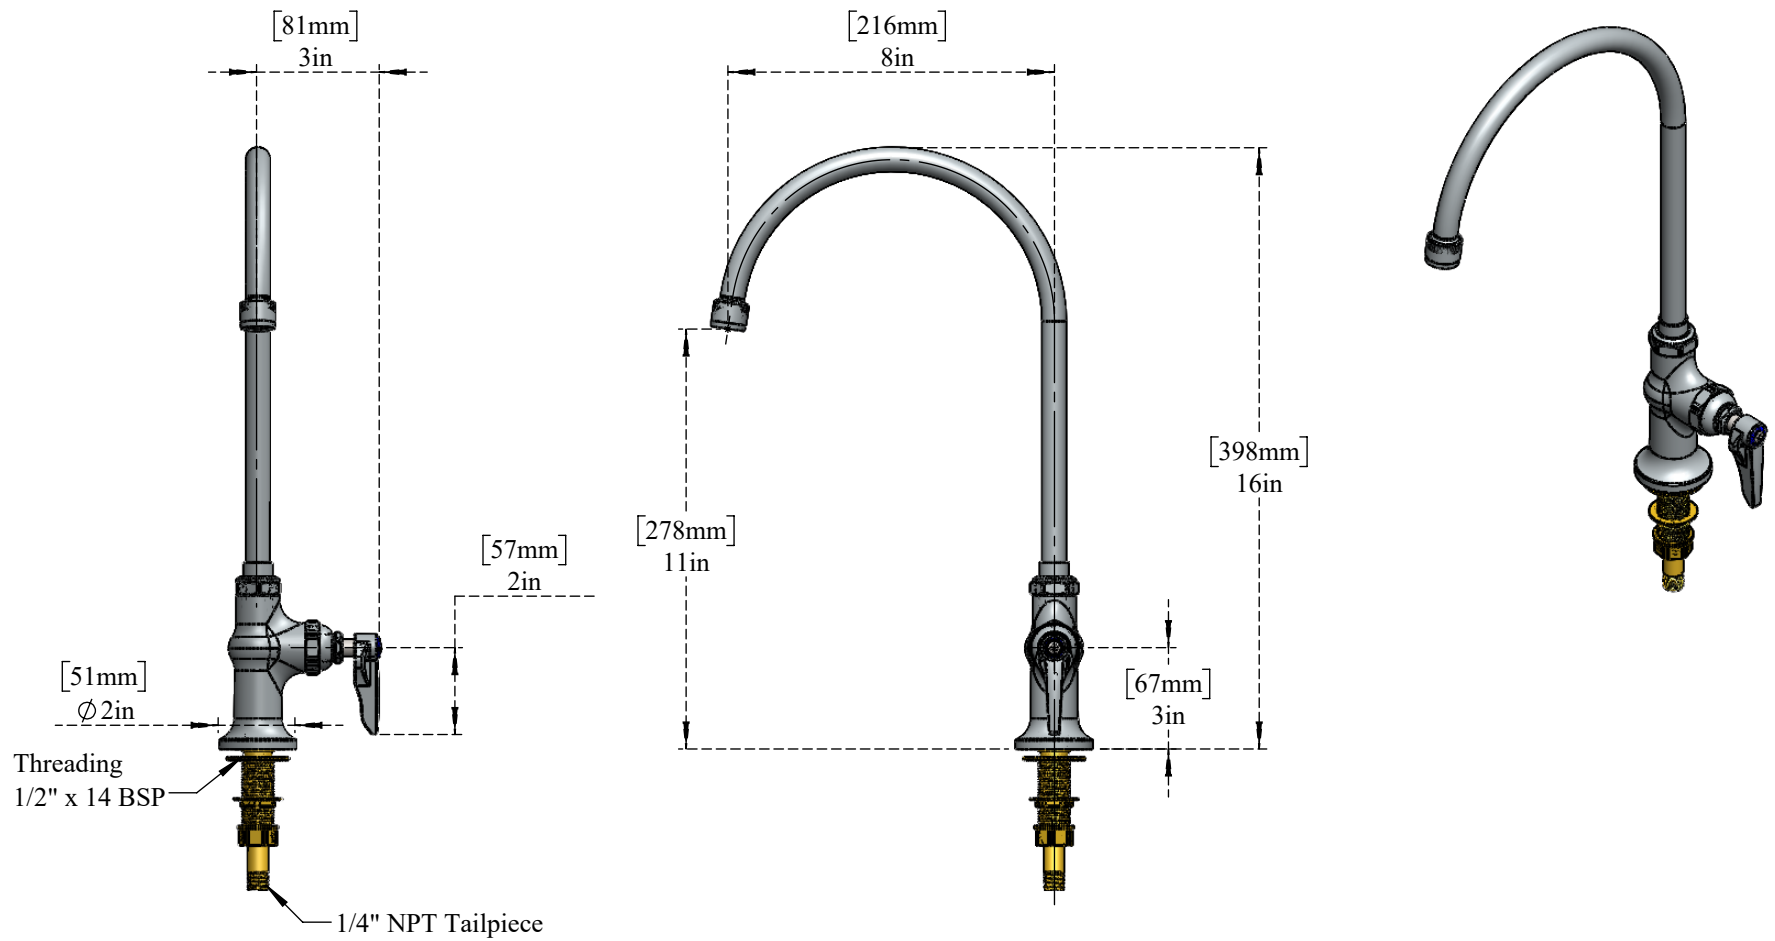

PART NO.-

C8522 Line Drawing

TITLE-

Single Hole Deck Mount Pantry Faucet, Single Lever  
with 8-1/2" Wide Swivel Gooseneck Spout

**ALUIDS**

Note:- Information provided for reference only.

\* This document and the information thereon is the property of Krome Dispense Pvt Ltd. & its subsidiaries. Any reproduction in part or as a whole without the written permission of Krome Dispense Pvt Ltd. is prohibited.

All dimensions are in inches, mm (in bracket)