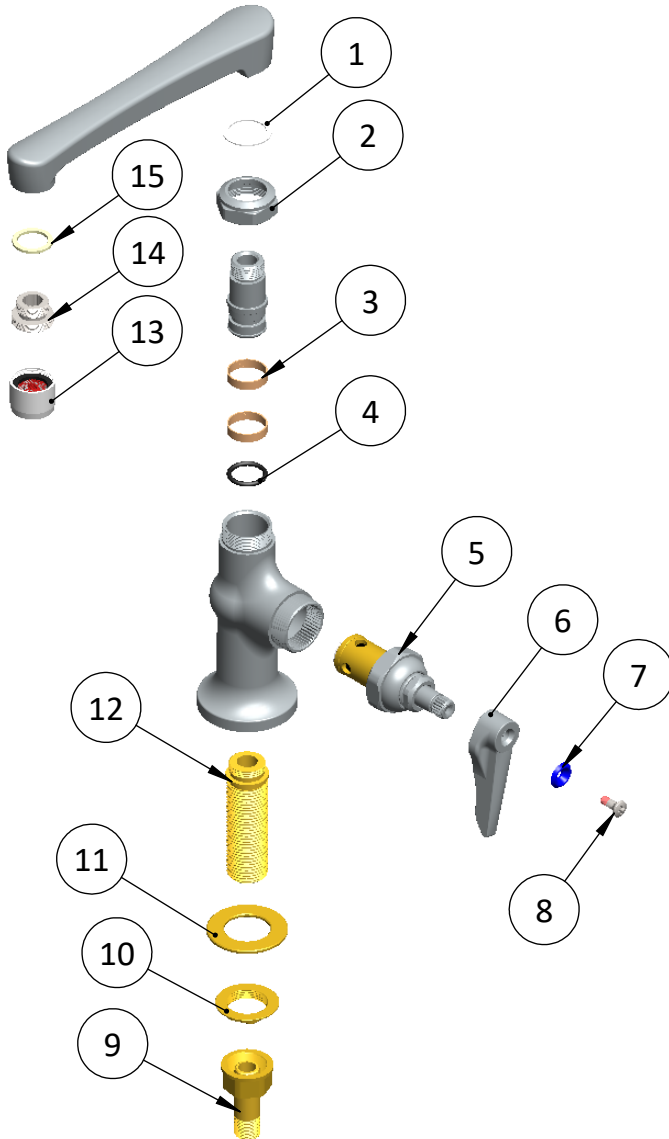

Deck Mount Pantry Faucets

Single Pantry Faucet, Single Hole
Base, Deck Mount, 6" Cast Spout
C8574

Sr.No.	Part No.	Part Name	Qty.
1	C8145.01.04	Swivel Washer	1
2	C8145.01.03	Swivel Hexnut	1
3	C8145.01.05	Swivel Sleeve	2
4	C753.04	O-Ring For Quick Disconnect	1
5	C8138	Spindle Assembly Cold (LH)	1
6	C8135	Lever	1
7	C8137	Cold Index (Blue)	1
8	C8139	Oval (Raised Head) Nylock Screw for Handle	1
9	C8452	1/4" NPT Tailpeice & Nut	1
10	C8112.03	Lock Nut for Wall Faucet Mounting Kit	1
11	C8118.02	Brass washer for deck faucet mounting kit	1
12	C8183.01.02	Threaded Bush for Single Pantry Base Faucet	1
13	C8506.51	2.20 GPM Aerator Holder Sub-Assembly	1
14	C8506.03	Adapter	1
15	C8145.02.02	Spout Washer	1