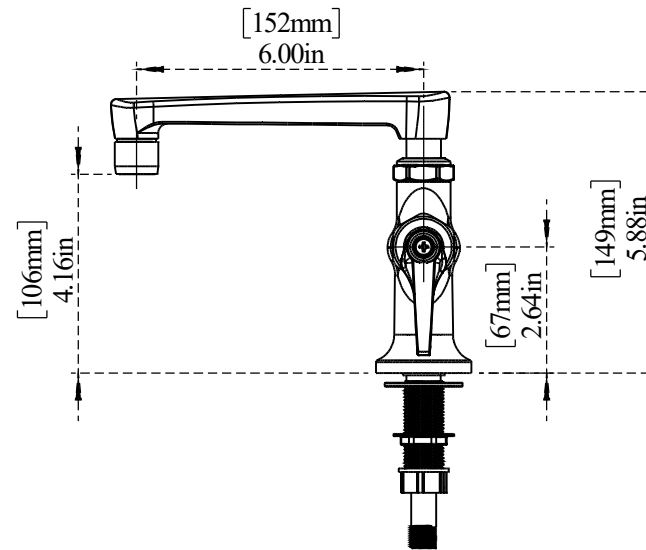

PART NO.-

C8574 Line Drawing

TITLE- Single Pantry Faucet, Single Hole Base, Deck Mount, 6" Cast Spout

All dimensions are in inches, mm (in bracket)

<b>ALUIDS</b>	<b>Note:-</b> Information provided for reference only.
* This document and the information thereon is the property of Krome Dispense Pvt Ltd. & its subsidiaries. Any reproduction in part or as a whole without the written permission of Krome Dispense Pvt Ltd. is prohibited.	