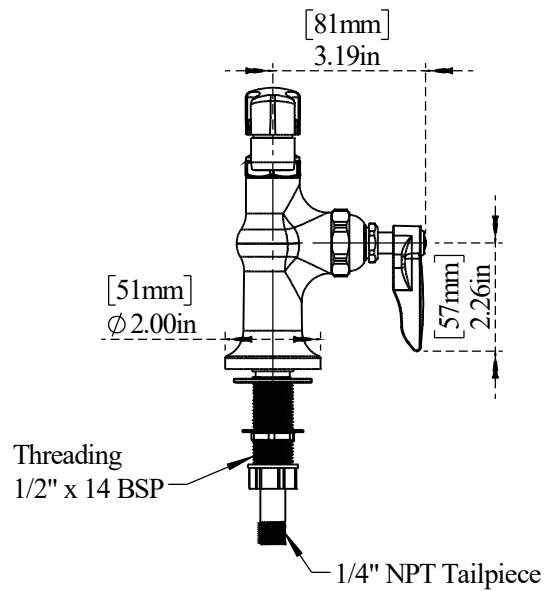

PART NO.-

C8574 Line Drawing

TITLE- Single Pantry Faucet, Single Hole Base, Deck Mount, 6" Cast Spout

All dimensions are in inches, mm (in bracket)

<b>ALUIDS</b>	<b>Note:-</b> Information provided for reference only.
* This document and the information thereon is the property of Krome Dispense Pvt Ltd. & its subsidiaries. Any reproduction in part or as a whole without the written permission of Krome Dispense Pvt Ltd. is prohibited.	