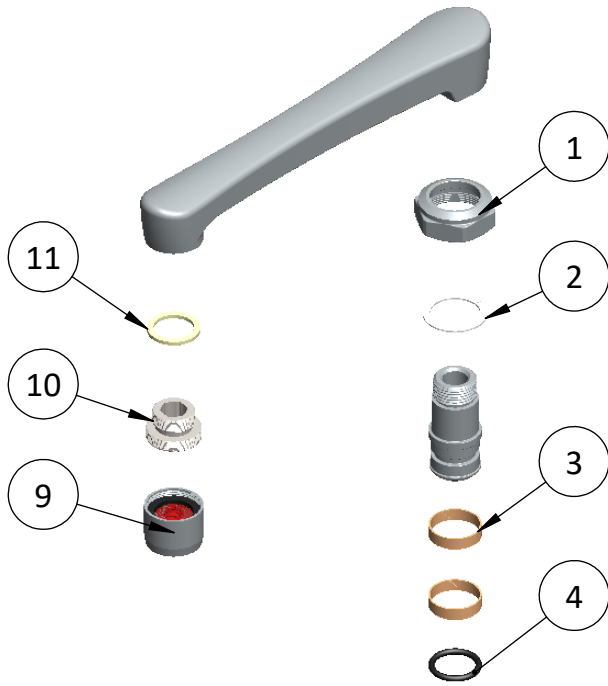

Wall Mount Pantry Faucets

Single Pantry Faucet, Single Hole Base,

Wall Mount, 6" Cast Spout

C8575

Sr.No.	Part No.	Part Name	Qty.
1	C8145.01.03	Swivel Hexnut	1
2	C8145.01.04	Swivel Washer	1
3	C8145.01.05	Swivel Sleeve	2
4	C753.04	O-Ring For Quick Disconnect	1
5	C8138	Spindle Assembly Cold (LH)	1
6	C8135	Lever	1
7	C8137	Cold Index (Blue)	1
8	C8139	Oval (Raised Head) Nylock Screw for Handle	1
9	C8506.51	2.20 GPM Aerator Holder Sub-Assembly	1
10	C8506.03	Adapter	1
11	C8145.02.02	Spout Washer	1