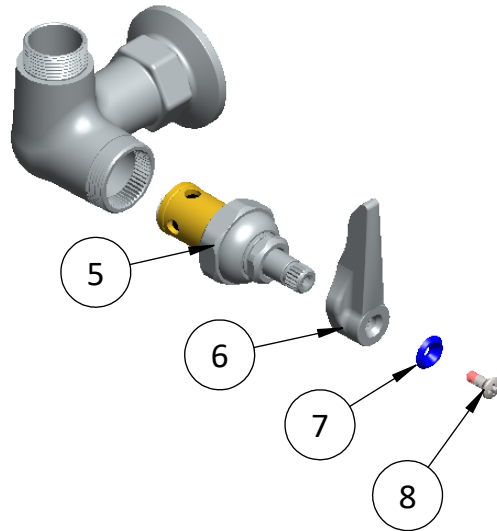

Wall Mount Pantry Faucets

Single Pantry Faucet, Single Hole Base,

Wall Mount, 6" Cast Spout

C8575

Sr.No.	Part No.	Part Name	Qty.
1	C8145.01.03	Swivel Hexnut	1
2	C8145.01.04	Swivel Washer	1
3	C8145.01.05	Swivel Sleeve	2
4	C753.04	O-Ring For Quick Disconnect	1
5	C8138	Spindle Assembly Cold (LH)	1
6	C8135	Lever	1
7	C8137	Cold Index (Blue)	1
8	C8139	Oval (Raised Head) Nylock Screw for Handle	1
9	C8506.51	2.20 GPM Aerator Holder Sub-Assembly	1
10	C8506.03	Adapter	1
11	C8145.02.02	Spout Washer	1