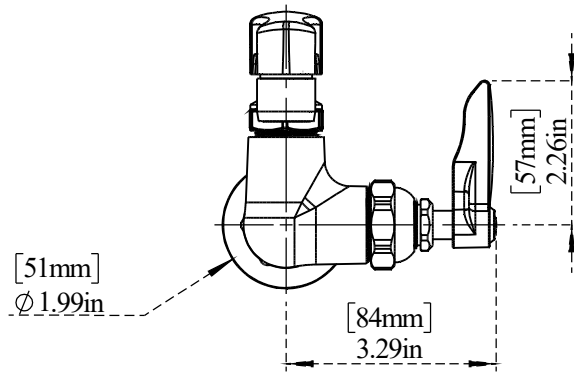

PART NO.-

C8575 Line Drawing

TITLE- Single Pantry Faucet, Single Hole Base, Wall Mount, 6"
Cast Spout

ALUIDS

Note:- Information provided for reference only.

* This document and the information thereon is the property of Krome Dispense Pvt Ltd. & its subsidiaries. Any reproduction in part or as a whole without the written permission of Krome Dispense Pvt Ltd. is prohibited.

All dimensions are in inches, mm (in bracket)