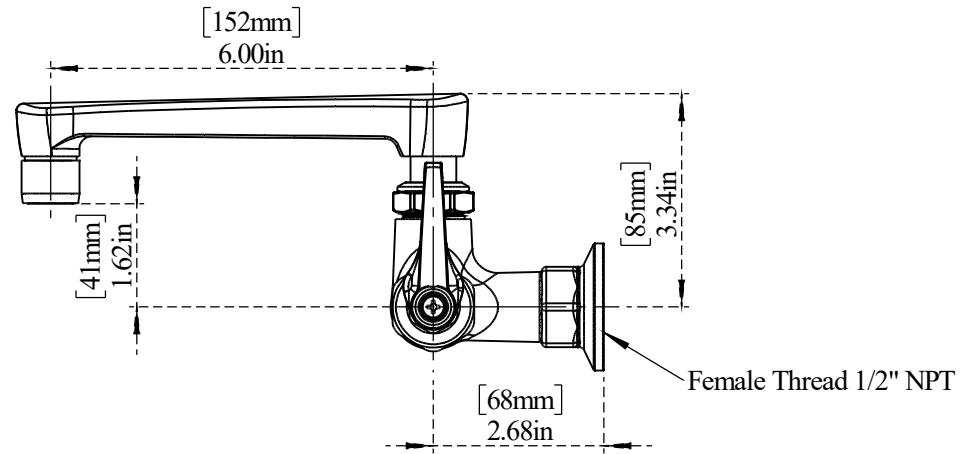

PART NO.-

C8575 Line Drawing

TITLE- Single Pantry Faucet, Single Hole Base, Wall Mount, 6"
Cast Spout

ALUIDS

Note:- Information provided for reference only.

* This document and the information thereon is the property of Krome Dispense Pvt Ltd. & its subsidiaries. Any reproduction in part or as a whole without the written permission of Krome Dispense Pvt Ltd. is prohibited.

All dimensions are in inches, mm (in bracket)