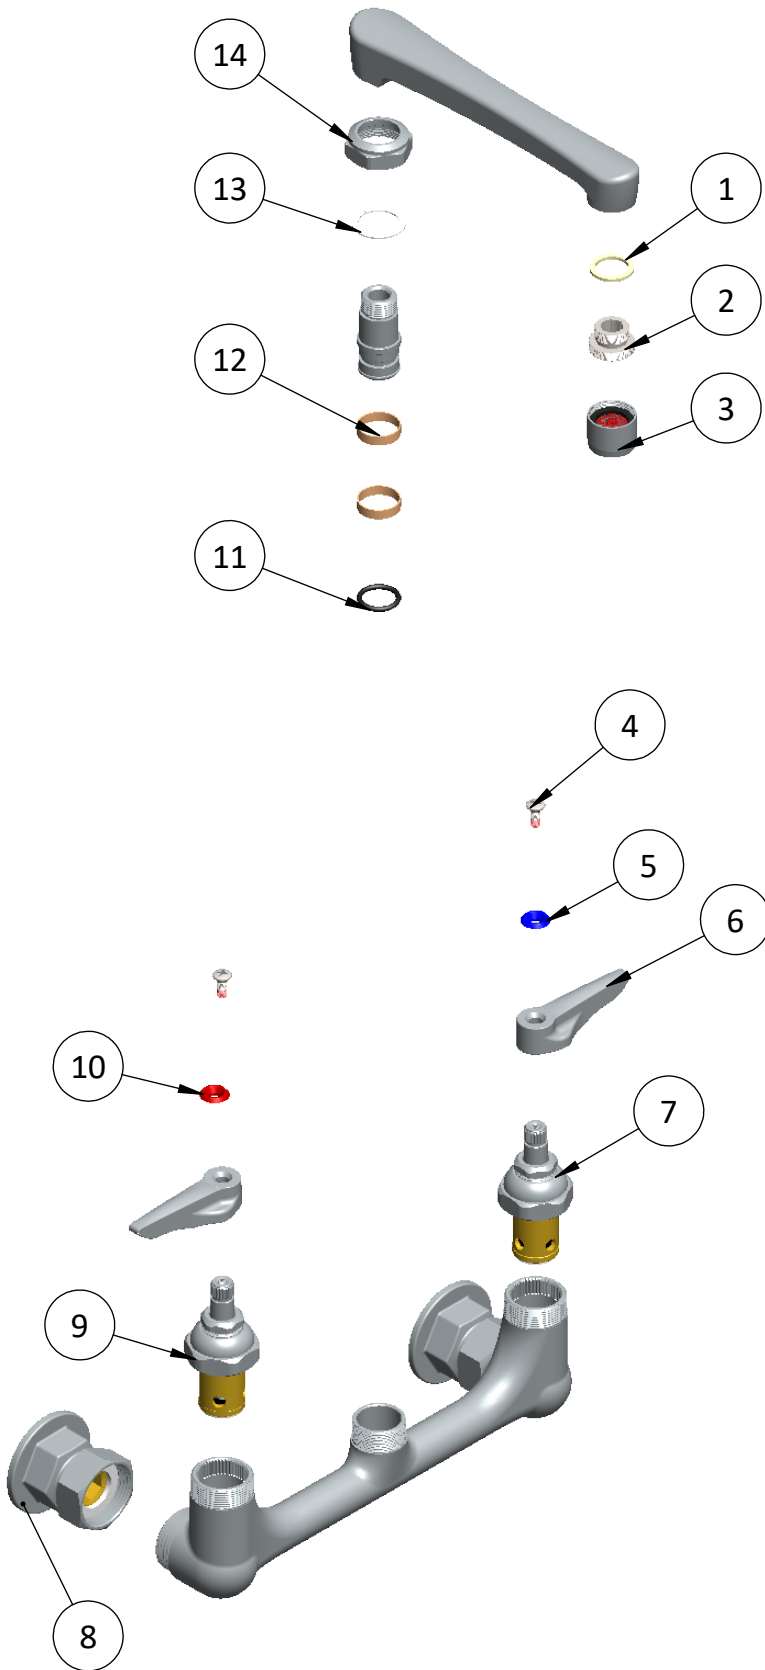

Wall Mount Pantry Faucets

Double Pantry Faucet, Double Hole Base,
8" Wall Mount, 6" Cast Spout

C8576

Sr. No.	Part No.	Part Name	Qty.
1	C8145.02.02	Spout Washer	1
2	C8506.03	Adapter	1
3	C8506.51	2.20 GPM Aerator Holder Sub-Assembly	1
4	C8139	Oval (Raised Head) Nylock Screw for Handle	2
5	C8137	Cold Index (Blue)	1
6	C8135	Lever	2
7	C8138	Spindle Assembly Cold (LH)	1
8	C8121	1/2" NPT Female Eccentric Flange assembly with washer	2
9	C8134	Spindle Assembly Hot (RH)	1
10	C8136	Hot Index (Red)	1
11	C753.04	O-Ring For Quick Disconnect	1
12	C8145.01.05	Swivel Sleeve	2
13	C8145.01.04	Swivel Washer	1
14	C8145.01.03	Swivel Hexnut	1