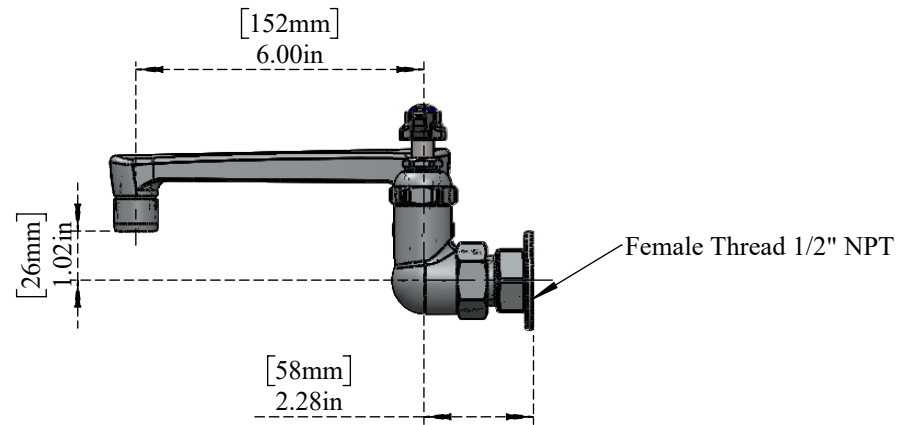

PART NO.-

C8576 Line Drawing

TITLE-

Double Pantry Faucet, Double Hole Base, 8" Wall Mount, 6" Cast Spout

Note:- Information provided for reference only.

* This document and the information thereon is the property of Krome Dispense Pvt Ltd. & its subsidiaries. Any reproduction in part or as a whole without the written permission of Krome Dispense Pvt Ltd. is prohibited.

All dimensions are in inches, mm (in bracket)