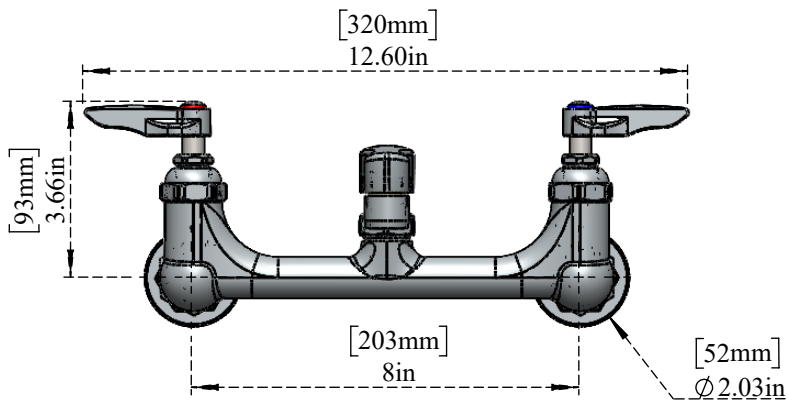

PART NO.-

C8576 Line Drawing

TITLE-

Double Pantry Faucet, Double Hole Base, 8" Wall Mount, 6" Cast Spout

Note:- Information provided for reference only.

* This document and the information thereon is the property of Krome Dispense Pvt Ltd. & its subsidiaries. Any reproduction in part or as a whole without the written permission of Krome Dispense Pvt Ltd. is prohibited.

All dimensions are in inches, mm (in bracket)