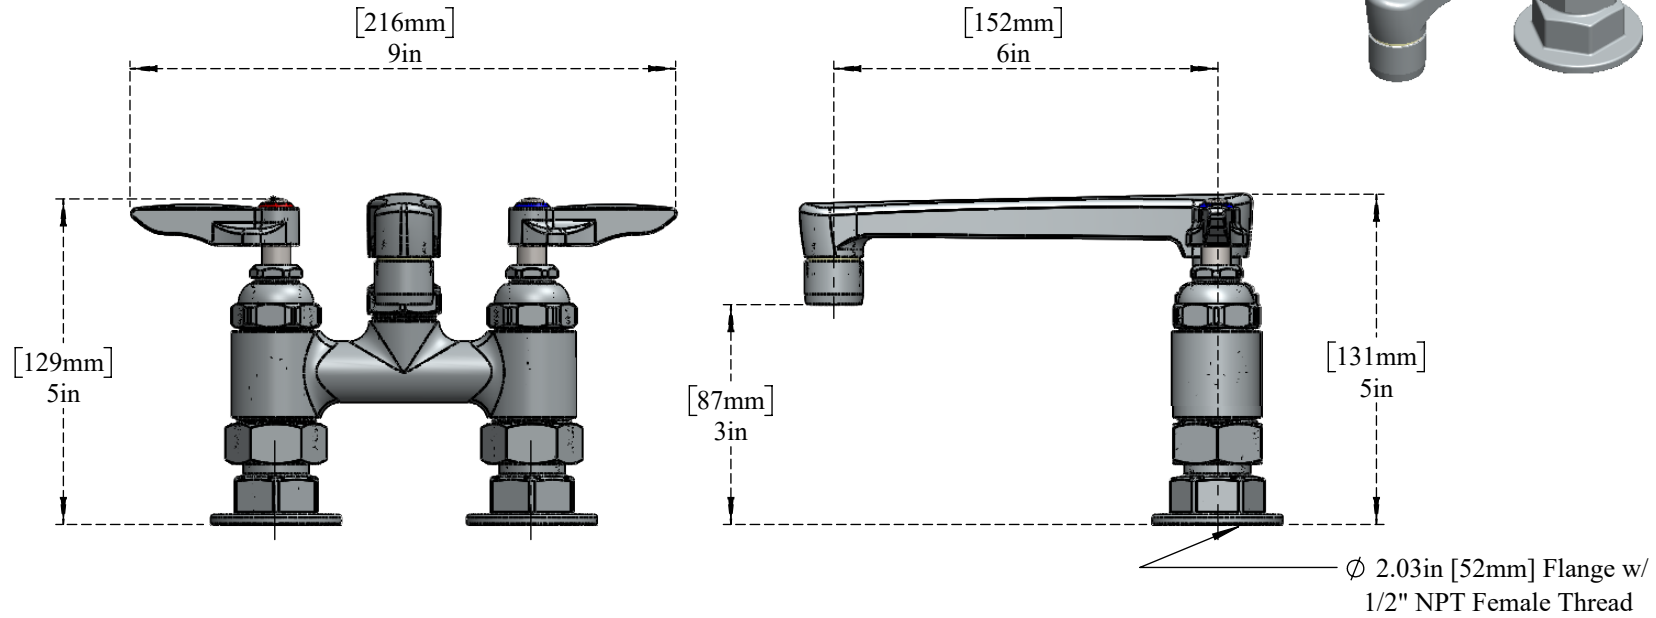

PART NO.-

C8577 Line Drawing

TITLE-

Double Pantry Faucet, Double Hole Base, 4" Deck Mount, 6" Cast Spout

ALUIDS

Note:- Information provided for reference only.

* This document and the information thereon is the property of Krome Dispense Pvt Ltd. & its subsidiaries. Any reproduction in part or as a whole without the written permission of Krome Dispense Pvt Ltd. is prohibited.

All dimensions are in inches, mm (in bracket)