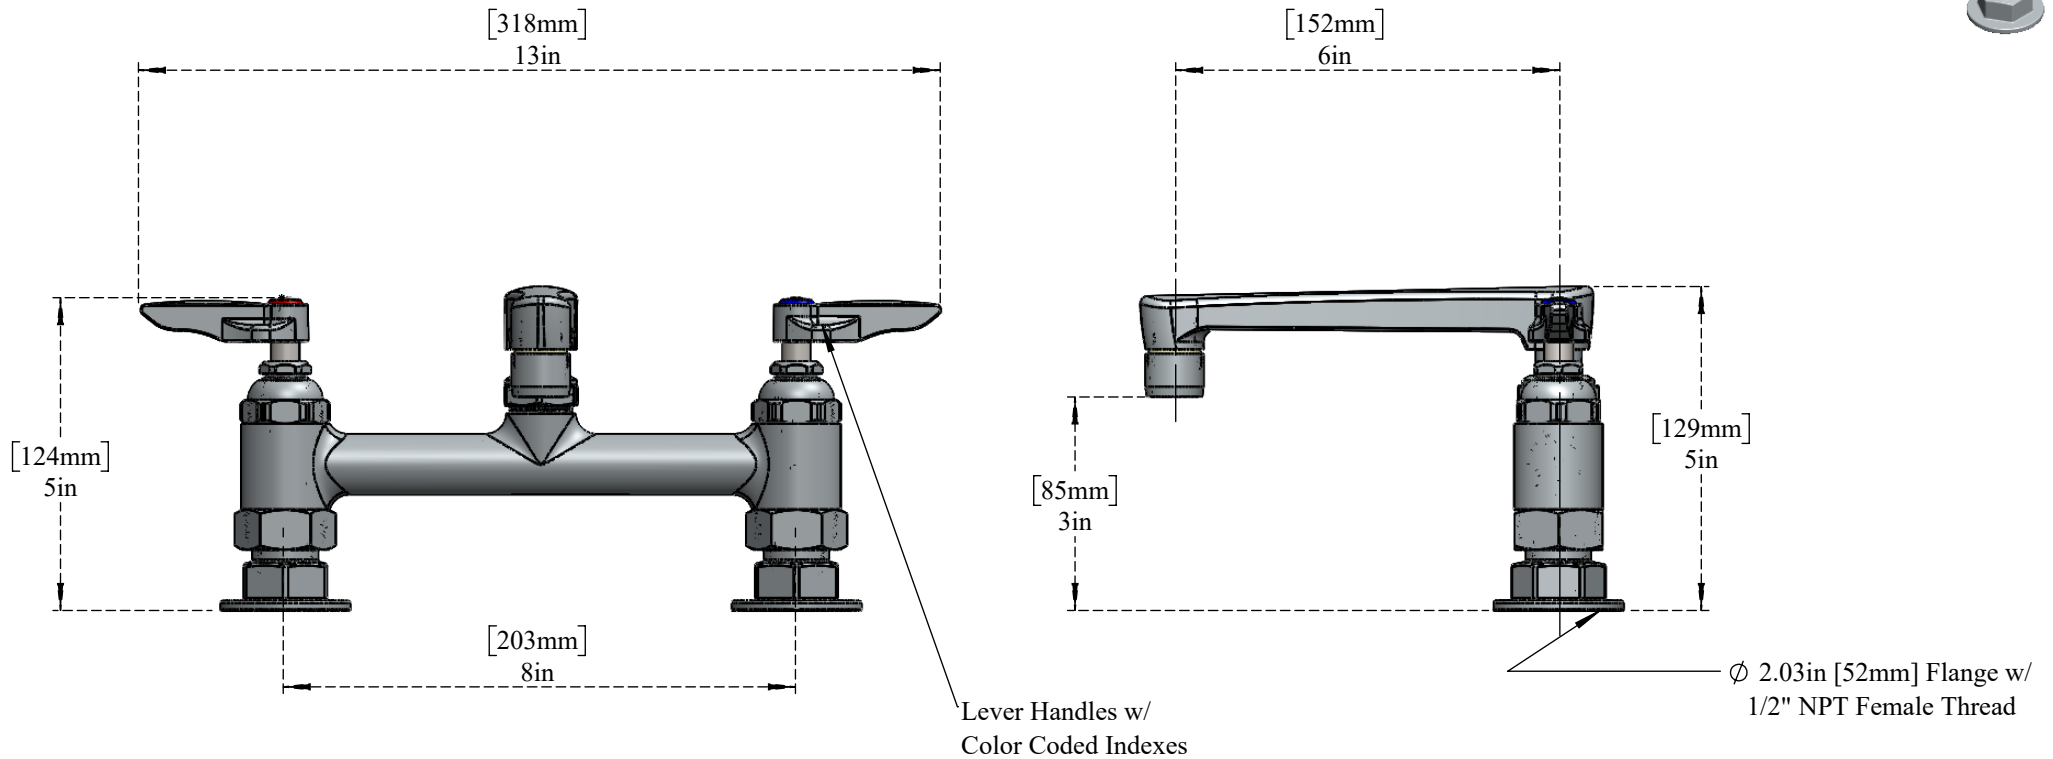

PART NO.-

C8578 Line Drawing

TITLE-

Double Pantry Faucet, Double Hole Base, 8" Deck Mount, 6" Cast Spout

All dimensions are in inches, mm (in bracket)

Note:- Information provided for reference only.

* This document and the information thereon is the property of Krome Dispense Pvt Ltd. & its subsidiaries. Any reproduction in part or as a whole without the written permission of Krome Dispense Pvt Ltd. is prohibited.