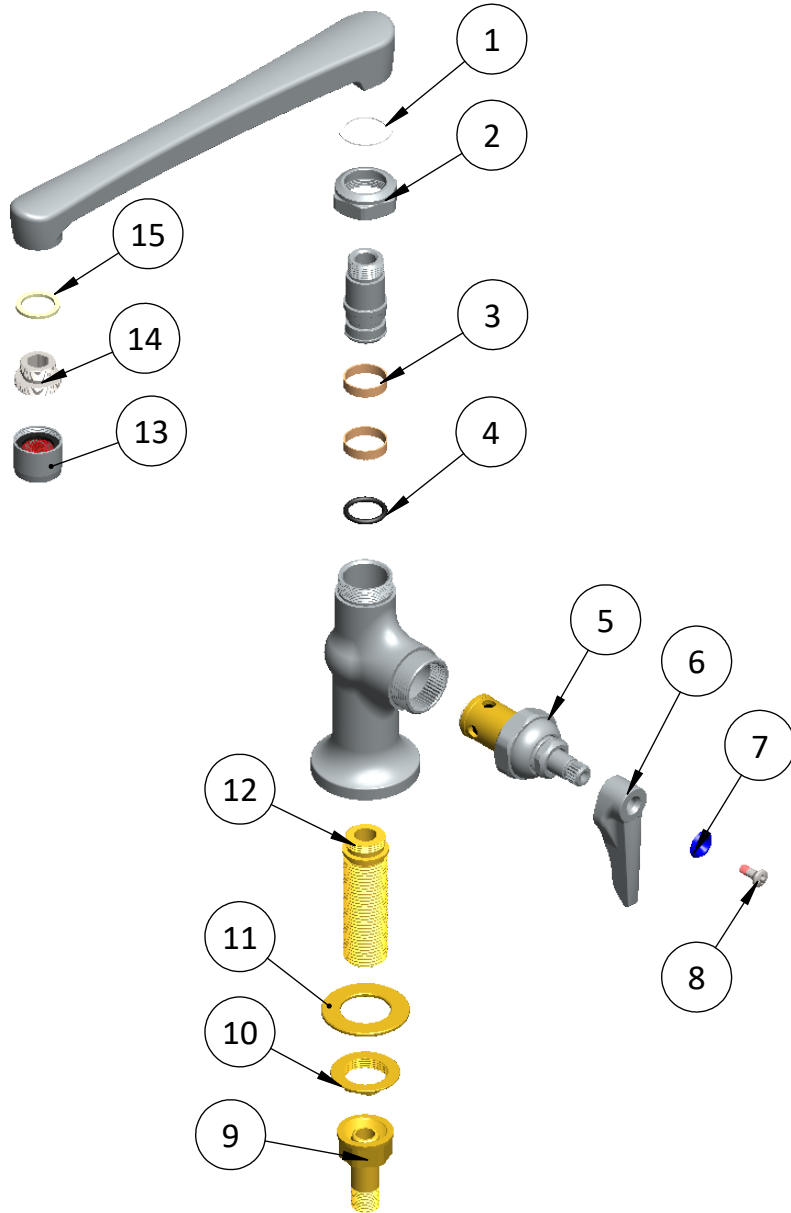

Deck Mount Pantry Faucets

Single Pantry Faucet, Single Hole
Base, Deck Mount, 6" Cast Spout
C8608

Sr.No.	Part No.	Part Name	Qty.
1	C8145.01.04	Swivel Washer	1
2	C8145.01.03	Swivel Hexnut	1
3	C8145.01.05	Swivel Sleeve	2
4	C753.04	O-Ring For Quick Disconnect	1
5	C8138	Spindle Assembly Cold (LH)	1
6	C8135	Lever	1
7	C8137	Cold Index (Blue)	1
8	C8139	Oval (Raised Head) Nylock Screw for Handle	1
9	C8452	1/4" NPT Tailpeice & Nut	1
10	C8112.03	Lock Nut for Wall Faucet Mounting Kit	1
11	C8118.02	Brass washer for deck faucet mounting kit	1
12	C8183.01.02	Threaded Bush for Single Pantry Base Faucet	1
13	C8202.02	Aerator Holder	1
14	C8506.03	Adapter	1
15	C8145.02.02	Spout Washer	1