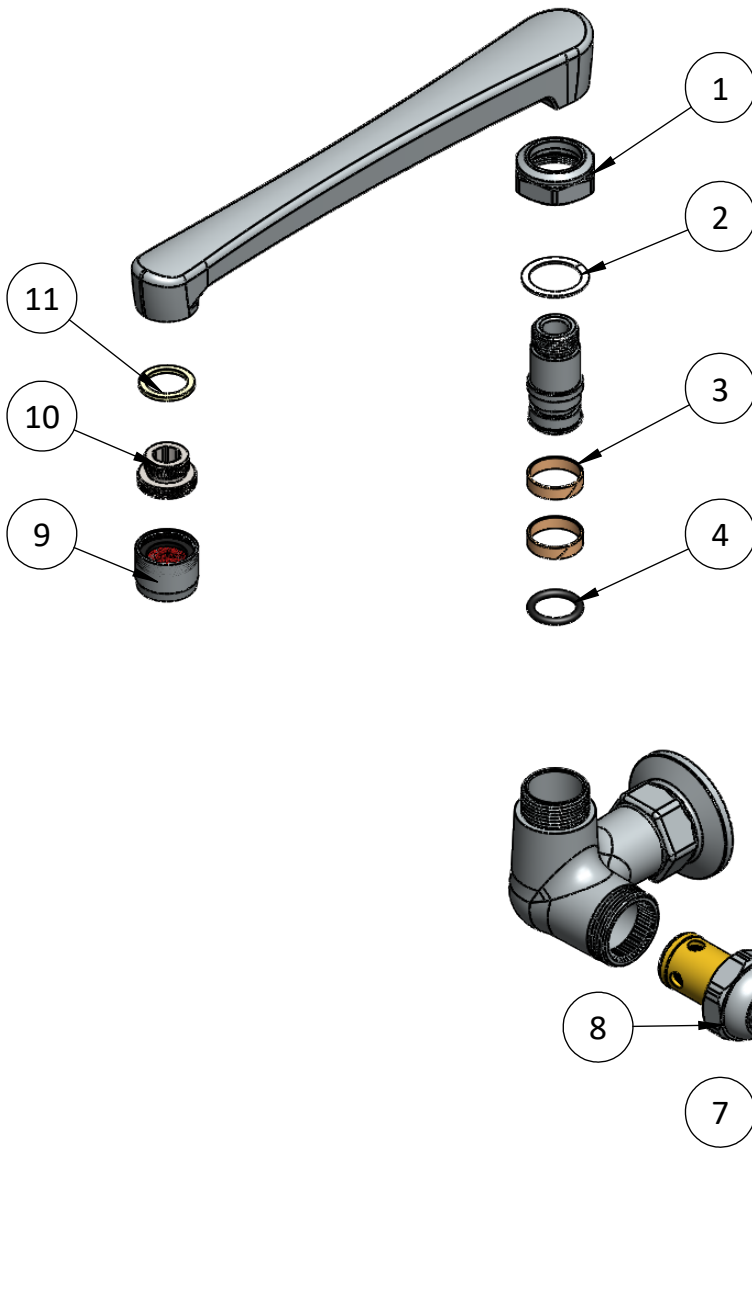

## Wall Mount Pantry Faucets

Single Pantry Faucet, Single Hole Base,  
Wall Mount, 8" Cast Spout  
C8609

Sr.No.	Part No.	Part Name	Qty.
1	C8145.01.03	Swivel Hexnut	1
2	C8145.01.04	Swivel Washer	1
3	C8145.01.05	Swivel Sleeve	2
4	C753.04	O-Ring For Quick Disconnect	1
5	C8139	Oval ( Raised Head) Nylock Screw for Handle	1
6	C8137	Cold Index (Blue)	1
7	C8135	Lever	1
8	C8138	Spindle Assembly Cold (LH)	1
9	C8506.51	2.20 GPM Aerator Holder Sub-Assembly	1
10	C8506.03	Adapter	1
11	C8145.02.02	Spout Washer	1