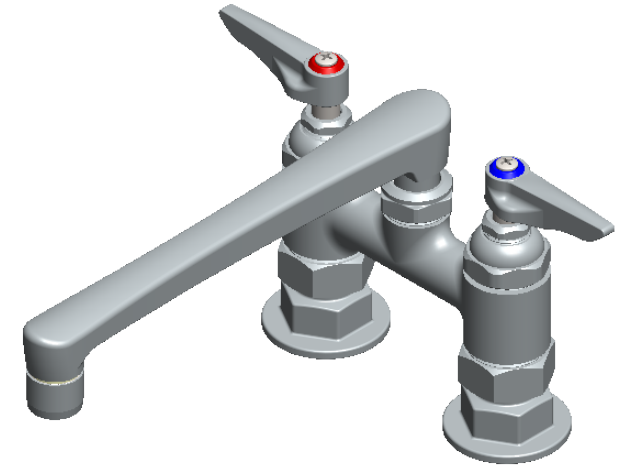

PART NO.-

C8611 Line Drawing

TITLE-

Double Pantry Faucet, Double Hole Base, 4" Deck Mount, 8" Cast Spout

**ALUIDS**

Note:- Information provided for reference only.

\* This document and the information thereon is the property of Krome Dispense Pvt Ltd. & its subsidiaries. Any reproduction in part or as a whole without the written permission of Krome Dispense Pvt Ltd. is prohibited.

All dimensions are in inches, mm (in bracket)