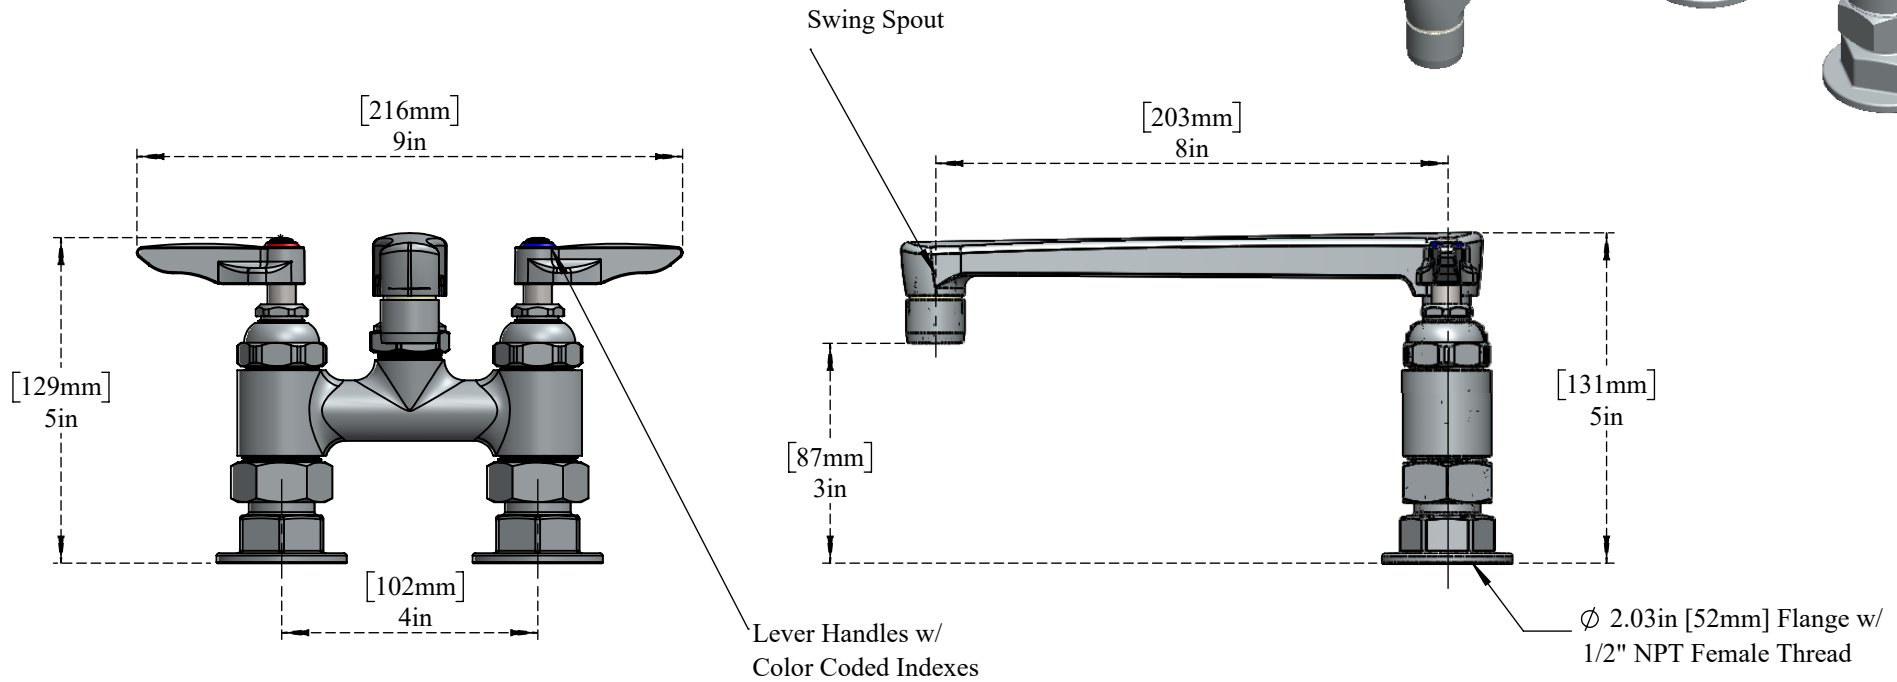

PART NO.-

C8611 Line Drawing

TITLE-

Double Pantry Faucet, Double Hole Base, 4" Deck Mount, 8" Cast Spout

**ALUIDS**

Note:- Information provided for reference only.

\* This document and the information thereon is the property of Krome Dispense Pvt Ltd. & its subsidiaries. Any reproduction in part or as a whole without the written permission of Krome Dispense Pvt Ltd. is prohibited.

All dimensions are in inches, mm (in bracket)