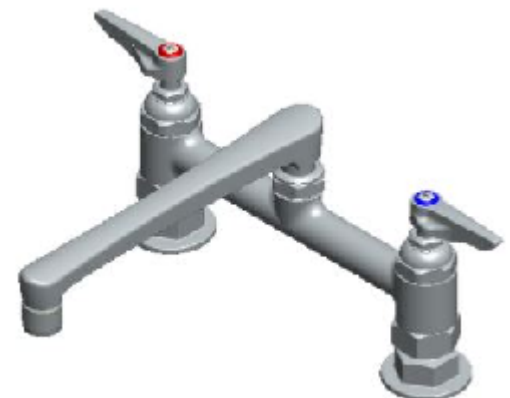

US & Canada :- +1-678 666 2001
Asia:- +91-9814203010

Krome USA Inc. reserves the right to make revisions to product specifications without any notice
For most updated specification sheet , go to www.aluids.com