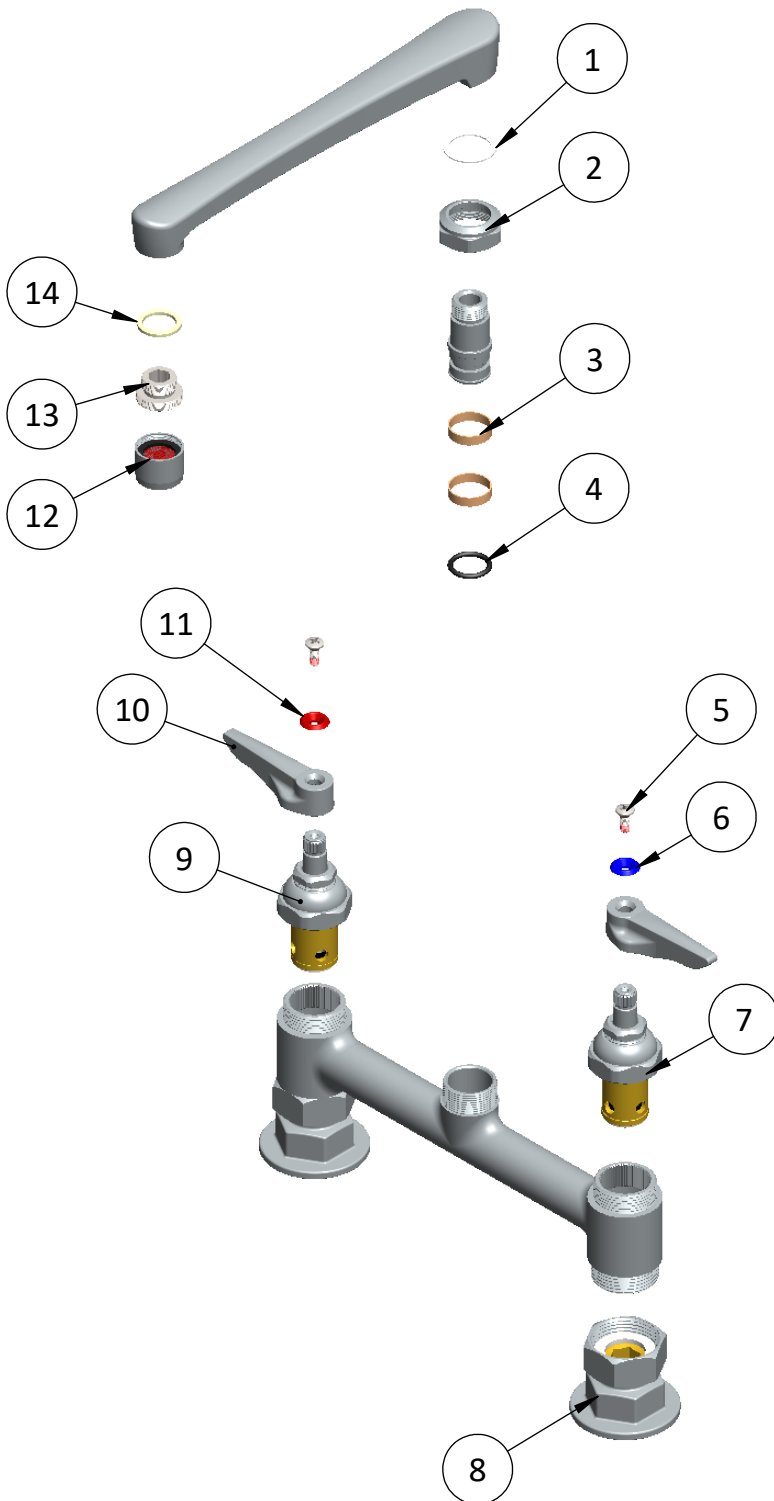

Deck Mount Pantry Faucets

**Double Pantry Faucet, Double Hole Base,
8" Deck Mount, 8" Cast Spout
C8612**

Sr.No.	Part No.	Part Name	Qty.
1	C8145.01.04	Swivel Washer	1
2	C8145.01.03	Swivel Hexnut	1
3	C8145.01.05	Swivel Sleeve	2
4	C753.04	O-Ring For Quick Disconnect	1
5	C8139	Oval (Raised Head) Nylock Screw for Handle	2
6	C8137	Cold Index (Blue)	1
7	C8138	Spindle Assembly Cold (LH)	1
8	C8121	1/2" NPT Female Eccentric Flange assembly with washer	2
9	C8134	Spindle Assembly Hot (RH)	1
10	C8135	Lever	2
11	C8136	Hot Index (Red)	1
12	C8506.51	2.20 GPM Aerator Holder Sub-Assembly	1
13	C8506.03	Adapter	1
14	C8145.02.02	Spout Washer	1