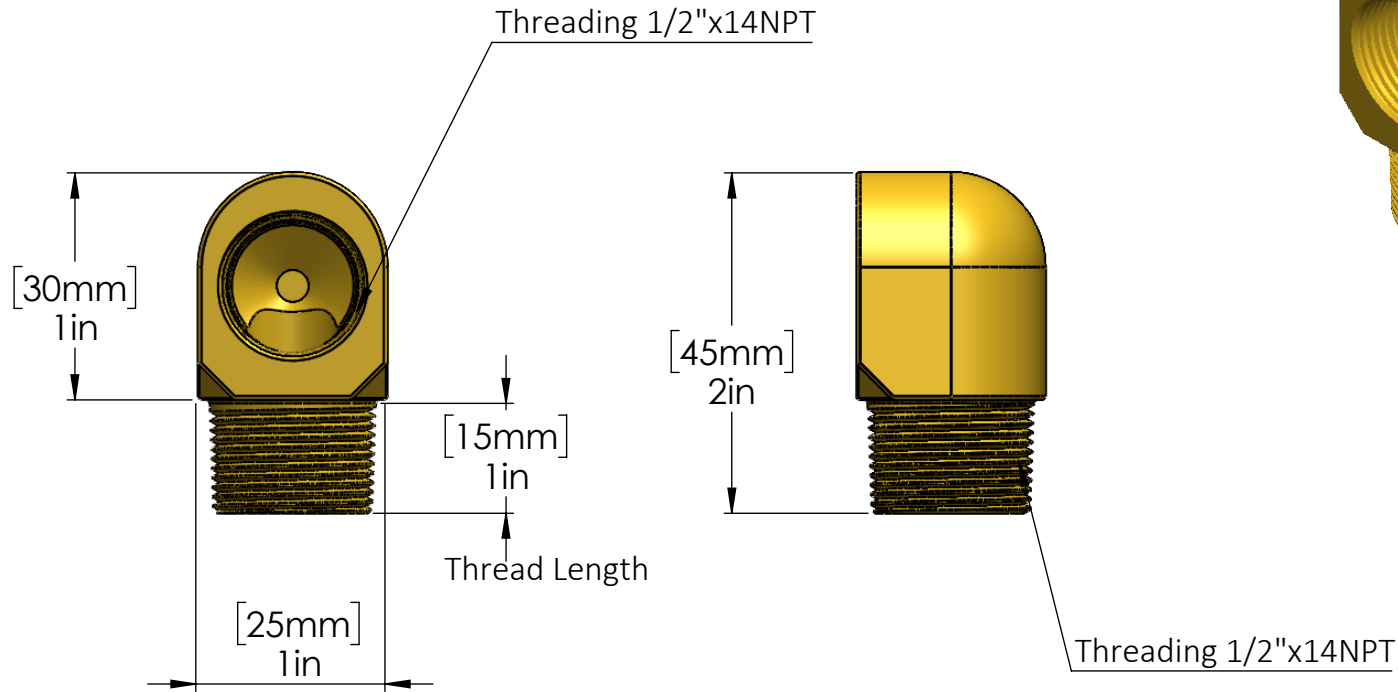

PART NO.-

C8588

TITLE-

Kit for Wall mounted Faucet-Short Elbow (1/2" NPT Female X Male)

All dimensions are in inches, mm (in bracket)

ALUIDS

Note:- Information provided for reference only.

* This document and the information thereon is the property of Krome Dispense Pvt Ltd. & its subsidiaries. Any reproduction in part or as a whole without the written permission of Krome Dispense Pvt Ltd. is prohibited.