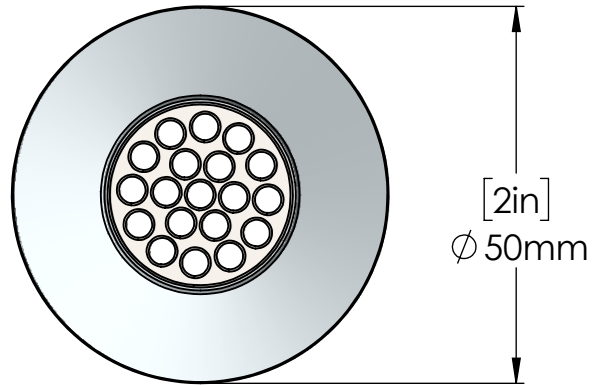

PART NO.-

C8621 line drawing

TITLE-

1" NPS Male X1.5" Long Chrome Plated-Brass Drain

Threading
NPS 1" X 11.5

All dimensions are in mm, inches(in bracket)

ALUIDS

Note:- Information provided for reference only.