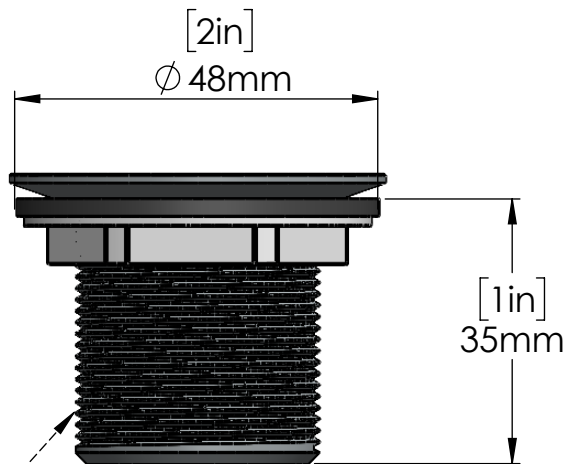

PART NO.-

C8621 line drawing

TITLE-

1" NPS Male X1.5" Long Chrome Plated-Brass Drain

Threading
NPS 1" X 11.5

All dimensions are in mm, inches(in bracket)

ALUIDS

Note:- Information provided for reference only.