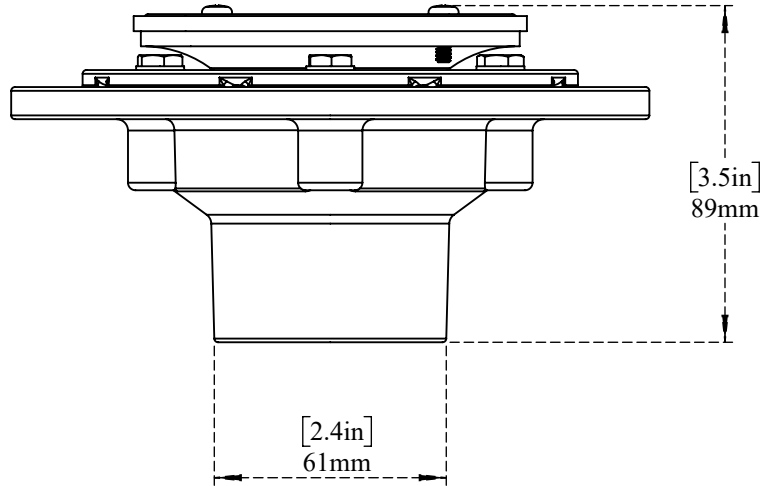

PART NO.-

C8963 Line

TITLE-

Cast Iron Shower Drain with 4" Round Chrome Grate

All dimensions are in mm, inches (in bracket)

ALUIDS

Note:- Information provided for reference only.

* This document and the information thereon is the property of Krome Dispense Pvt Ltd. & its subsidiaries. Any reproduction in part or as a whole without the written permission of Krome Dispense Pvt Ltd. is prohibited.