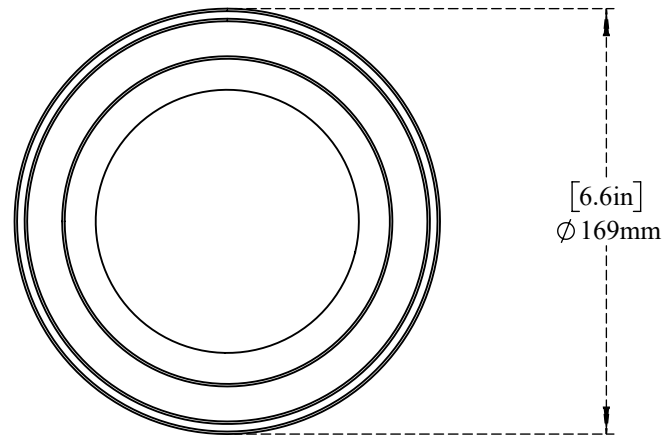

PART NO.-

C8963 Line

TITLE-

Cast Iron Shower Drain with 4" Round Chrome Grate

All dimensions are in mm, inches (in bracket)

ALUIDS

Note:- Information provided for reference only.

* This document and the information thereon is the property of Krome Dispense Pvt Ltd. & its subsidiaries. Any reproduction in part or as a whole without the written permission of Krome Dispense Pvt Ltd. is prohibited.