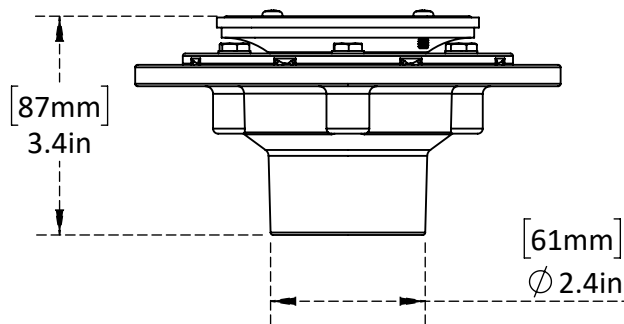

### Options Available :-

Part Number	Name	Drain Pattern
C8963	Cast Iron Shower Drain with 4" Round Chrome Grate	Round
C8964	Cast Iron Floor Shower Drain With 4" Square Chrome Grate	Square

### Product Dimensions:-

Round Pattern

Square Pattern