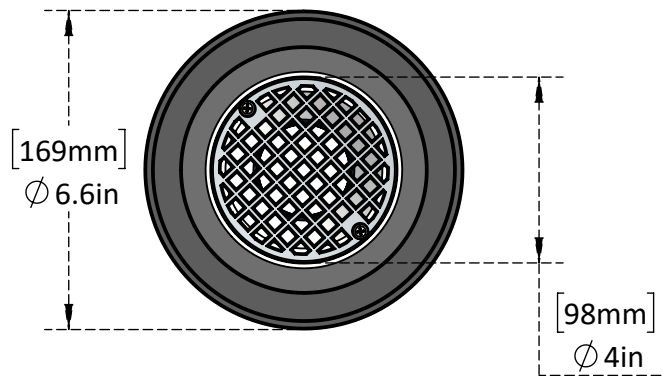

### Features and Benefits:-

- Threaded strainer fixed with the lower part.
- All metal Parts gives long life working Assurance
- Durable material and is According to Standard.
- Chrome polished grate.
- Available in Two Shapes of Grate Circular and Square.
- The grooved collar works as weep holes while the grooved flange adapter provides a strong sea

### Options Available :-

Part Number	Name	Drain Pattern
C8963	Cast Iron Shower Drain with 4" Round Chrome Grate	Round
C8964	Cast Iron Floor Shower Drain With 4" Square Chrome Grate	Square

### Product Dimensions:-

Round Pattern

Square Pattern