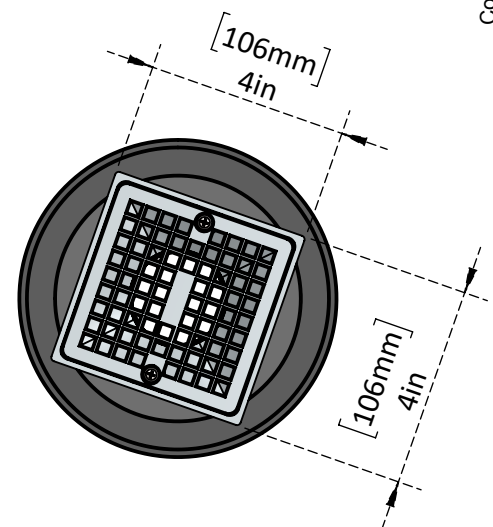

### Features and Benefits:-

- Threaded strainer fixed with the lower part.
- All metal Parts gives long life working Assurance
- Durable material and is According to Standard.
- Chrome polished grate.
- Available in Two Shapes of Grate Circular and Square.
- The grooved collar works as weep holes while the grooved flange adapter provides a strong sea

### Options Available :-

Part Number	Name	Drain Pattern
C8963	Cast Iron Shower Drain with 4" Round Chrome Grate	Round
C8964	Cast Iron Floor Shower Drain With 4" Square Chrome Grate	Square

### Product Dimensions:-

Round Pattern

Square Pattern