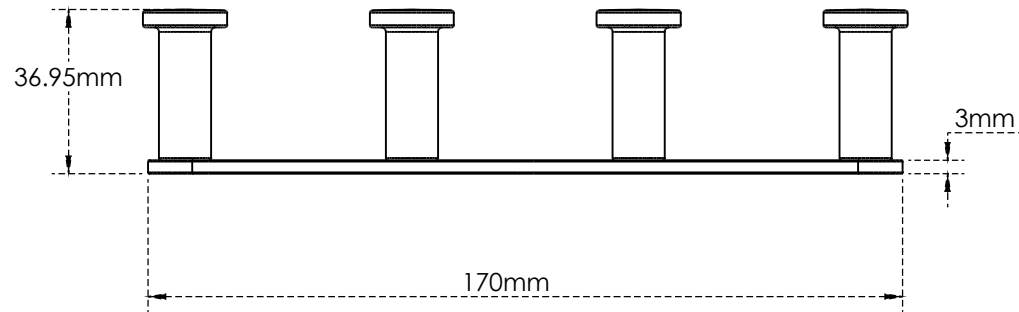

**Product Dimensions:-**

Copyright © 2017 Krome USA Inc. All Rights Reserved

US & Canada :- +1-678 666 2001  
Asia:- +91-9814203010

Krome USA Inc. reserves the right to make revisions to product specifications without any notice  
For most updated specification sheet , go to [www.aluids.com](http://www.aluids.com)