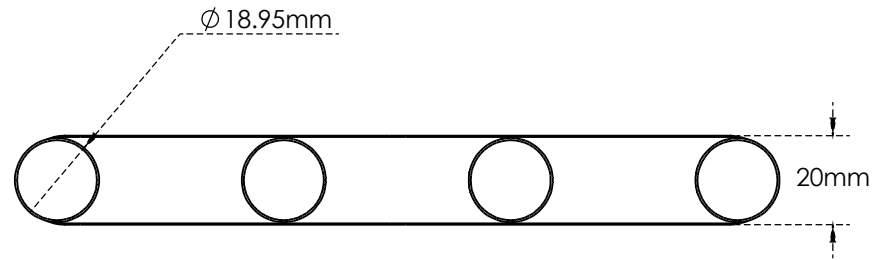

**Product Dimensions:-**

Copyright © 2017 Krome USA Inc. All Rights Reserved

US & Canada :- +1-678 666 2001  
Asia:- +91-9814203010

Krome USA Inc. reserves the right to make revisions to product specifications without any notice  
For most updated specification sheet , go to [www.aluids.com](http://www.aluids.com)