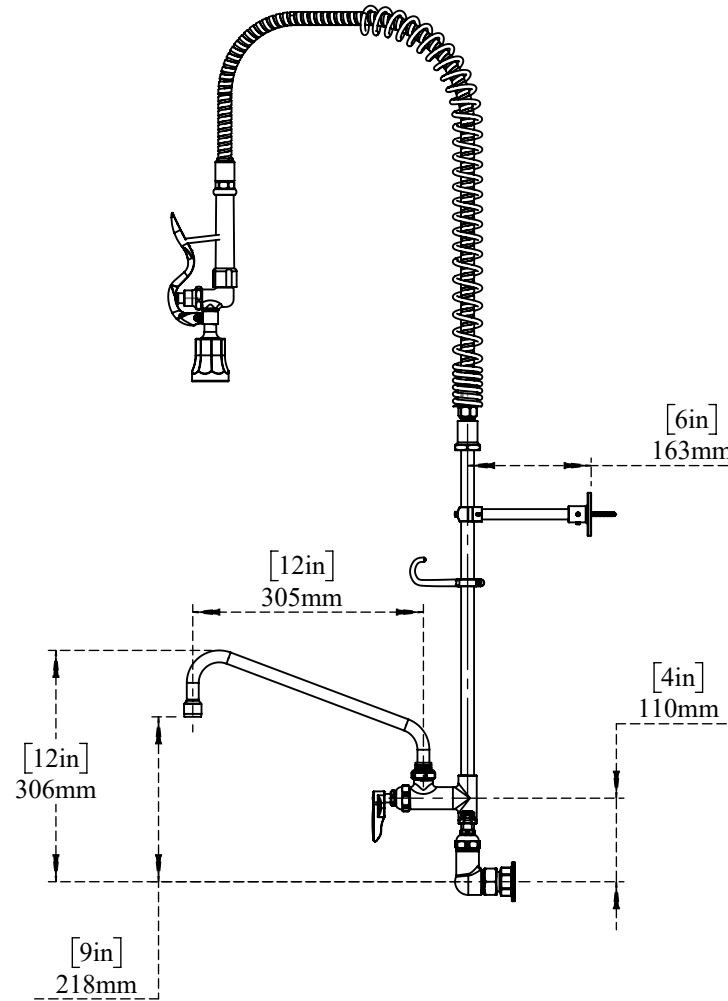

PART NO.-

C8466 Line Drawing

TITLE-

8" Center Wall Mount Pre-Rinse with Wall Bracket and Add-ON Faucet with 12" Spout

Note : Height can be vary

**ALUIDS**

Note:- Information provided for reference only.

\* This document and the information thereon is the property of Krome Dispense Pvt Ltd. &its subsidiaries. Any reproduction in part or as a whole without the written permission of Krome Dispense Pvt Ltd. is prohibited.

All dimensions are in inches, mm (in bracket)