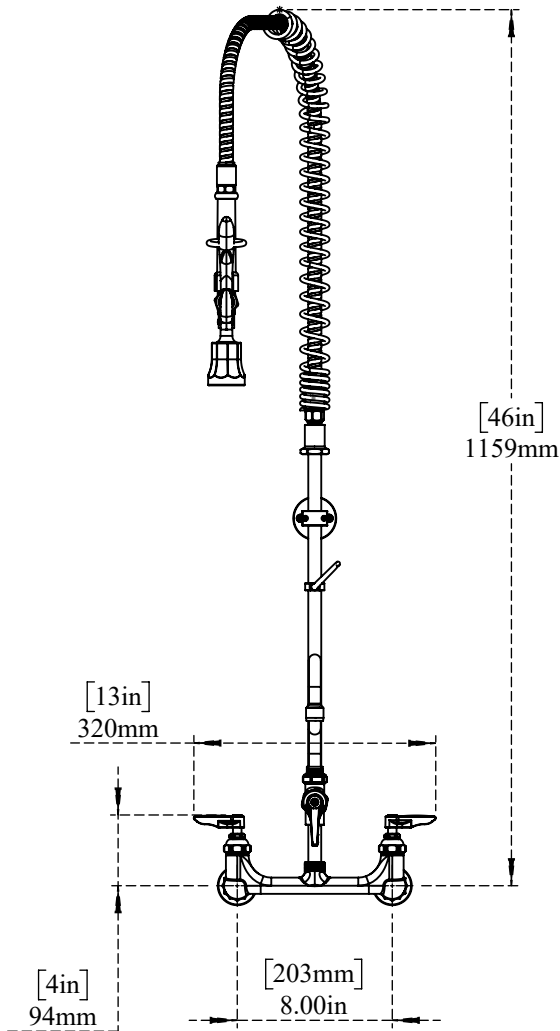

PART NO.-

C8466 Line Drawing

TITLE-

8" Center Wall Mount Pre-Rinse with Wall Bracket and Add-ON Faucet with 12" Spout

Note : Height can be vary

**ALUIDS**

Note:- Information provided for reference only.

\* This document and the information thereon is the property of Krome Dispense Pvt Ltd. &its subsidiaries. Any reproduction in part or as a whole without the written permission of Krome Dispense Pvt Ltd. is prohibited.

All dimensions are in inches, mm (in bracket)