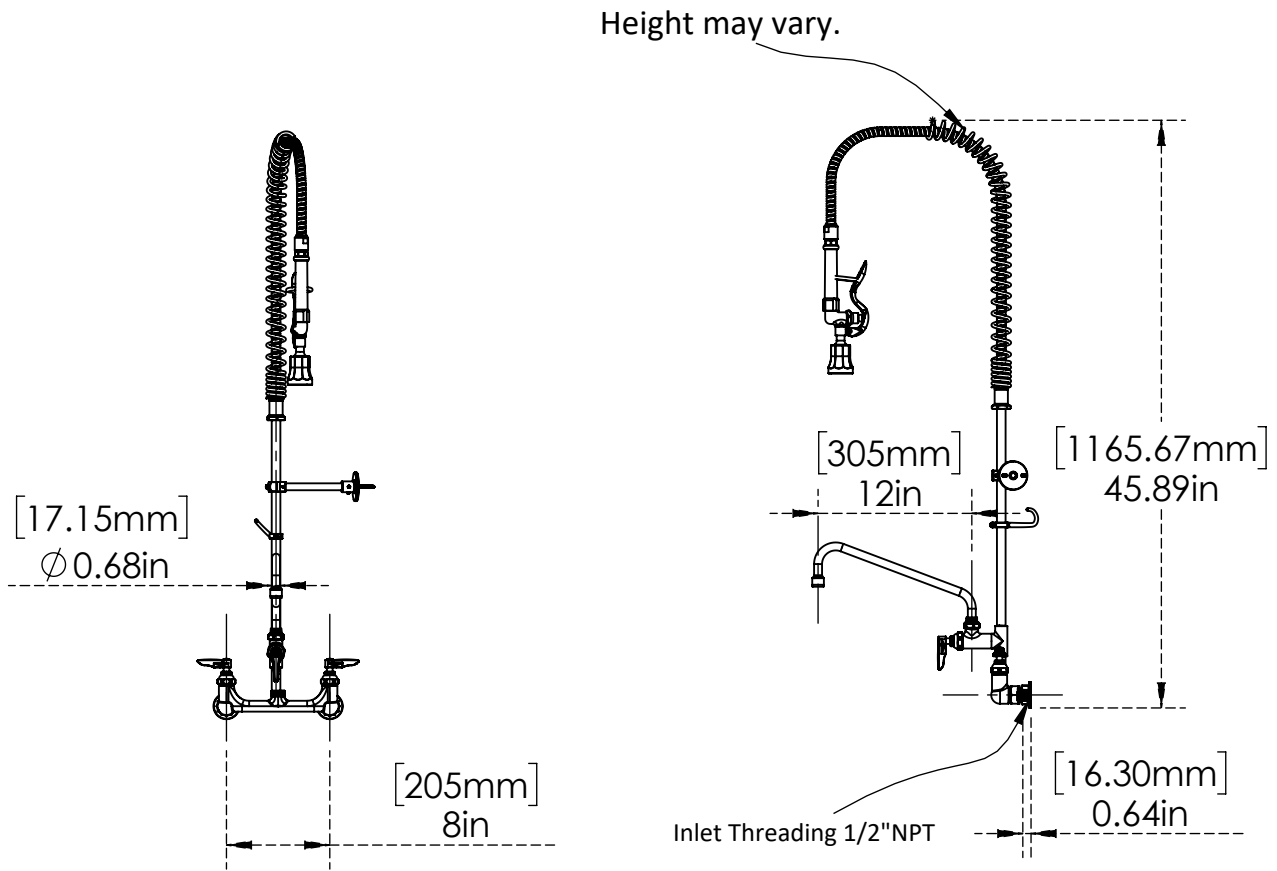

### Features & Benefits:

- Faucet with 8" Centers.
- Built-in Quarter Turn Cartridges.
- Includes 1/2" Female Inlet (C8121).
- Inlet Kit (C8118) Sold Separately.
- 1.2GPM @ 60PSI Spray Valve.
- 18" Riser Tube.
- Lever Handles with Color Coded Red & Blue Indexes.
- Add-On Faucet with 12" spout.

## Product Dimensions:-

## Options Available:-

Part No	Spray Valve(@ 60PSI)	Finish	Mounting System	Center Distance	Inlet	Add on Faucet
C8141	1.2 GPM	Polished Chrome	Wall Mount	8"	1/2" NPT	No
C8198	1.42 GPM	Polished Chrome	Wall Mount	8"	1/2" NPT	No
C8467	1.42 GPM	Polished Chrome	Wall Mount	8"	1/2" NPT	Yes