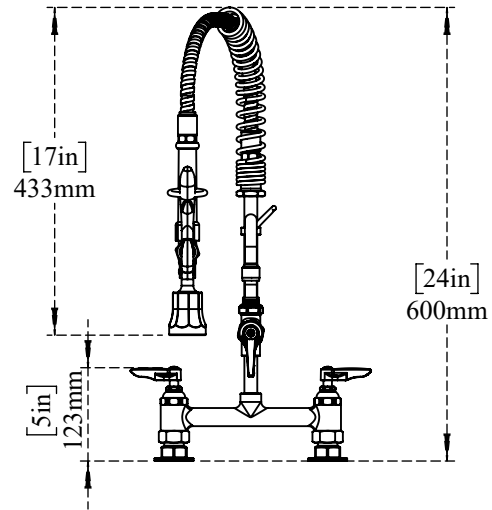

PART NO.-

C8467 Line Drawing

TITLE-

8" Center Wall Mount Space Saver Pre-Rinse and Add-ON Faucet with 8" Spout

ALUIDS

Note:- Information provided for reference only.

* This document and the information thereon is the property of Krome Dispense Pvt Ltd. &its subsidiaries. Any reproduction in part or as a whole without the written permission of Krome Dispense Pvt Ltd. is prohibited.

All dimensions are in mm,inches (in bracket)