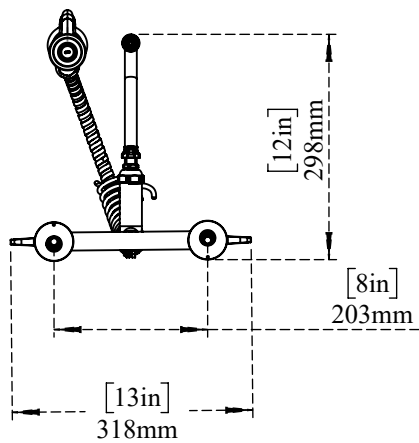

PART NO.-

C8467 Line Drawing

TITLE-

8" Center Wall Mount Space Saver Pre-Rinse and Add-ON Faucet with 8" Spout

ALUIDS

Note:- Information provided for reference only.

* This document and the information thereon is the property of Krome Dispense Pvt Ltd. &its subsidiaries. Any reproduction in part or as a whole without the written permission of Krome Dispense Pvt Ltd. is prohibited.

All dimensions are in mm,inches (in bracket)