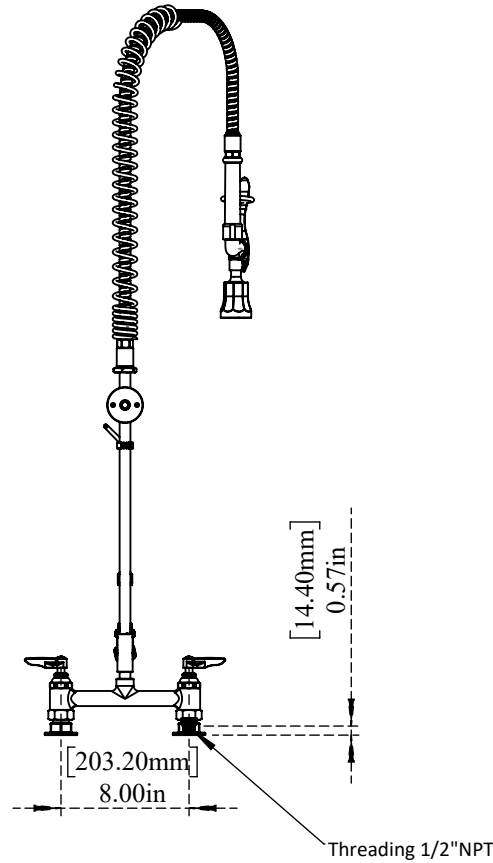

PART NO.-

C8468 line drawing

TITLE-

8" Center Deck Mount Pre-Rinse with Wall Bracket and Add on Faucet with 12" Spout

ALUIDS

Note:- Information provided for reference only.

* This document and the information thereon is the property of Krome Dispense Pvt Ltd. &its subsidiaries. Any reproduction in part or as a whole without the written permission of Krome Dispense Pvt Ltd. is prohibited.

All dimensions are in inches, mm (in bracket)