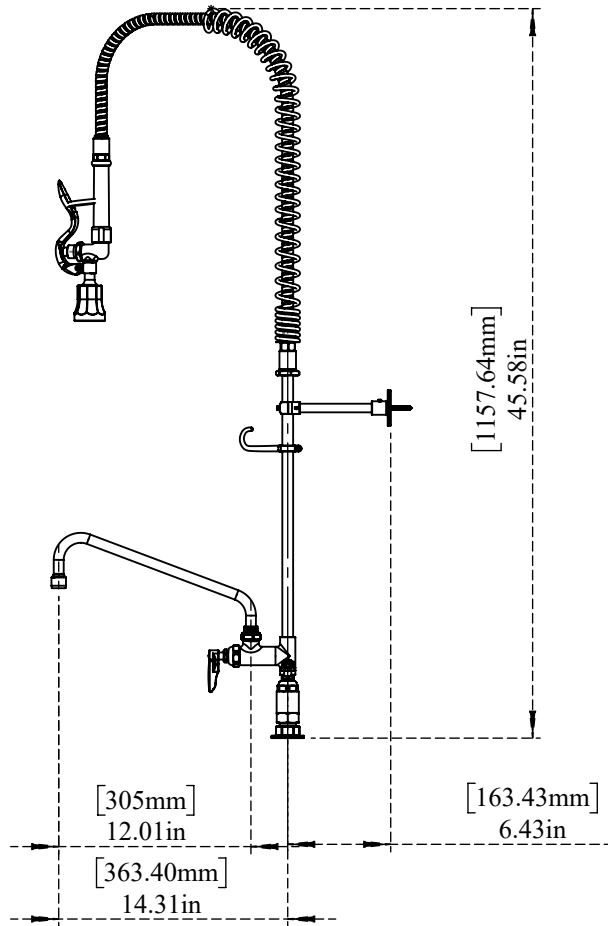

PART NO.-

C8468 line drawing

TITLE-

8" Center Deck Mount Pre-Rinse with Wall Bracket and Add on Faucet with 12" Spout

ALUIDS

Note:- Information provided for reference only.

* This document and the information thereon is the property of Krome Dispense Pvt Ltd. &its subsidiaries. Any reproduction in part or as a whole without the written permission of Krome Dispense Pvt Ltd. is prohibited.

All dimensions are in inches, mm (in bracket)