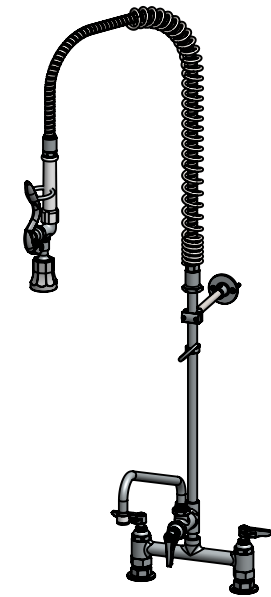

PART NO.-

C8468 line drawing

TITLE-

8" Center Deck Mount Pre-Rinse with Wall Bracket and Add on Faucet with 12" Spout

ALUIDS

Note:- Information provided for reference only.

* This document and the information thereon is the property of Krome Dispense Pvt Ltd. &its subsidiaries. Any reproduction in part or as a whole without the written permission of Krome Dispense Pvt Ltd. is prohibited.

All dimensions are in inches, mm (in bracket)