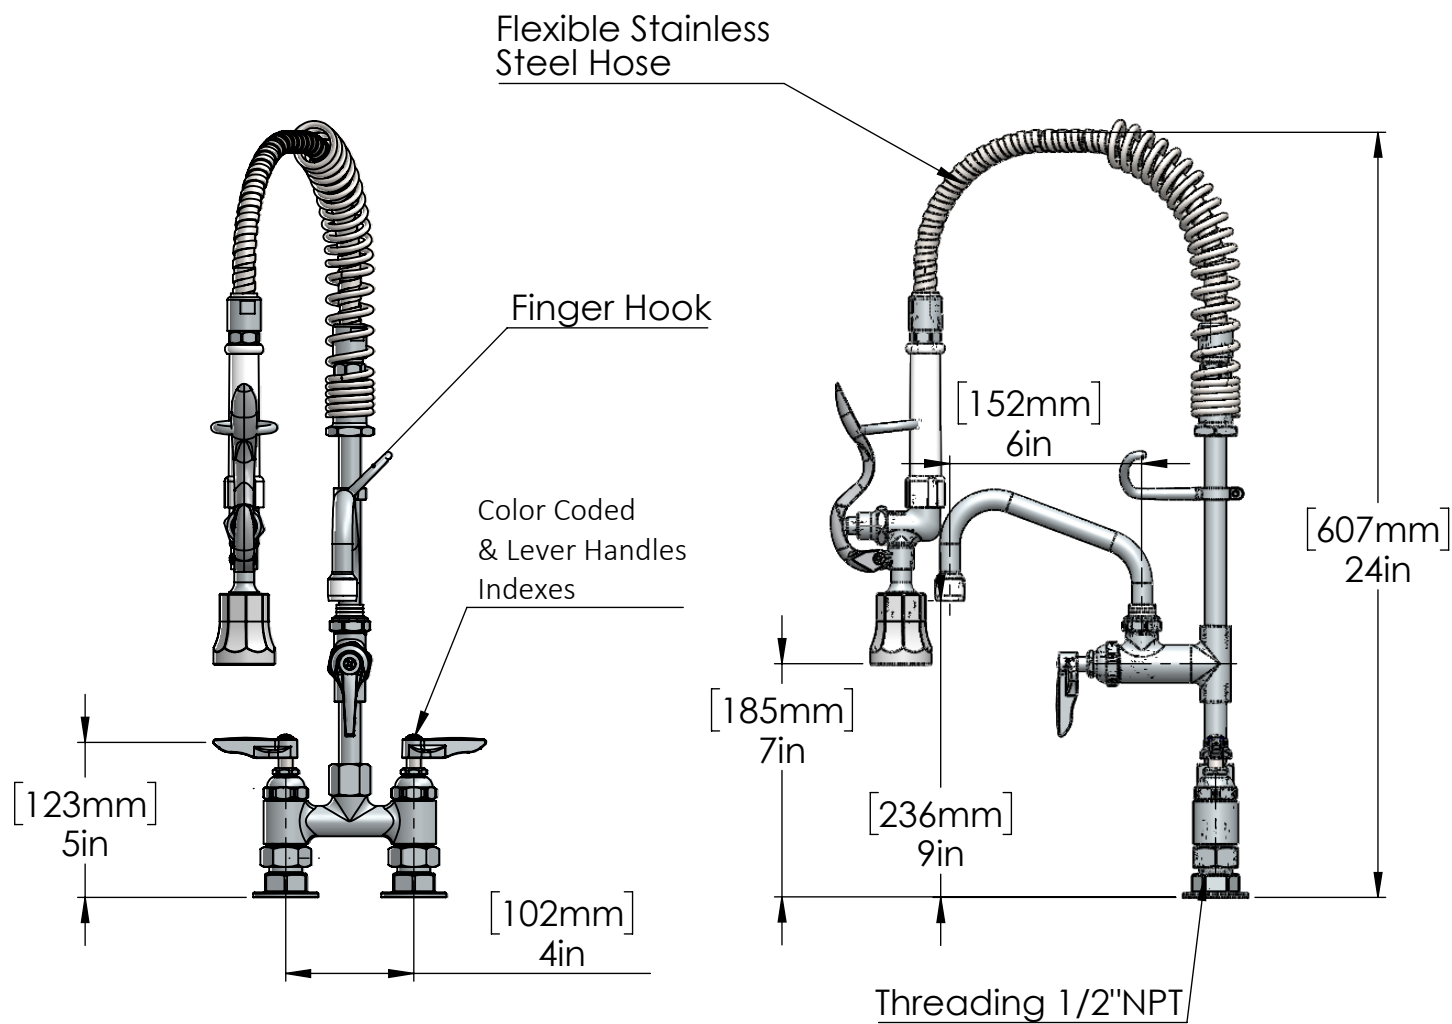

**PART NO.-**

**C8567 line Drawing**

**TITLE-** 4" Center Deck Mount Pre-Rinse -1.15 GPM with Wall Bracket and Add on Faucet with 6" Spout

All dimensions are in inches, mm (in bracket)

**ALUIDS**

**Note:-** Information provided for reference only.