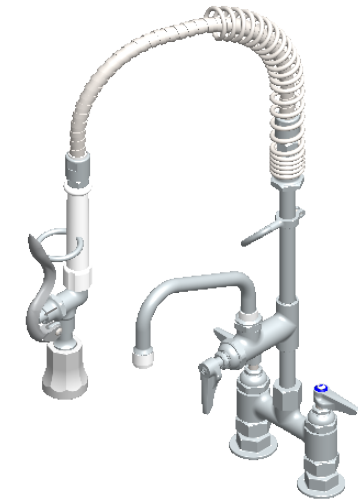

**PART NO.-**

**C8567 line Drawing**

**TITLE-** 4" Center Deck Mount Pre-Rinse -1.15 GPM with Wall Bracket and Add on Faucet with 6" Spout

All dimensions are in inches, mm (in bracket)

**ALUIDS**

**Note:-** Information provided for reference only.