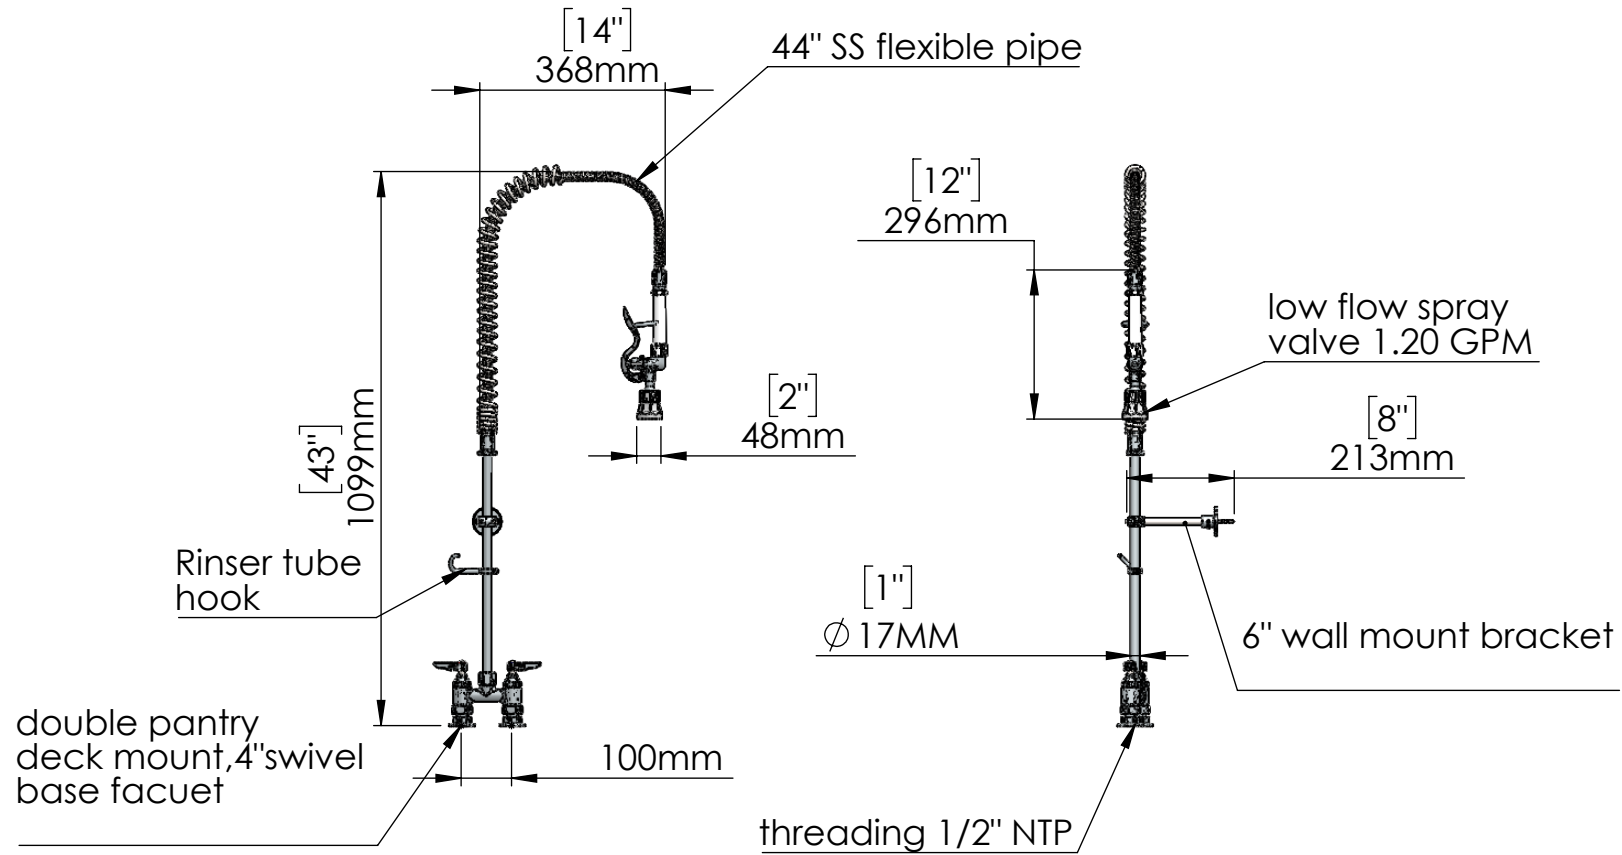

PART NO.-

C8572 LINE DRAWING

TITLE-

4" Center Deck Mount Pre-Rinse -1.15 GPM Long Height – Double lever

ALUIDS

Note:- Information provided for reference only.

All dimensions are in inches, mm (in bracket)

* This document and the information thereon is the property of Krome Dispense Pvt Ltd. & its subsidiaries. Any reproduction in part or as a whole without the written permission of Krome Dispense Pvt Ltd. is prohibited.