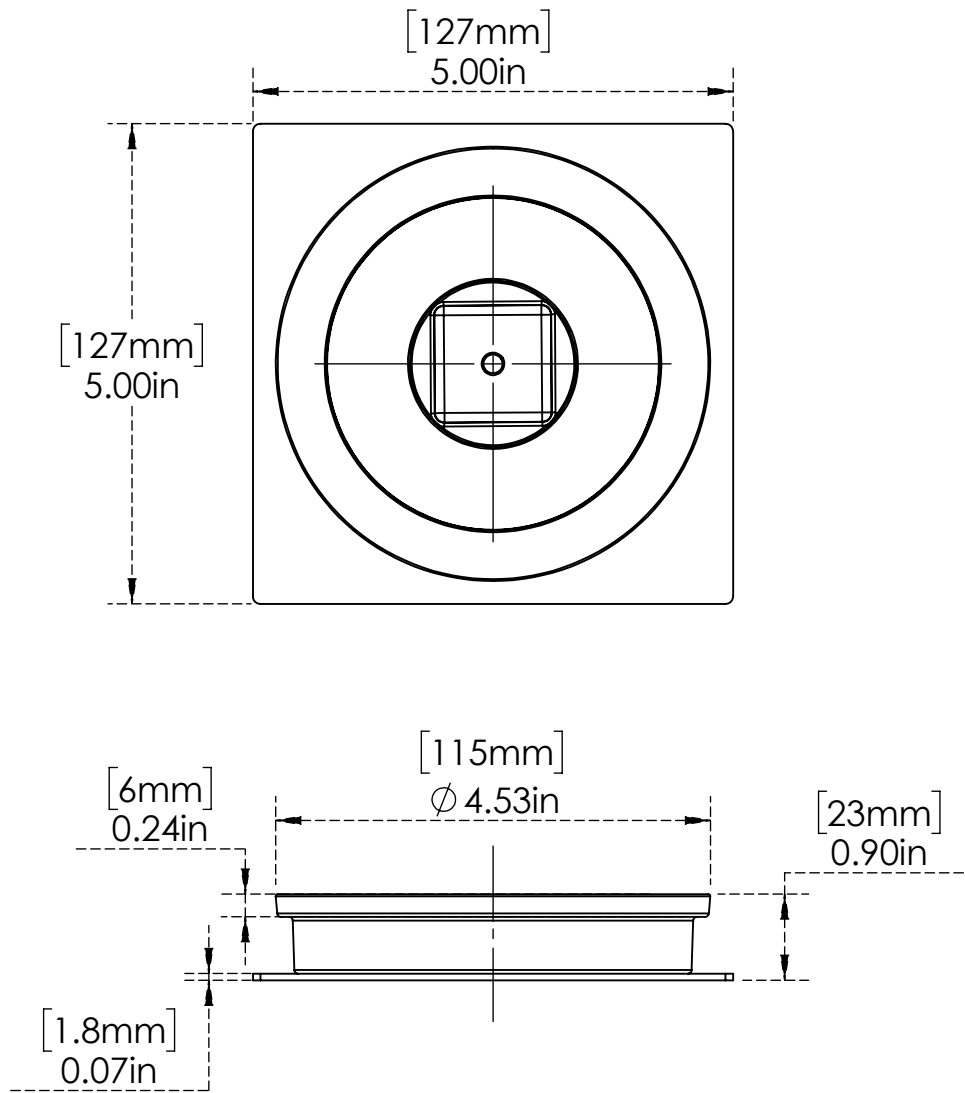

C8968

Strainer: Brushed Finish
Frame : Powdered Coated

Warranty: Two Years (Limited)

Product Dimensions:-

Specifications:- Material:

- 1) Cover Plate : SS 304
- 2) Clean Out Plug : SS 304
- 3) Plug Body : SG Iron