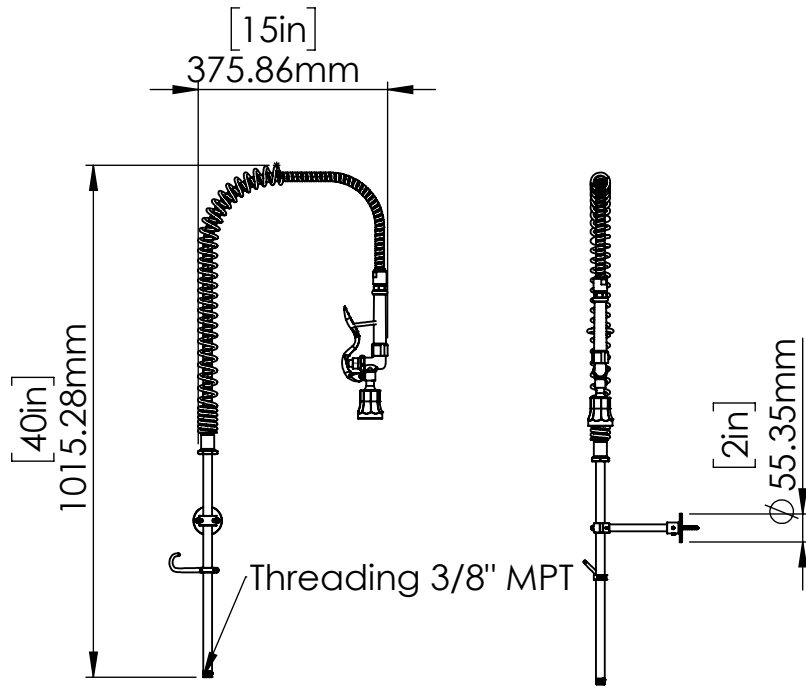

Product Dimensions:-

Features & Benefits:

- Knife Cutting Style Spray Valve is efficient and effective.
- Helps to remove food waste from dishes preceding to dishwashing.
- Efficiently wash off the dishware.
- It is easy to install.
- 18 riser 44" hose and 1.15GPM

Options available

Part No.	Part Name	Finish	Flexible hose Length
C9527	Pre-Rinse with 18" Riser, 44" Hose & 1.15GPM Shower Spray Valve- Less Base Faucet	Polished Chrome	44"