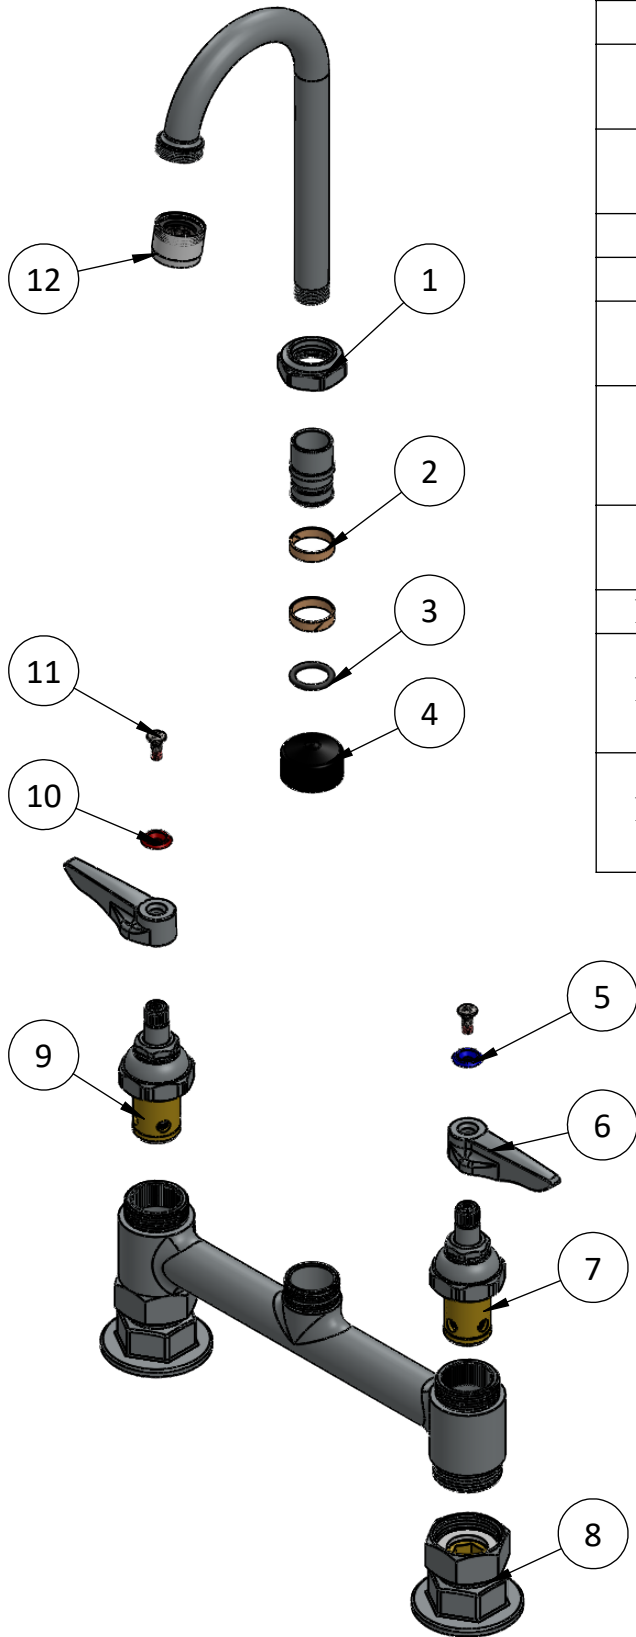

Deck Mount Pantry Faucets

Double Pantry Faucet ,Deck Mount,8" Centers ,
3-1/2" WIDE Swivel Gooseneck , Lever Handles
C8196

Sr.No.	Part No.	Part Name	Qty.
1	C8145.01.03	Swivel Hexnut	1
2	C8145.01.05	Swivel Sleeve	2
3	C753.04	O-Ring For Quick Disconnect	1
4	C8134.03	Cap for Pre Rinser Assembly	1
5	C8137	Cold Index (Blue)	1
6	C8135	Lever	2
7	C8138	Spindle Assembly Cold (LH)	1
8	C8121	1/2" NPT Female Eccentric Flange assembly with washer	2
9	C8134	Spindle Assembly Hot (RH)	1
10	C8136	Hot Index (Red)	1
11	C8139	Oval (Raised Head) Nylock Screw for Handle	2
12	C8202.50	Aerator,Aerator Holder and Rubber washer Sub-Assembly	1