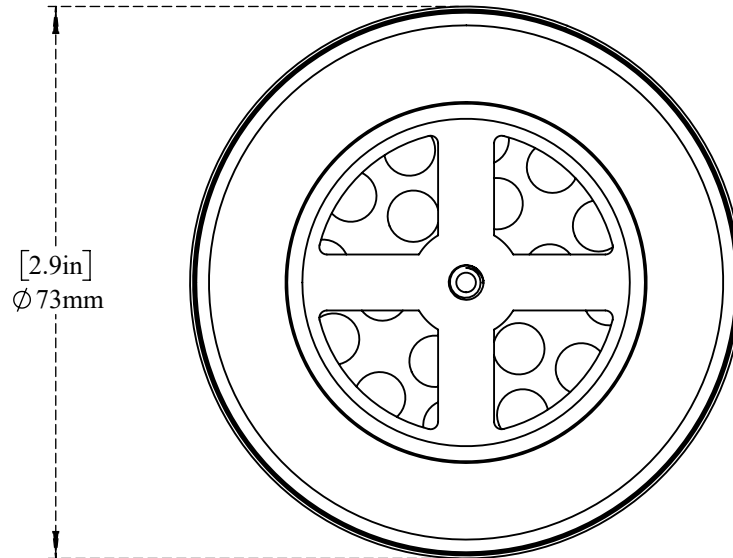

PART NO.-

C8065 Line

TITLE-

Tube Drain Strainer Trim Kit with Drain Body - Matte Black

**ALUIDS**

**Note:-** Information provided for reference only.

\* This document and the information thereon is the property of Krome Dispense Pvt Ltd. & its subsidiaries. Any reproduction in part or as a whole without the written permission of Krome Dispense Pvt Ltd. is prohibited.

All dimensions are in mm, inches (in bracket)