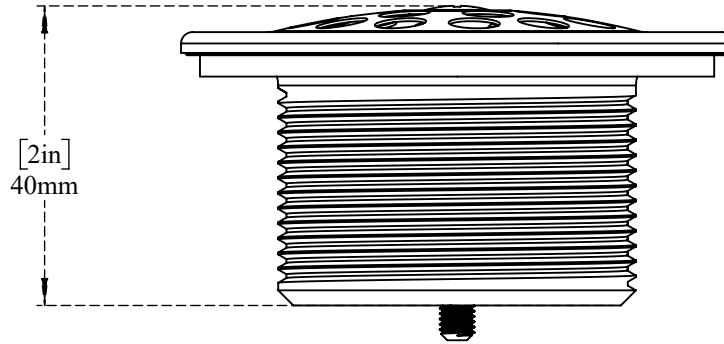

PART NO.-

C8065 Line

TITLE-

Tube Drain Strainer Trim Kit with Drain Body - Matte Black

**ALUIDS**

**Note:-** Information provided for reference only.

\* This document and the information thereon is the property of Krome Dispense Pvt Ltd. & its subsidiaries. Any reproduction in part or as a whole without the written permission of Krome Dispense Pvt Ltd. is prohibited.

All dimensions are in mm, inches (in bracket)