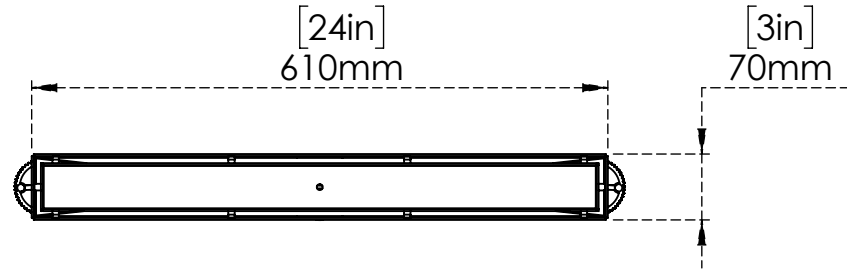

PART NO.-

C8971 line drawing

TITLE-

24" linear shower drain (Tile-in)

All dimensions are in mm, inches(in bracket)

**ALUIDS**

Note:- Information provided for reference only.

\* This document and the information thereon is the property of Krome Dispense Pvt Ltd. &its subsidiaries. Any reproduction in part or as a whole without the written permission of Krome Dispense Pvt Ltd. is prohibited.