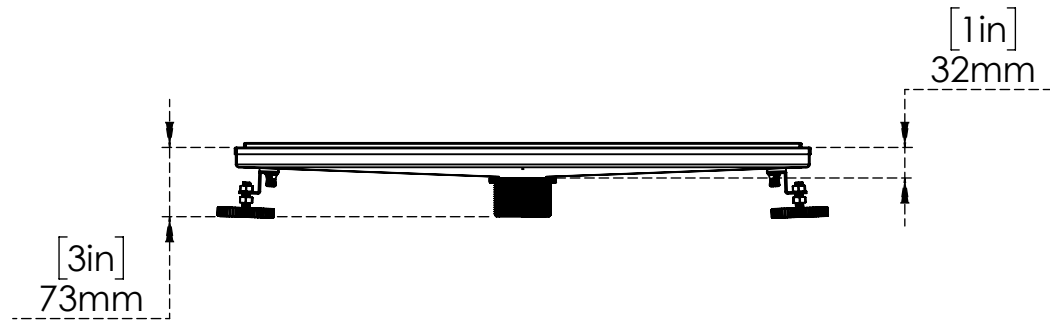

PART NO.-

C8971 line drawing

TITLE-

24" linear shower drain (Tile-in)

All dimensions are in mm, inches(in bracket)

**ALUIDS**

Note:- Information provided for reference only.

\* This document and the information thereon is the property of Krome Dispense Pvt Ltd. &its subsidiaries. Any reproduction in part or as a whole without the written permission of Krome Dispense Pvt Ltd. is prohibited.