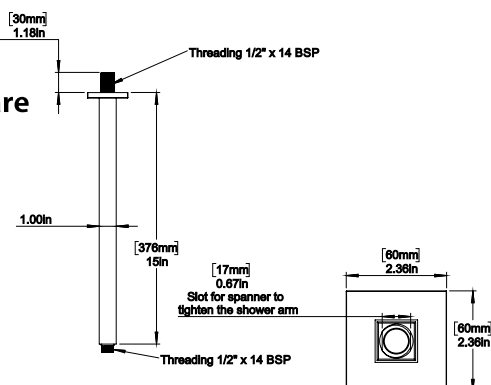

C8903 15" Ceiling Shower Arm Square – Brushed Nickel

- Robust Brass Construction
- 1/2" IPS Connection
- Includes Matching Decorative Flange
- Quick & Easy Install
- Ceiling Mount Installation Type

C8903	Polished Chrome
C8998	Brushed Nickel