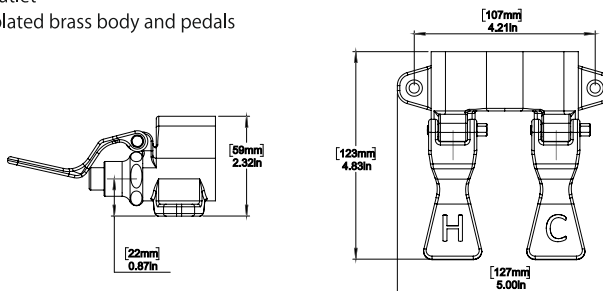

C8852 Double Pedal Valve 1/2" NPT Female Inlets & Outlet

- Floor mount Double pedal valve
- Hot and cold pedals
- Metering cartridges
- 1/2" NPT female Inlets
- 1/2" NPT female outlet
- Polished chrome plated brass body and pedals