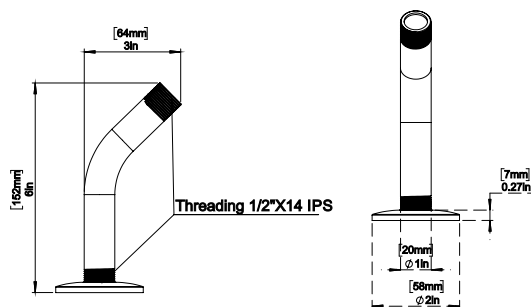

Wall Mounted Shower Arm

C8082 6" Standard Shower Arm

- Robust Brass Construction
- 1/2" IPS Connection
- Includes matching decorative flange
- Wall Mount Installation Type
- Quick & Easy Install

C8007	Polished Chrome
C8082	Brushed Nickel