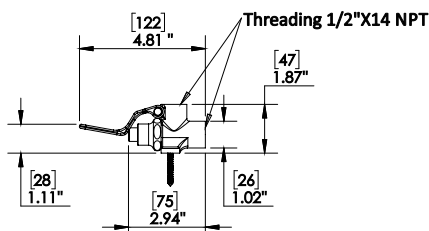

C8855 Single Pedal Valve Rigid with 1/2 NPT male thread Swivel Gooseneck spout

- 5 13/16" rigid/swivel gooseneck
- Lock washer provided for rigid application
- 2.2 GPM Rosespray outlet, Series 1
- 1/2" NPSM male inlet w/ 2" flange
- Tailpiece and nut for 1/4" NPT male connection