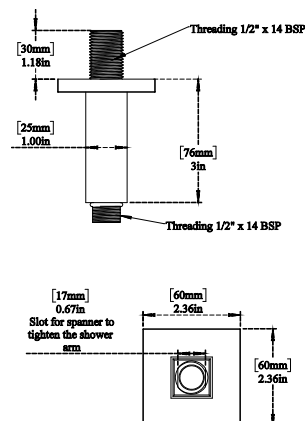

Square Ceiling Shower Arm

C8898 3" Ceiling Shower Arm Square

- Robust Brass Construction
- 1/2" IPS Connection
- Includes Matching Decorative Flange
- Ceiling Mount Installation Type

C8898	Polished Chrome
C8993	Brushed Nickel