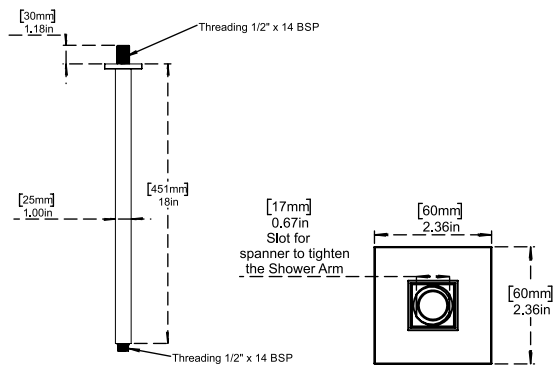

Square Ceiling Shower Arm

C8904 18" Ceiling Shower Arm Square

- Robust Brass Construction
- 1/2" IPS Connection
- Includes Matching Decorative Flange
- Ceiling Mount Installation Type

C8904	Polished Chrome
C8999	Brushed Nickel