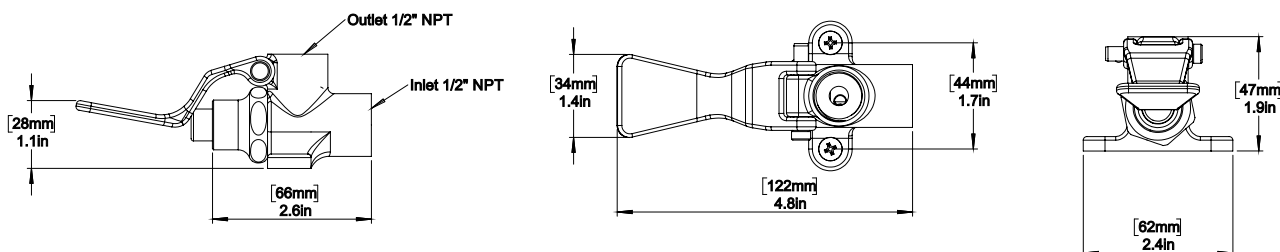

C8854 Single Pedal Valve 1/2" Female inlet x Female Outlet – Lead Free

- Floor mount Single pedal valve
- Hot and cold pedals
- Metering cartridges
- 1/2" NPT female Inlets
- 1/2" NPT female outlet
- Polished chrome plated brass body and pedals