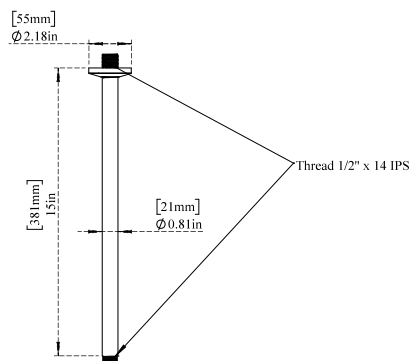

C8891 ●
15" Ceiling Shower Arm Round – Polished Chrome

- Robust Brass Construction
- 1/2" IPS Connection
- Includes Matching Decorative Flange
- Ceiling Mount Installation Type
- Quick & Easy Install