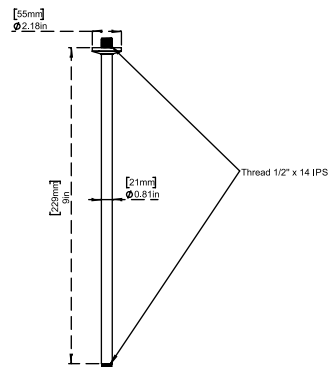

Round Ceiling Shower Arm

C8888 ● ●
9" Ceiling Shower Arm Round

- Robust Brass Construction
- 1/2" IPS Connection
- Includes Matching Decorative Flange
- Ceiling Mount Installation Type

C8888	Polished Chrome
C8889	Brushed Nickel