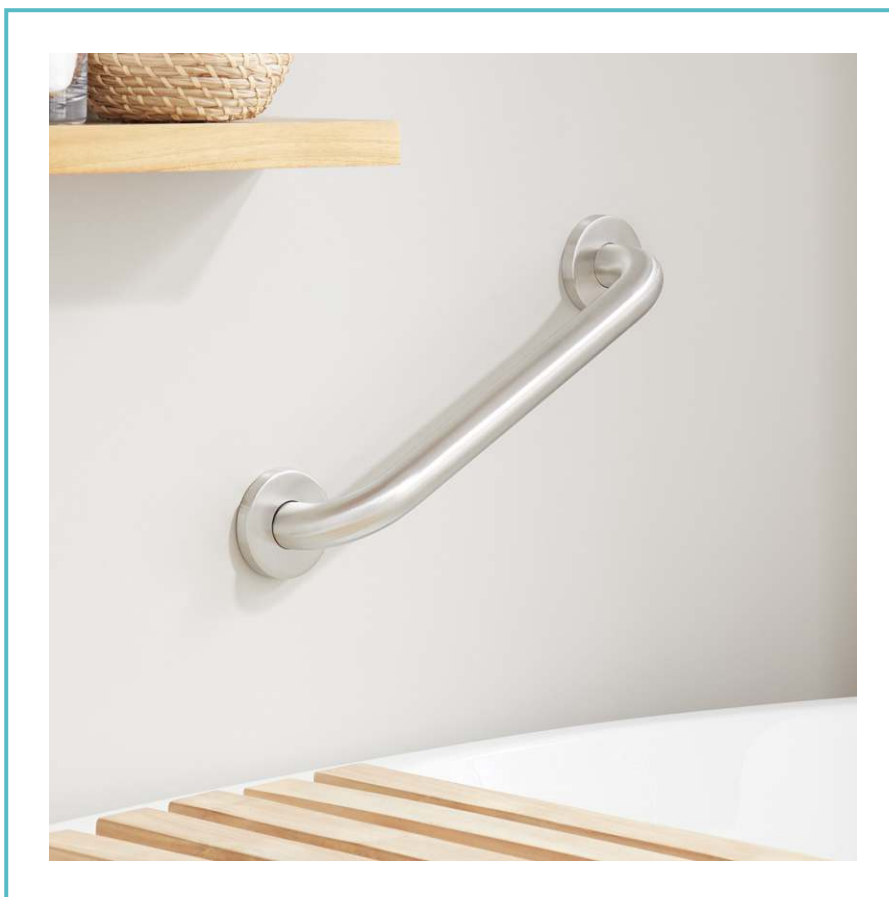

C8854 Single Pedal Valve 1/2" Female inlet x Female Outlet – Lead Free

- Floor mount Single pedal valve
- Hot and cold pedals
- Metering cartridges
- 1/2" NPT female Inlets
- 1/2" NPT female outlet
- Polished chrome plated brass body and pedals

GRAB BARS

With best quality and style, Aluids bathroom accessories are a great way to complete your bathroom look and needs. Browse through our wide range of sanitary ware and accompaniments to find your best fit for both homes and commercial places. So wait no more to make your bathrooms as refreshing and beautiful as the rest!