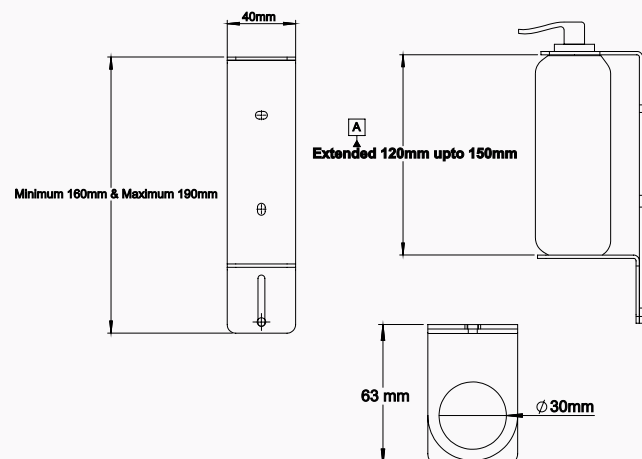

1147	Polished CP	
1148	Brushed	

**US 53608**

- Length :- 285mm
- Width :- 100mm (4")
- Height :- 210mm
- Material :- ABS
- Capacity :- 300-400 Pcs
- Colour :- White

US 53610

- Length :- 285mm
- Width :- 100mm (4")
- Height :- 210mm
- Material :- ABS
- Capacity :- 300-400 Pcs
- Colour :- Gray