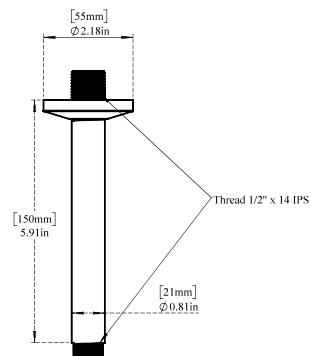

C8130
6" Ceiling Shower Arm – Oldie

- Chrome Plated Finish.
- Brass construction ensures durability.
- Installation is quick and easy also.
- Polished Chrome.