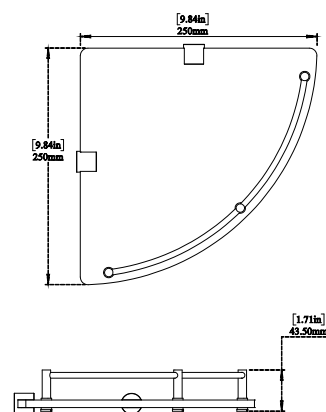

C1863 Corner Glass Shelf

- High quality, non-recycled material
- Tempered glass for strength and safety
- Small brackets for a sleek almost floating look.
- Holds up to 25 lbs. when installed into studs