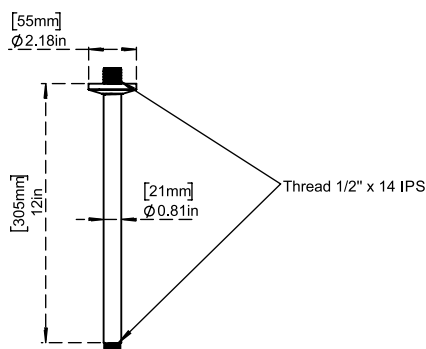

C8890 ●
12" Ceiling Shower Arm Round – Polished Chrome

- Robust Brass Construction
- 1/2" IPS Connection
- Includes Matching Decorative Flange
- Ceiling Mount Installation Type
- Quick & Easy Install