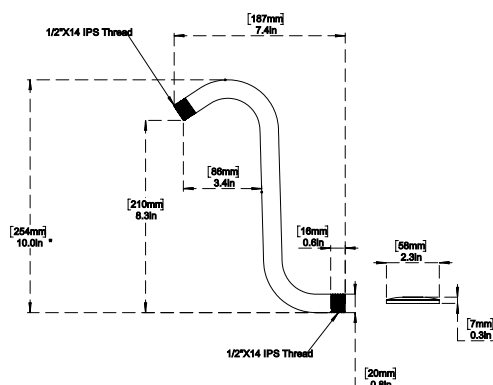

Wall Mounted Shower Arm

C8082 6" Standard Shower Arm

- Robust Brass Construction
- 1/2" IPS Connection
- Includes matching decorative flange
- Wall Mount Installation Type
- Quick & Easy Install

C8007	Polished Chrome
C8082	Brushed Nickel

C8083 8" Standard Shower Arm

- Robust Brass Construction
- 1/2" IPS Connection
- Includes matching decorative flange
- Wall Mount Installation Type
- Quick & Easy Install

C8008	Polished Chrome
C8083	Brushed Nickel

C8009 12" Standard Shower Arm

- Robust Brass Construction
- 1/2" IPS Connection
- Includes matching decorative flange
- Wall Mount Installation Type
- Quick & Easy Install

C8011 S Style Shower Arm - Brushed Finish

- Robust Brass Construction
- 1/2" IPS Connection
- Includes matching decorative flange
- Wall Mount Installation Type
- Quick & Easy Install

Shower Fittings

C8057

Shower On-Off Push Button Control

- Allows control of water flow
- Makes showers more water efficient
- The push button turns down flow of water completely with no more droplets