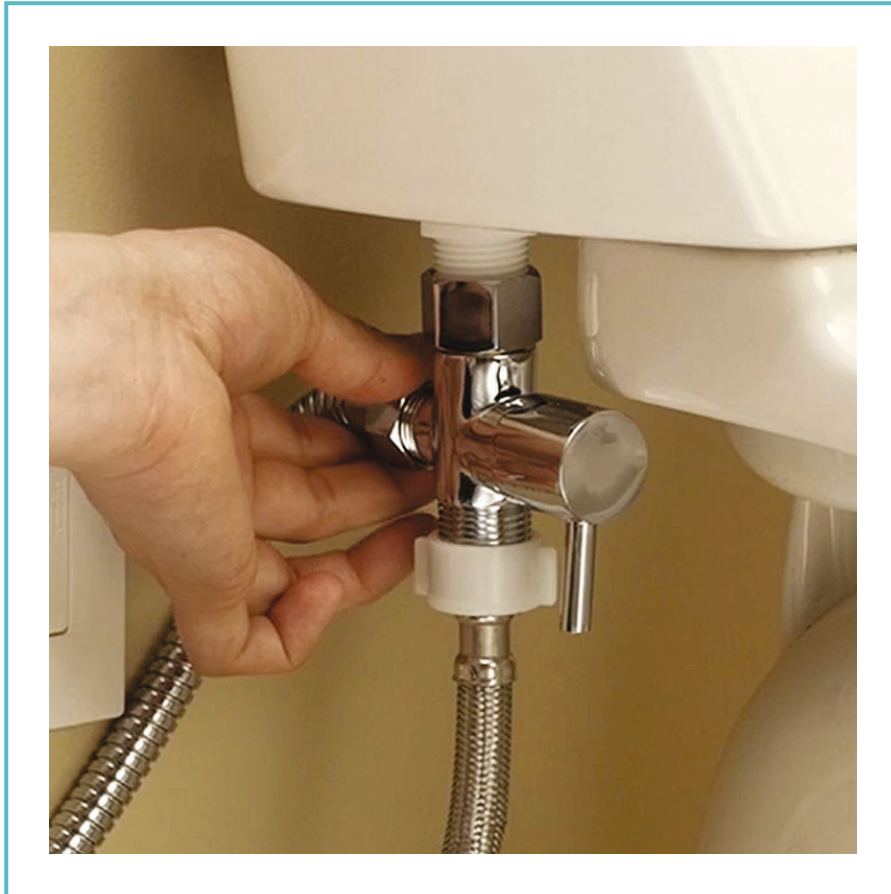

TOILETS

With best quality and style, Aluids bathroom accessories are a great way to complete your bathroom look and needs. Browse through our wide range of sanitary ware and accompaniments to find your best fit for both homes and commercial places. So wait no more to make your bathrooms as refreshing and beautiful as the rest!