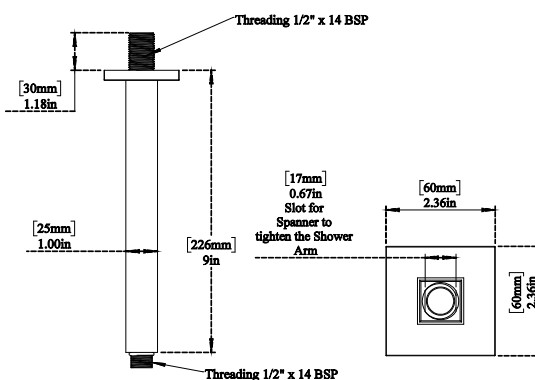

C8900 9" Ceiling Shower Arm Square

- Robust Brass Construction
- 1/2" IPS Connection
- Includes Matching Decorative Flange
- Ceiling Mount Installation Type

C8900	Polished Chrome
C8995	Brushed Nickel