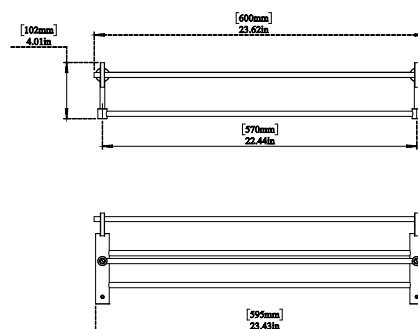

C1860 Towel Rack Geometrical

- Built to resist daily scratches, no rust and no corrosion, environmental protection and durable.
- Brass Material with the high performance of corrosion and rust-resistant, which will increase durability.
- Chrome finish creates a bright and beautiful look

C1955 Fluids Towel Rack 24" Brushed Nickel

- Up to 30 lb. weight capacity
- Bringing a class to your interiors
- Low Space Consumption
- Durable, No Rust, Ensuring quality and longevity

C1955	Polished Chrome
C1956	Brushed Nickel