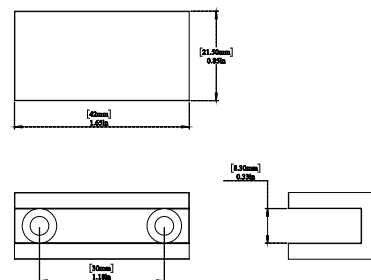

C9506 Set of 8mm Glass Shelf Brackets

- Glass Shelf brackets are adjustable to work with any shelf material
- Offers a clean and edgy look with both glass and wooden shelves
- Rust and corrosion proof for long-lasting style
- Easy to Install and use, base solid, strong bearing capacity