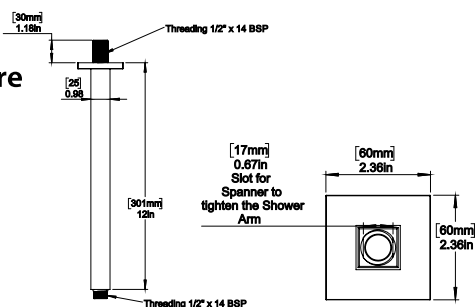

C8997 12" Ceiling Shower Arm Square

- Robust Brass Construction
- 1/2" IPS Connection
- Includes Matching Decorative Flange
- Ceiling Mount Installation Type

C8902	Polished Chrome
C8997	Brushed Nickel