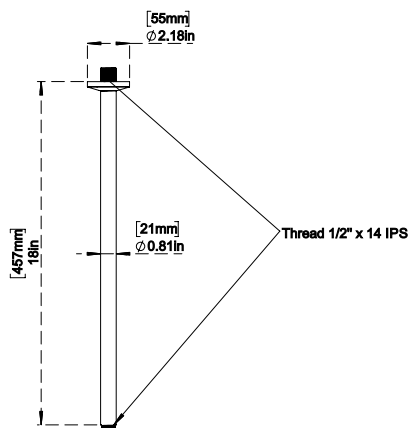

C8892 ●
18" Ceiling Shower Arm Round – Polished Chrome

- Robust Brass Construction
- 1/2" IPS Connection
- Includes Matching Decorative Flange
- Ceiling Mount Installation Type
- Quick & Easy Install