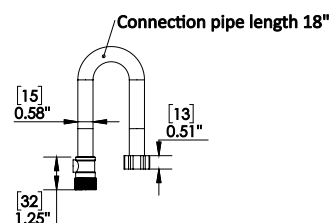

C8855 Single Pedal Valve Rigid with 1/2 NPT male thread Swivel Gooseneck spout

- 5 13/16" rigid/swivel gooseneck
- Lock washer provided for rigid application
- 2.2 GPM Rosespray outlet, Series 1
- 1/2" NPSM male inlet w/ 2" flange
- Tailpiece and nut for 1/4" NPT male connection