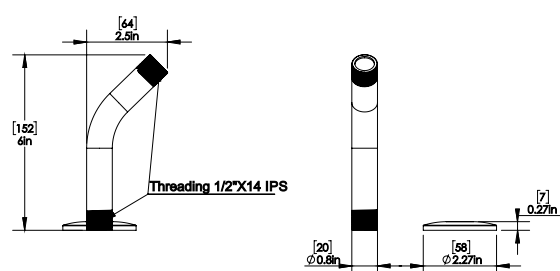

C8009 12" Standard Shower Arm

- Robust Brass Construction
- 1/2" IPS Connection
- Includes matching decorative flange
- Wall Mount Installation Type
- Quick & Easy Install