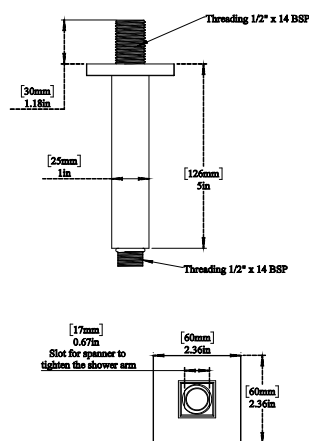

C8899 5" Ceiling Shower Arm Square

- Robust Brass Construction
- 1/2" IPS Connection
- Includes Matching Decorative Flange
- Ceiling Mount Installation Type

C8899	Polished Chrome
C8994	Brushed Nickel