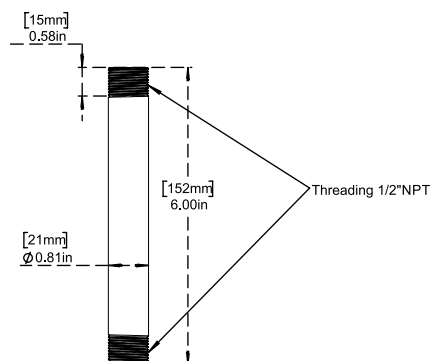

C8351
6" Straight Shower Arm – Brushed Nickel

- Robust Brass Construction
- 1/2" IPS Connection
- Includes Matching Decorative Flange
- Quick & Easy Install
- Ceiling Mount Installation Type