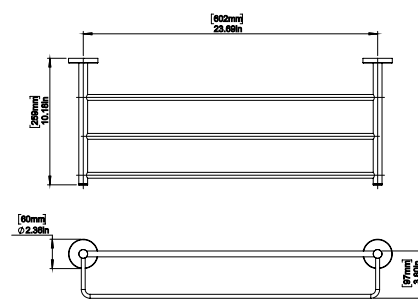

Racks and Shelves

C9506 Set of 8mm Glass Shelf Brackets

- Glass Shelf brackets are adjustable to work with any shelf material
- Offers a clean and edgy look with both glass and wooden shelves
- Rust and corrosion proof for long-lasting style
- Easy to Install and use, base solid, strong bearing capacity

C1863 Corner Glass Shelf

- High quality, non-recycled material
- Tempered glass for strength and safety
- Small brackets for a sleek almost floating look.
- Holds up to 25 lbs. when installed into studs

C1860 Towel Rack Geometrical

- Built to resist daily scratches, no rust and no corrosion, environmental protection and durable.
- Brass Material with the high performance of corrosion and rust-resistant, which will increase durability.
- Chrome finish creates a bright and beautiful look

C1955 Fluids Towel Rack 24" Brushed Nickel

- Up to 30 lb. weight capacity
- Bringing a class to your interiors
- Low Space Consumption
- Durable, No Rust, Ensuring quality and longevity

C1955	Polished Chrome
C1956	Brushed Nickel