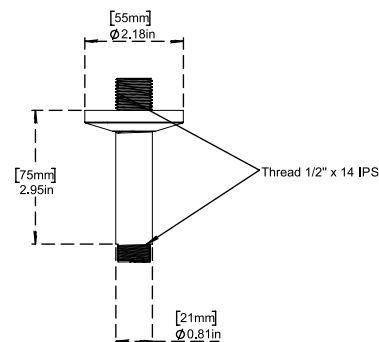

Round Ceiling Shower Arm

C8884
3" Ceiling Shower Arm Round

- Robust Brass Construction
- 1/2" IPS Connection
- Includes Matching Decorative Flange
- Ceiling Mount Installation Type
- Quick & Easy Install

C8884	Polished Chrome
C8885	Brushed Nickel