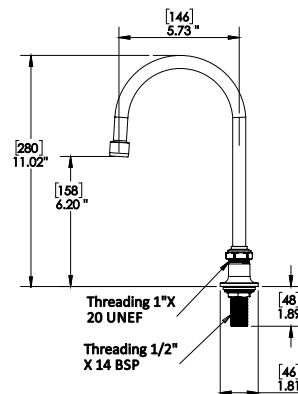

C8855 Single Pedal Valve Rigid with 1/2 NPT male thread Swivel Gooseneck spout

- 5 13/16" rigid/swivel gooseneck
- Lock washer provided for rigid application
- 2.2 GPM Rosespray outlet, Series 1
- 1/2" NPSM male inlet w/ 2" flange
- Tailpiece and nut for 1/4" NPT male connection