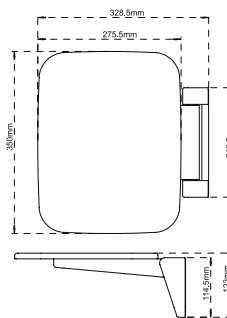

Chair/Stool Foldable- (Wall Mounted)

Part No.	US 704
Colour	White