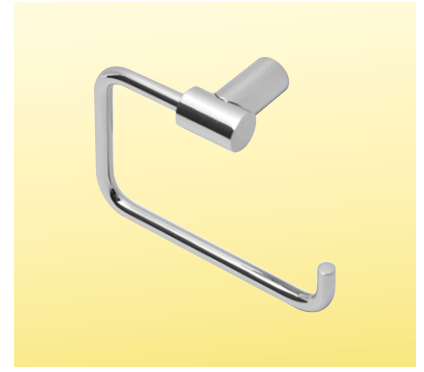

C8570	Frosted Glass
C8568	Clear Glass

Sanitary Bag Dispenser

US 53590

- Made of inox ABS steel
- Fixed to wall by means of screws and wall plugs
- Round central slot to dispense bags
- Easy to clean, maintain, and refill
- Highly advisable to preserve hygiene standards
- Universal use in toilets and bathrooms

Fluids Collection

C1998 ●

Fluids 4 Pieces Bathware Set – Polished Chrome

- Chrome finish creates a bright and beautiful look.
- Simple and elegant design.
- Easy to install and also space-saving.
- Ideal for use in bathrooms.
- High quality and antique style products.