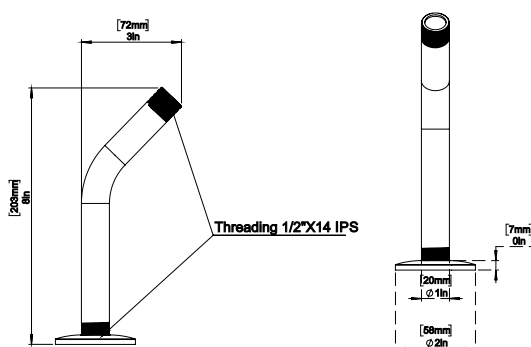

Wall Mounted Shower Arm

C8082 6" Standard Shower Arm

- Robust Brass Construction
- 1/2" IPS Connection
- Includes matching decorative flange
- Wall Mount Installation Type
- Quick & Easy Install

C8007	Polished Chrome
C8082	Brushed Nickel

C8083 8" Standard Shower Arm

- Robust Brass Construction
- 1/2" IPS Connection
- Includes matching decorative flange
- Wall Mount Installation Type
- Quick & Easy Install

C8008	Polished Chrome
C8083	Brushed Nickel