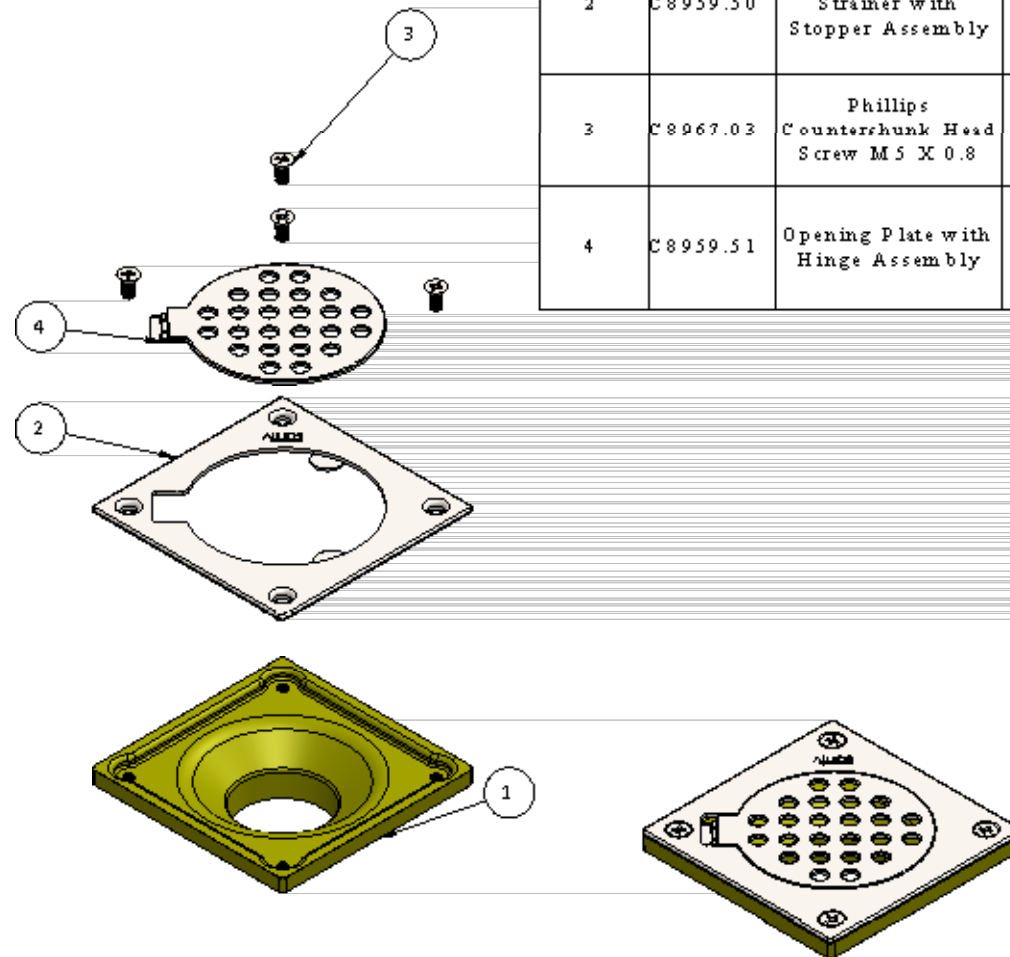

Item No.	Part No.	Part Name	Qty.
1	C8967.01	4" X 4" Floor Drain Frame	1
2	C8959.50	Circular Pattern Strainer with Stopper Assembly	1
3	C8967.03	Phillips Countersunk Head Screw M5 X 0.8	4
4	C8959.51	Opening Plate with Hinge Assembly	1