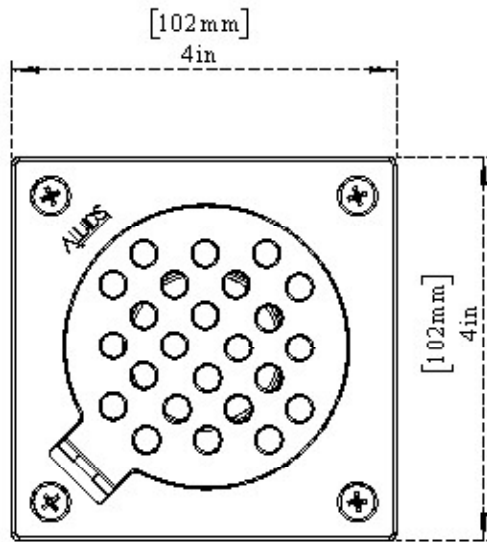

PART NO.-

C8959 line drawing

TITLE-

Hinge Type 4" x 4" Floor Drain with Circular Pattern

ALUIDS

Note:- Information provided for reference only

* This document and the information thereon is the property of Krome Dispense Pvt Ltd. & its subsidiaries. Any reproduction in part or as a whole without the written permission of Krome Dispense Pvt Ltd. is prohibited.

All dimensions are in inches, mm (in bracket)