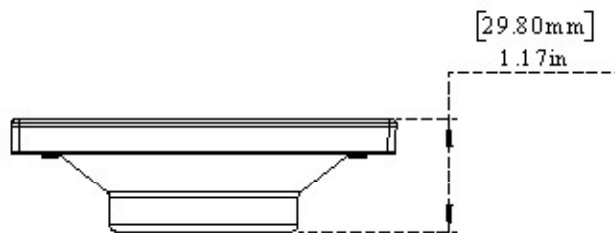

PART NO.-

C8959 line drawing

TITLE-

Hinge Type 4" x 4" Floor Drain with Circular Pattern

ALUIDS

Note:- Information provided for reference only

* This document and the information thereon is the property of Krome Dispense Pvt Ltd. & its subsidiaries. Any reproduction in part or as a whole without the written permission of Krome Dispense Pvt Ltd. is prohibited.

All dimensions are in inches, mm (in bracket)