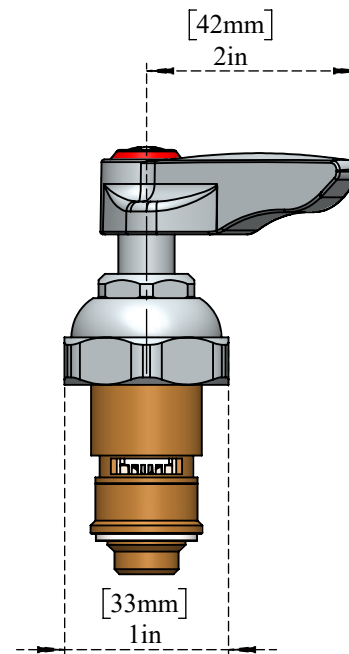

PART NO.-

C9532 Line Drawing

TITLE-

Ceramic Cartridge With Lever Handle, Index, Screw  
(HOT)

All dimensions are in inches, mm (in bracket)

**ALUIDS**

Note:- Information provided for reference only.

\* This document and the information thereon is the property of Krome Dispense Pvt Ltd. & its subsidiaries. Any reproduction in part or as a whole without the written permission of Krome Dispense Pvt Ltd. is prohibited.