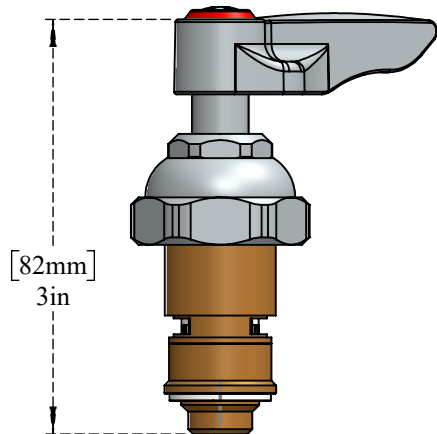

PART NO.-

C9532 Line Drawing

TITLE-

Ceramic Cartridge With Lever Handle, Index, Screw  
(HOT)

All dimensions are in inches, mm (in bracket)

**ALUIDS**

Note:- Information provided for reference only.

\* This document and the information thereon is the property of Krome Dispense Pvt Ltd. & its subsidiaries. Any reproduction in part or as a whole without the written permission of Krome Dispense Pvt Ltd. is prohibited.